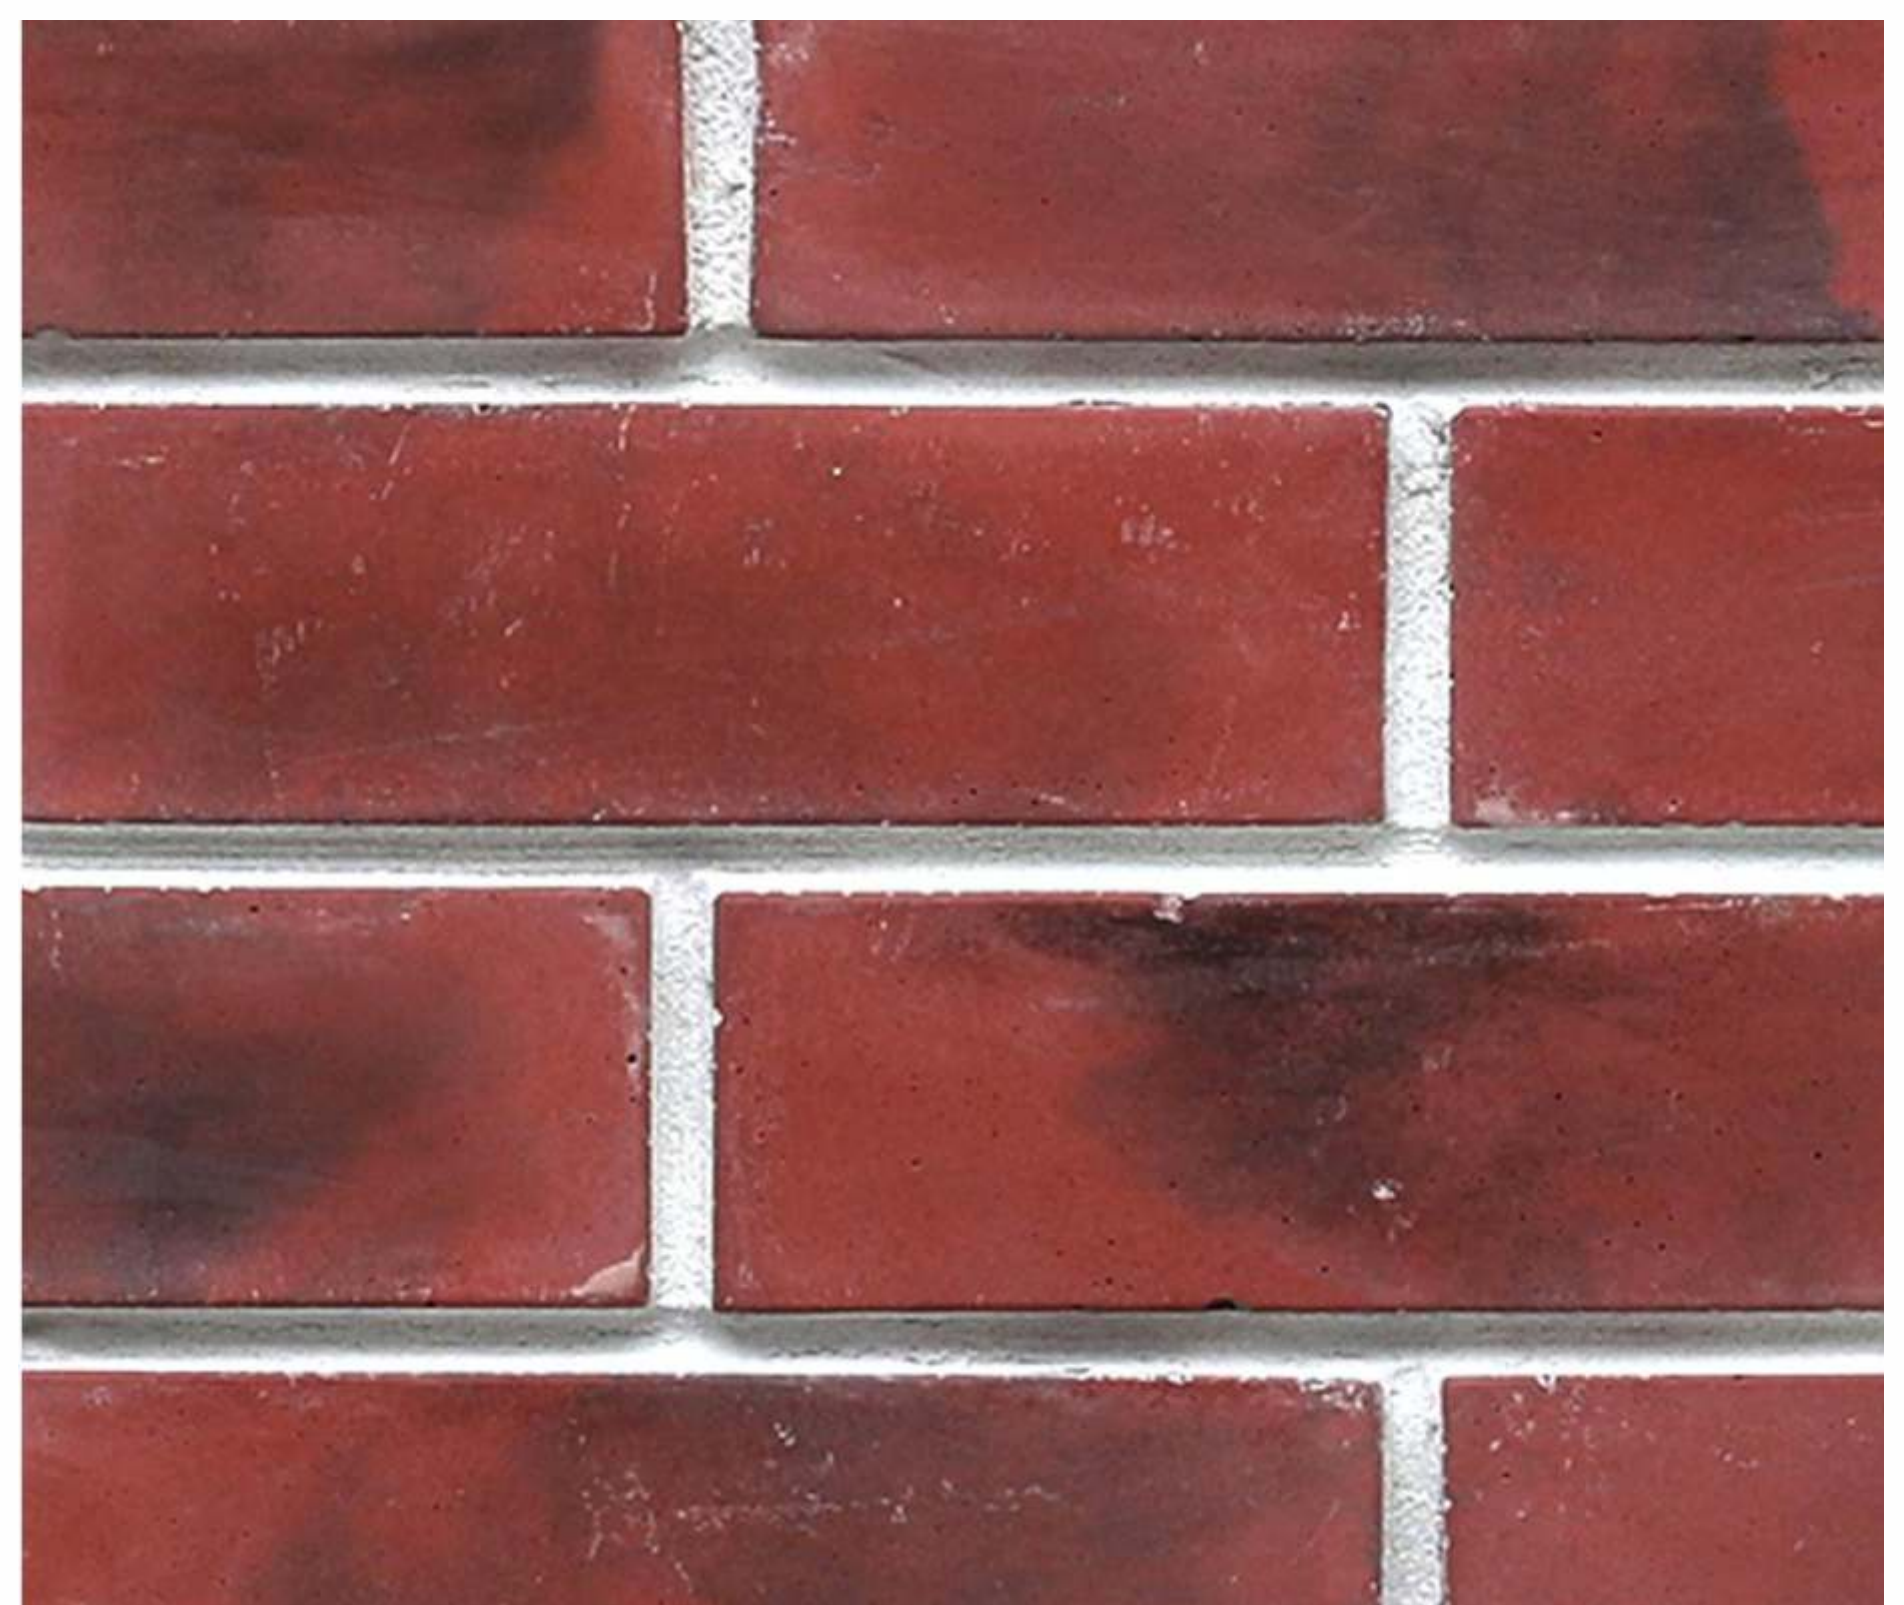

Plain Burnt Red - 004 (White Grout)

200 x 60 x 14 mm (± 3 % Tolerance) 7.00 Sq.ft. Per Box (50 Pcs.)