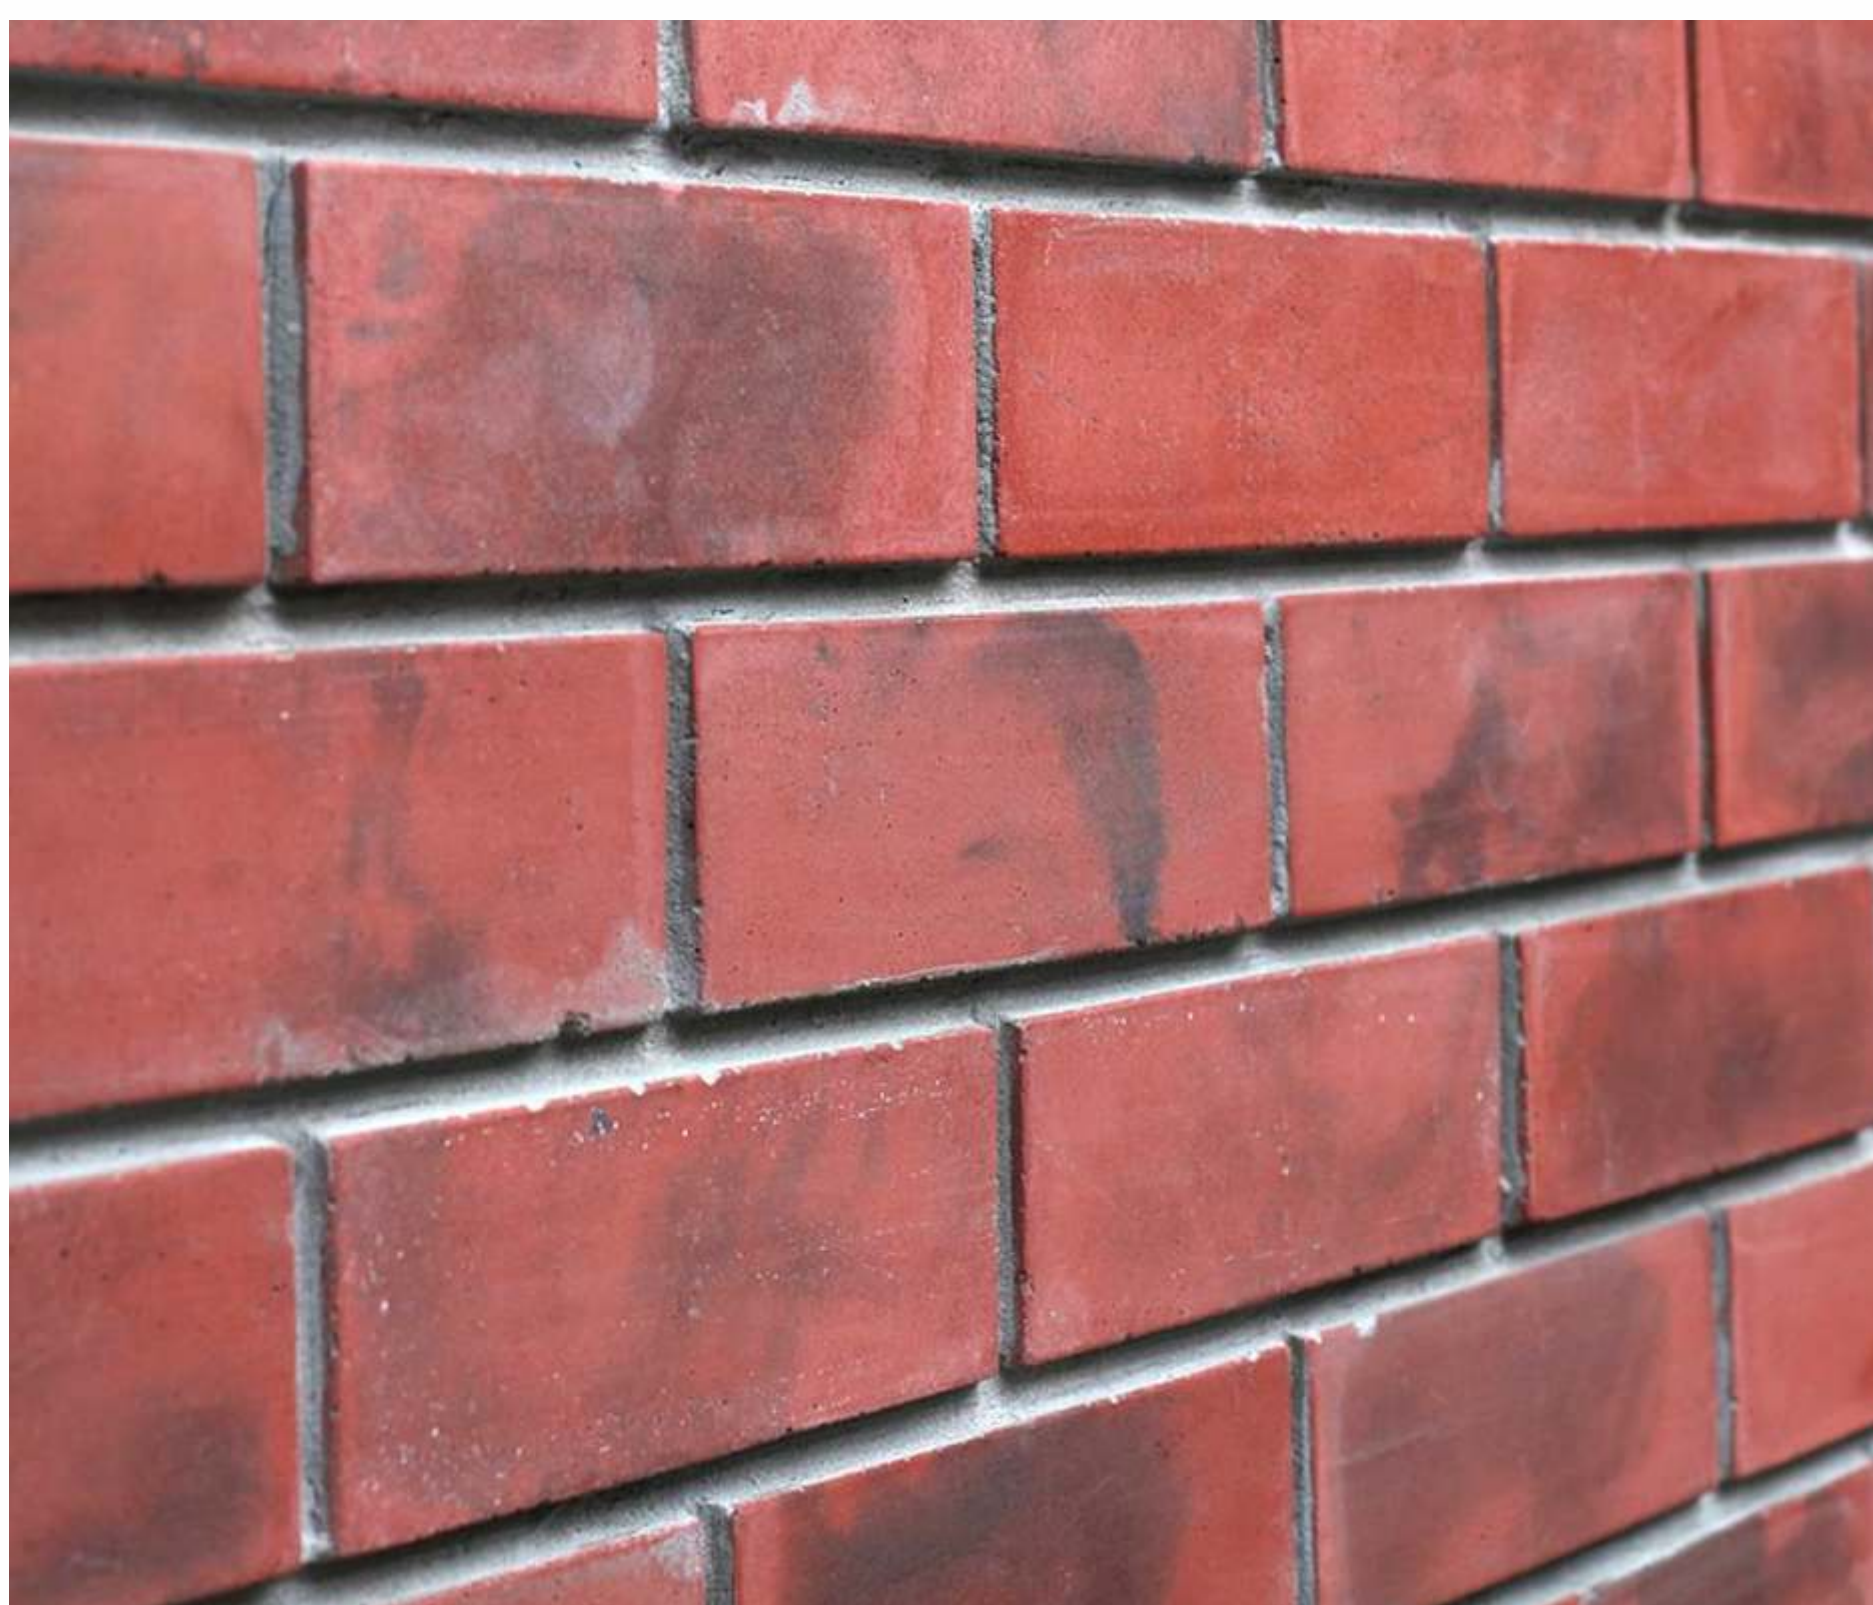

Plain Burnt Red - 004 (Grey Grout)

200 x 60 x 14 mm (± 3 % Tolerance) 7.00 Sq.ft. Per Box (50 Pcs.)