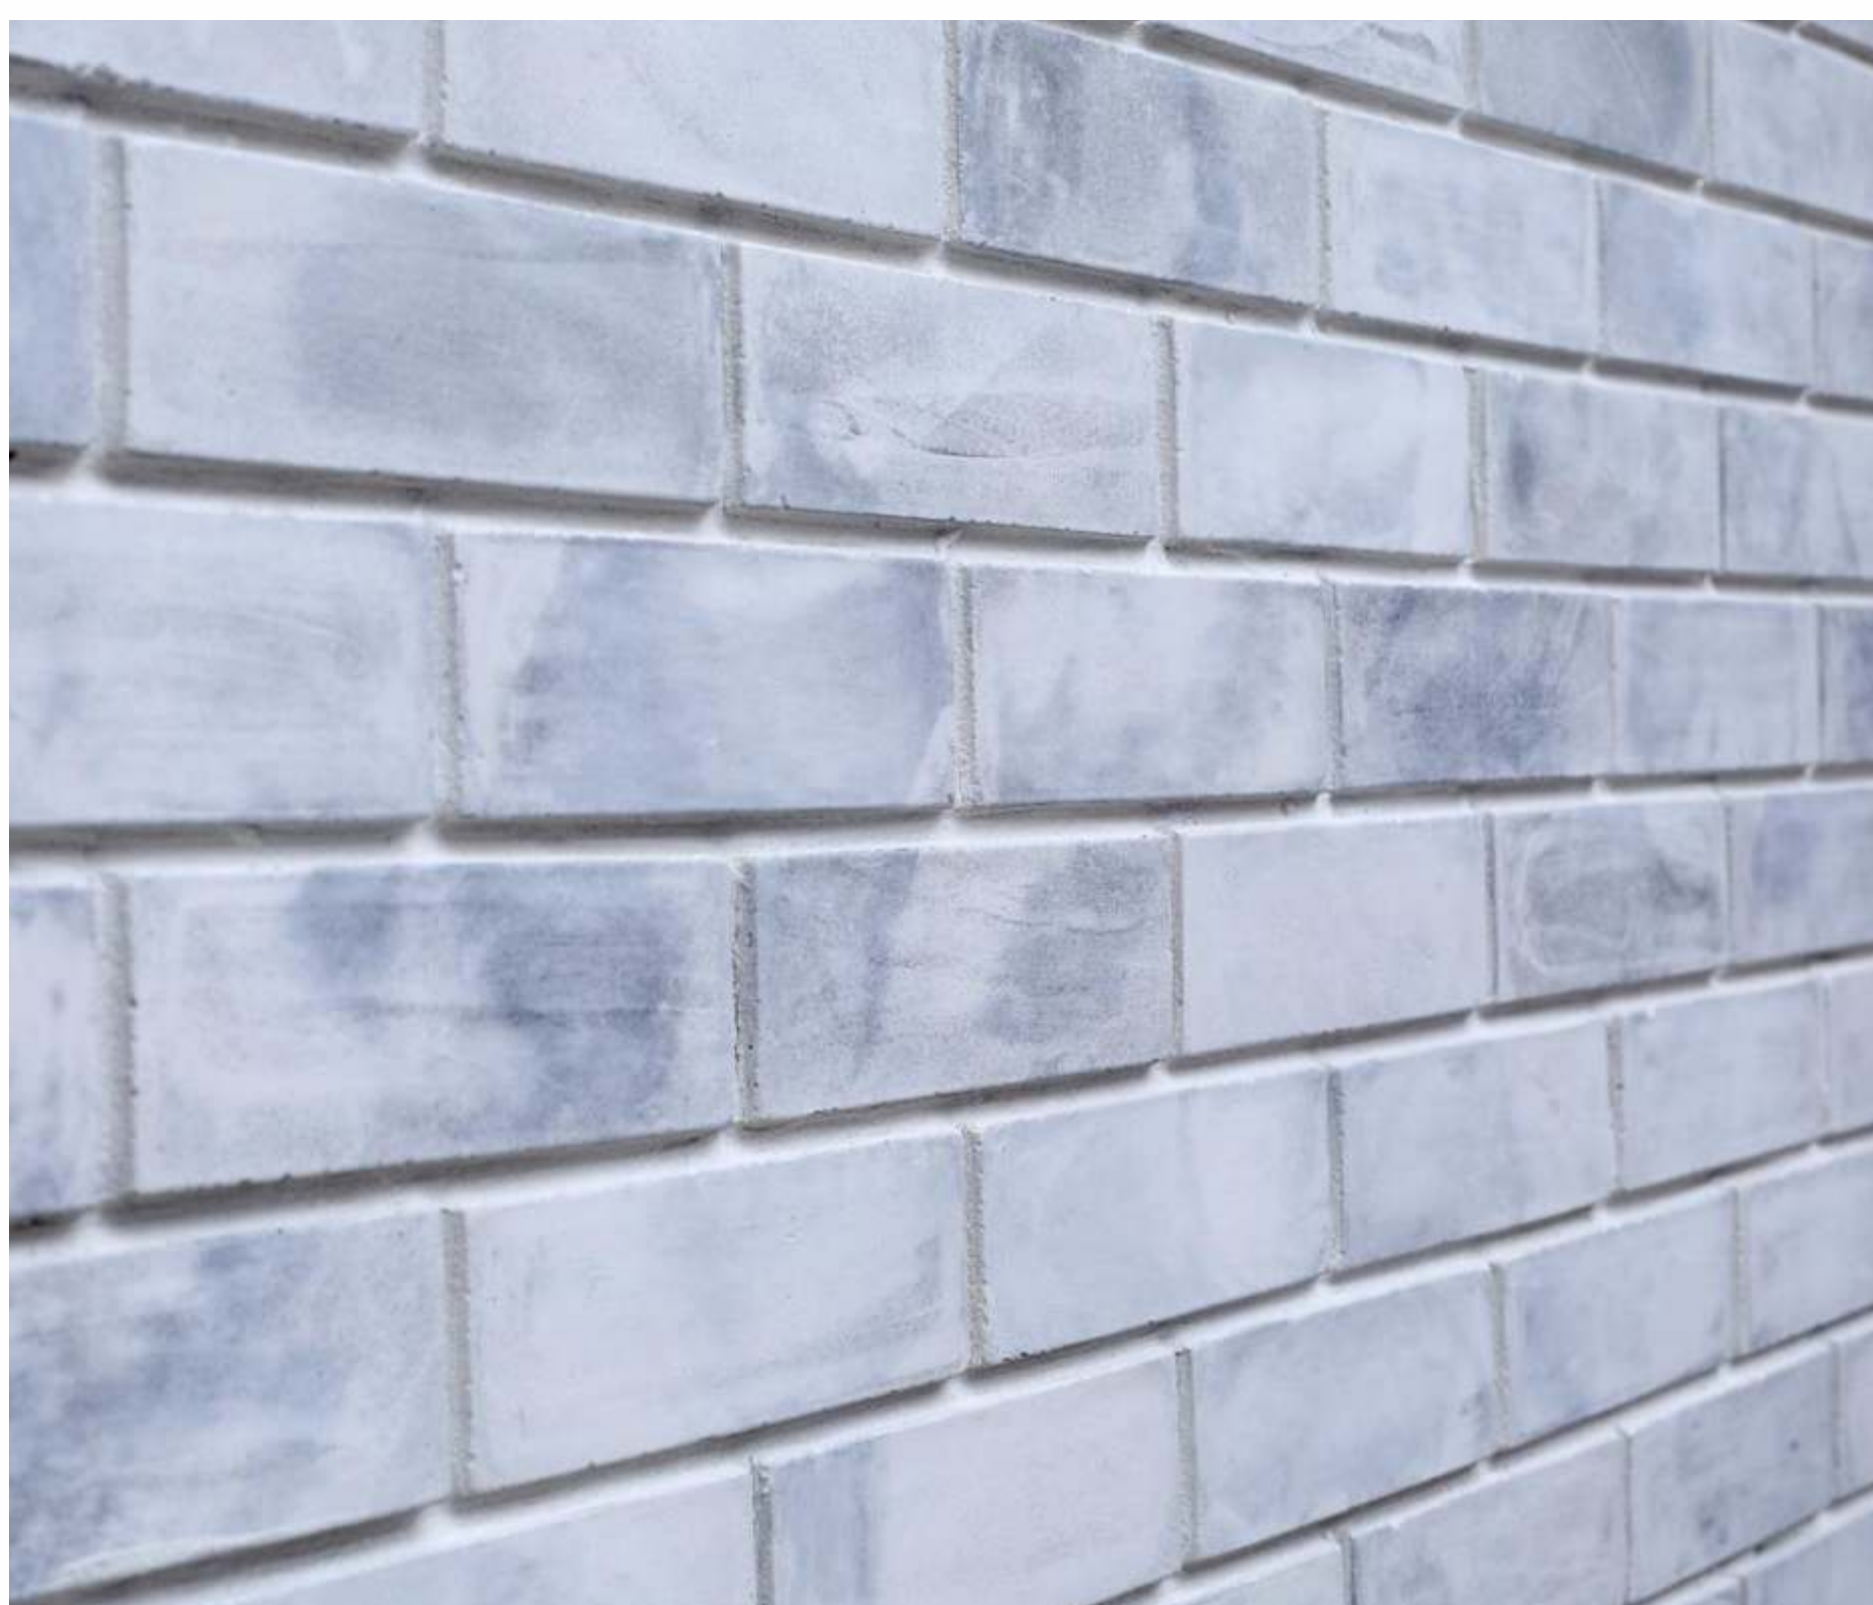

200 x 60 x 14 mm (± 3 % Tolerance) 7.00 Sq.ft. Per Box (50 Pcs.)