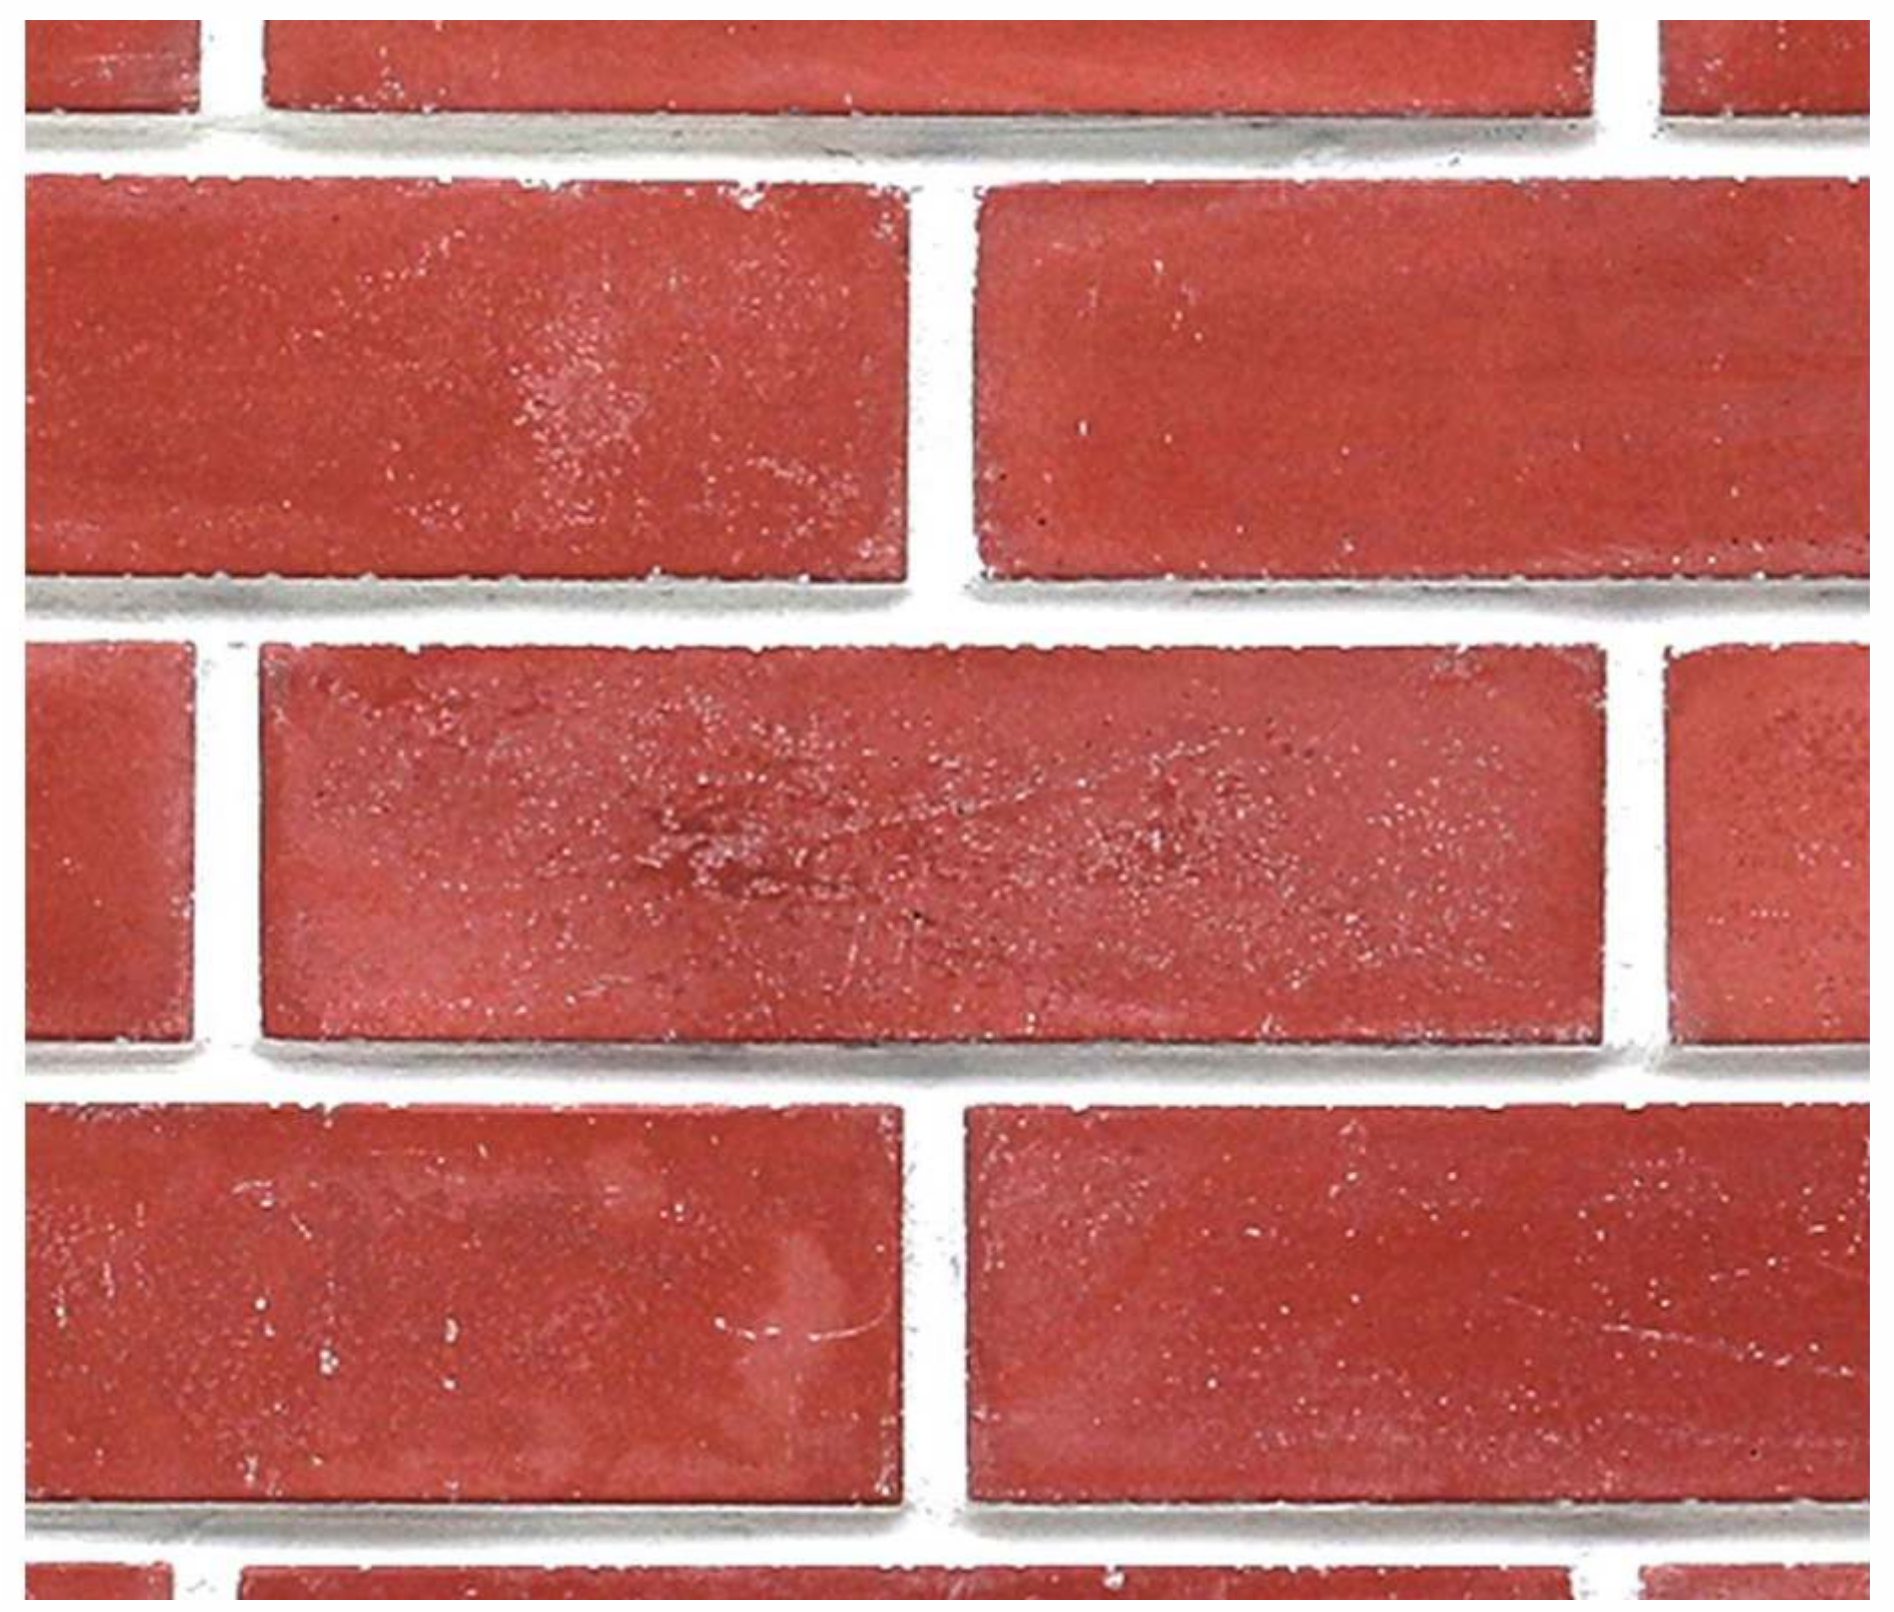

PureArch

SOLID SURFACE ● BASIN ● BRICKS

www.purearch.in

Plain Red - 001 (White Grout)

200 x 60 x 14 mm (± 3 % Tolerance) 7.00 Sq.ft. Per Box (50 Pcs.)

Plain Red - 001 (Grey Grout)

200 x 60 x 14 mm (± 3 % Tolerance) 7.00 Sq.ft. Per Box (50 Pcs.)

Plain Grey - 002 (White Grout)

200 x 60 x 14 mm (± 3 % Tolerance) 7.00 Sq.ft. Per Box (50 Pcs.)

Plain Grey - 002 (Grey Grout)

200 x 60 x 14 mm (± 3 % Tolerance) 7.00 Sq.ft. Per Box (50 Pcs.)

Plain Grey - 002 (Dark Grey Grout)