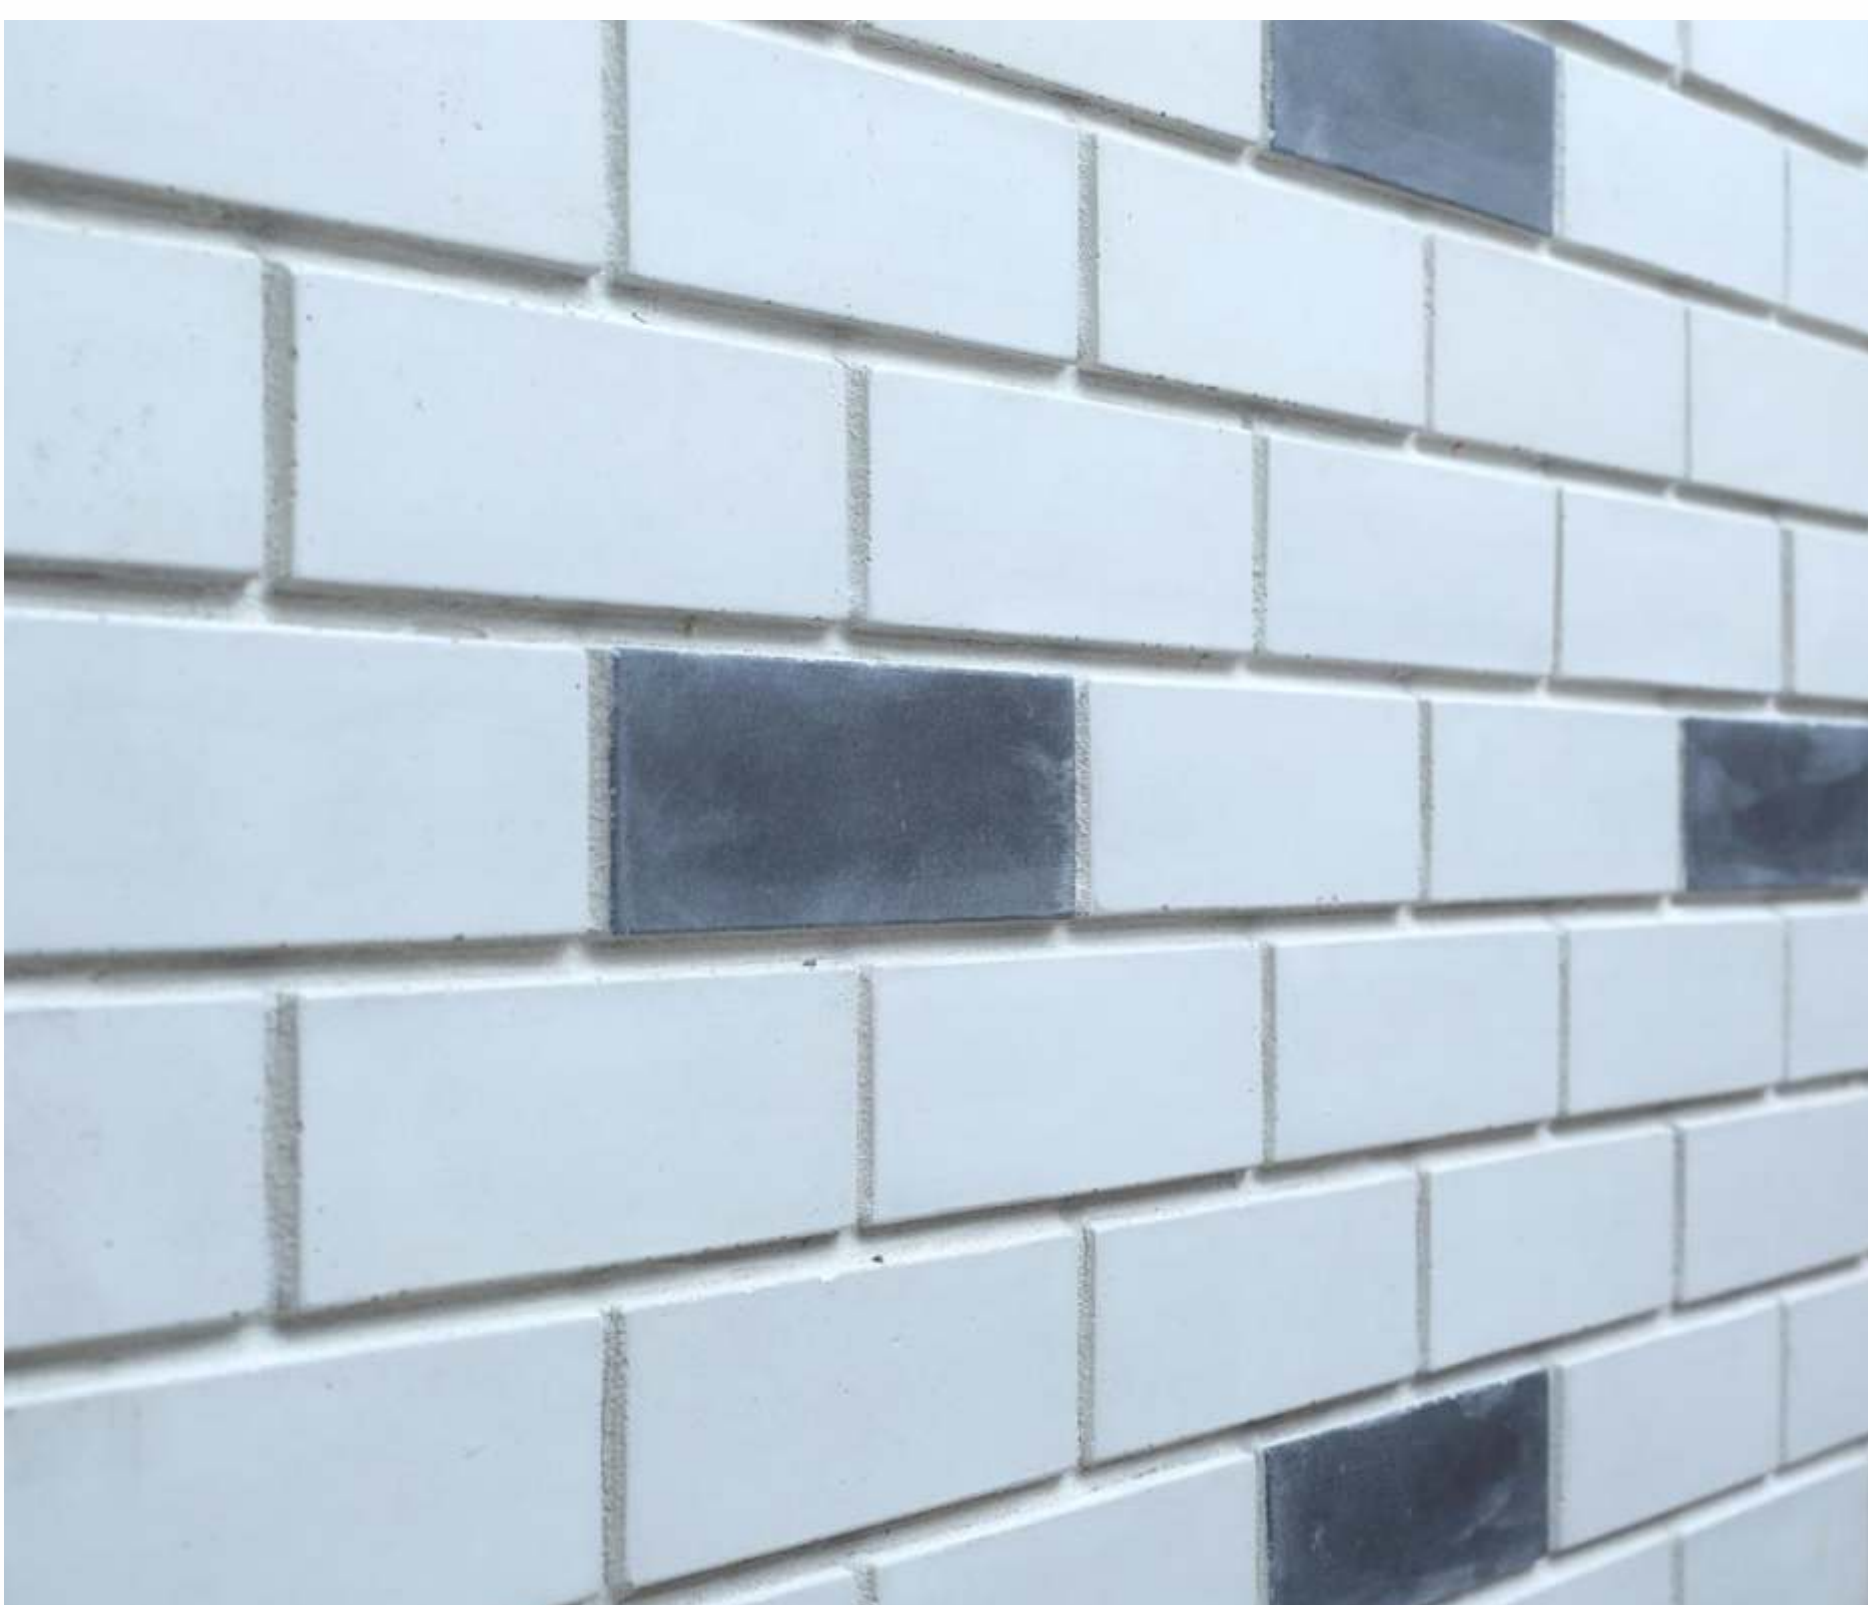

Plain Burnt Red - 004 (White Grout)

200 x 60 x 14 mm (± 3 % Tolerance) 7.00 Sq.ft. Per Box (50 Pcs.)

200 x 60 x 14 mm (± 3 % Tolerance) 7.00 Sq.ft. Per Box (50 Pcs.)

**Different Combination
Plain White with Plain Grey Brick**