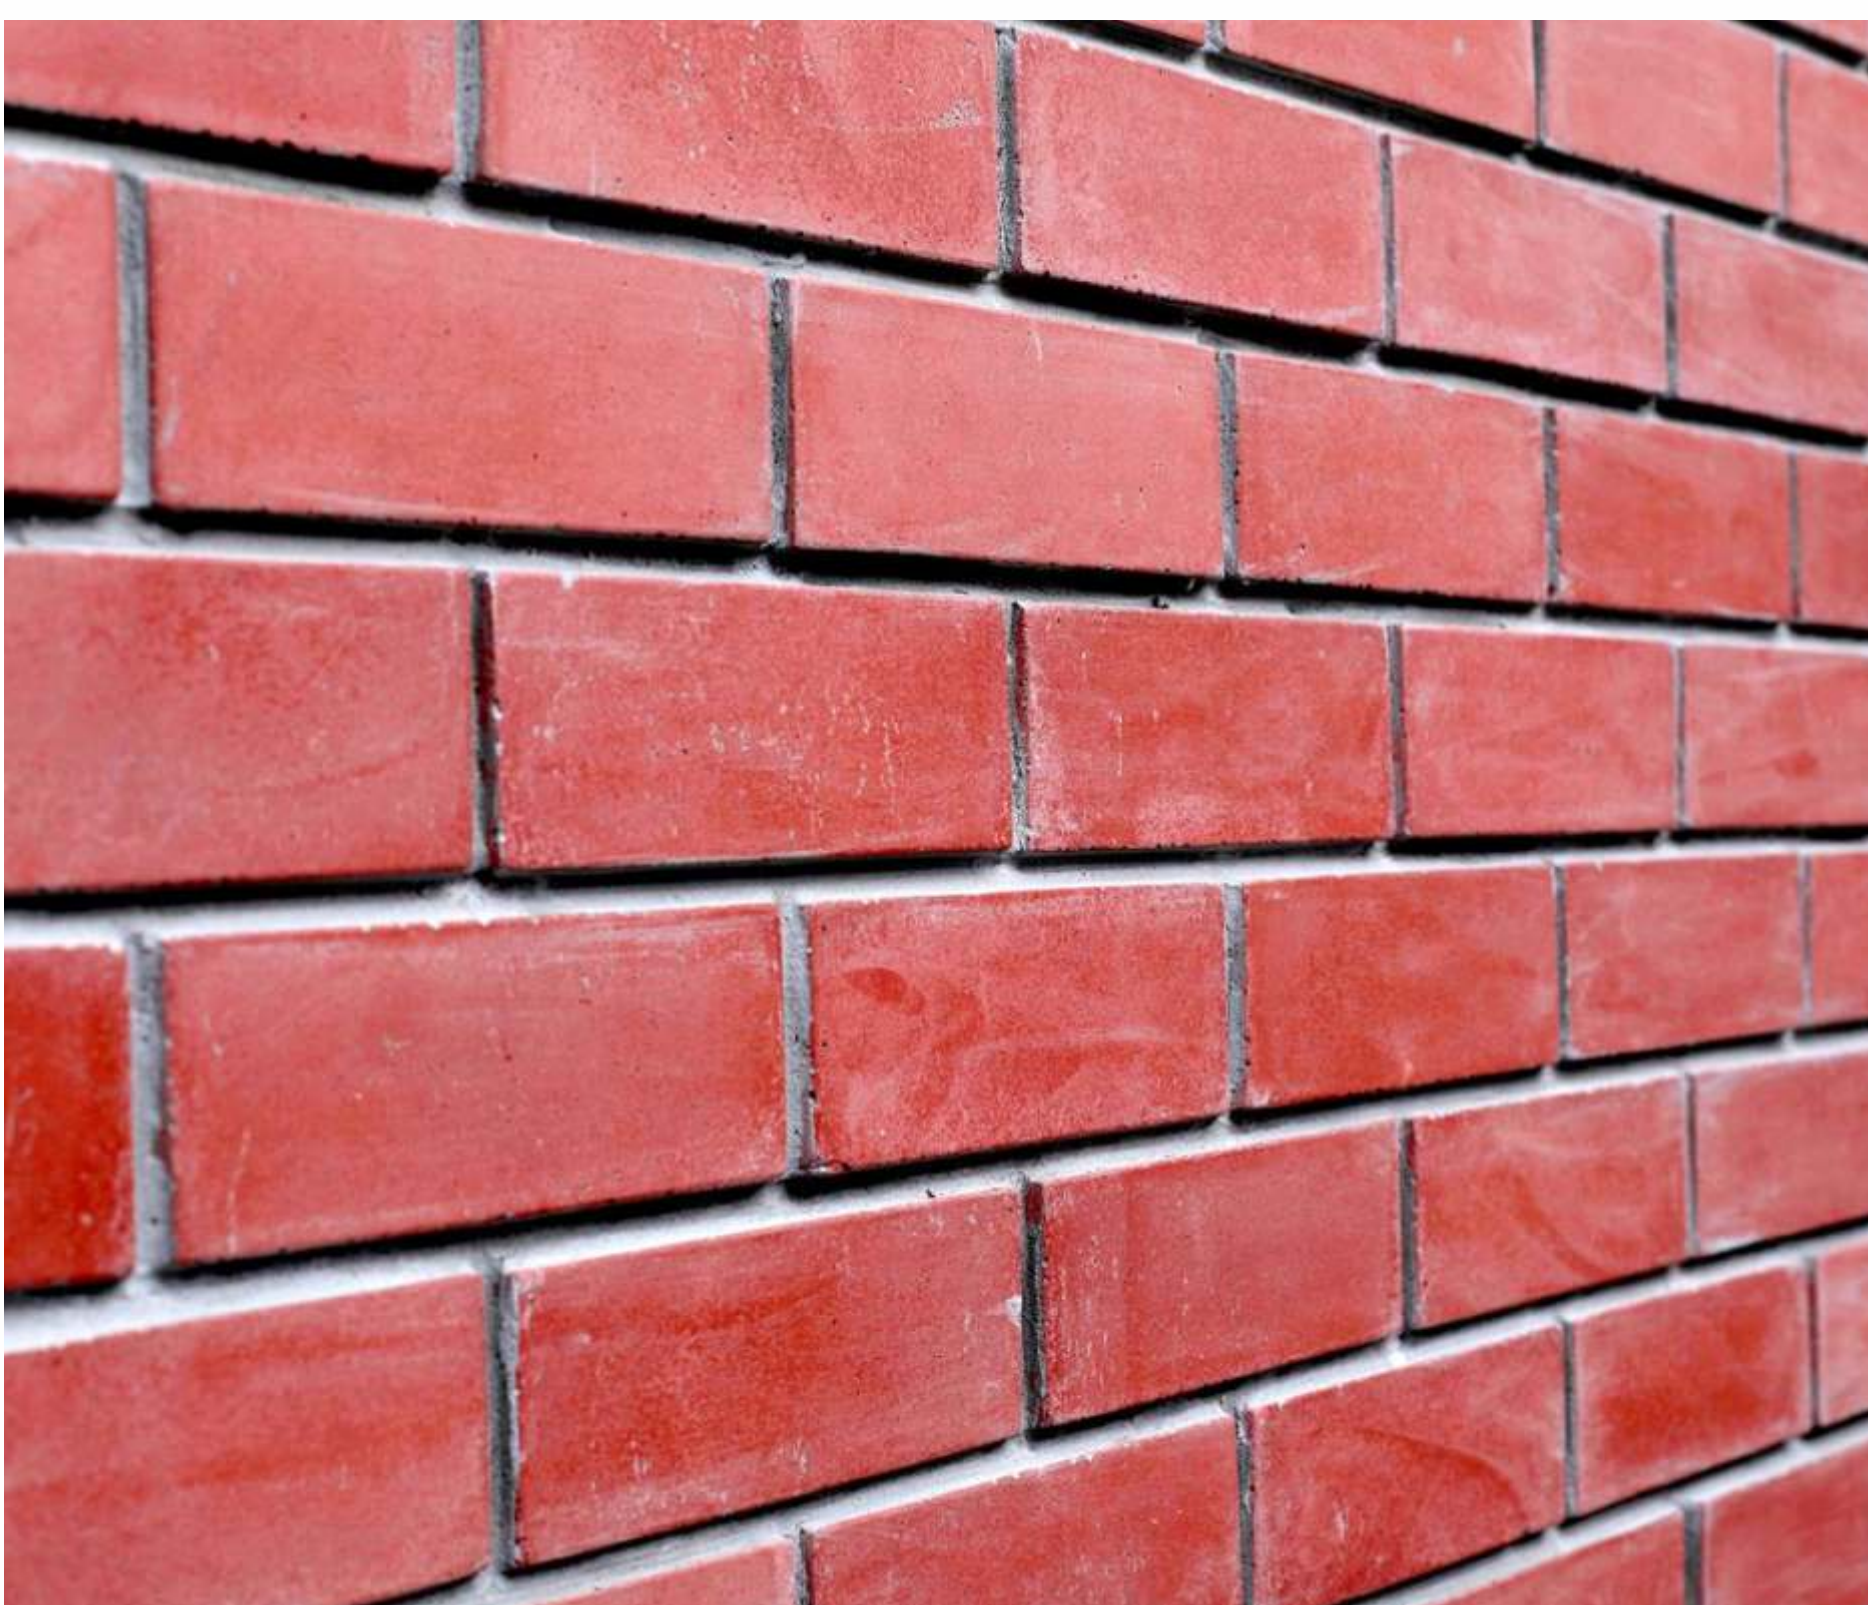

PureArch

SOLID SURFACE ● BASIN ● BRICKS

www.purearch.in

Plain Red - 001 (White Grout)

200 x 60 x 14 mm (± 3 % Tolerance) 7.00 Sq.ft. Per Box (50 Pcs.)

Plain Red - 001 (Grey Grout)

200 x 60 x 14 mm (± 3 % Tolerance) 7.00 Sq.ft. Per Box (50 Pcs.)