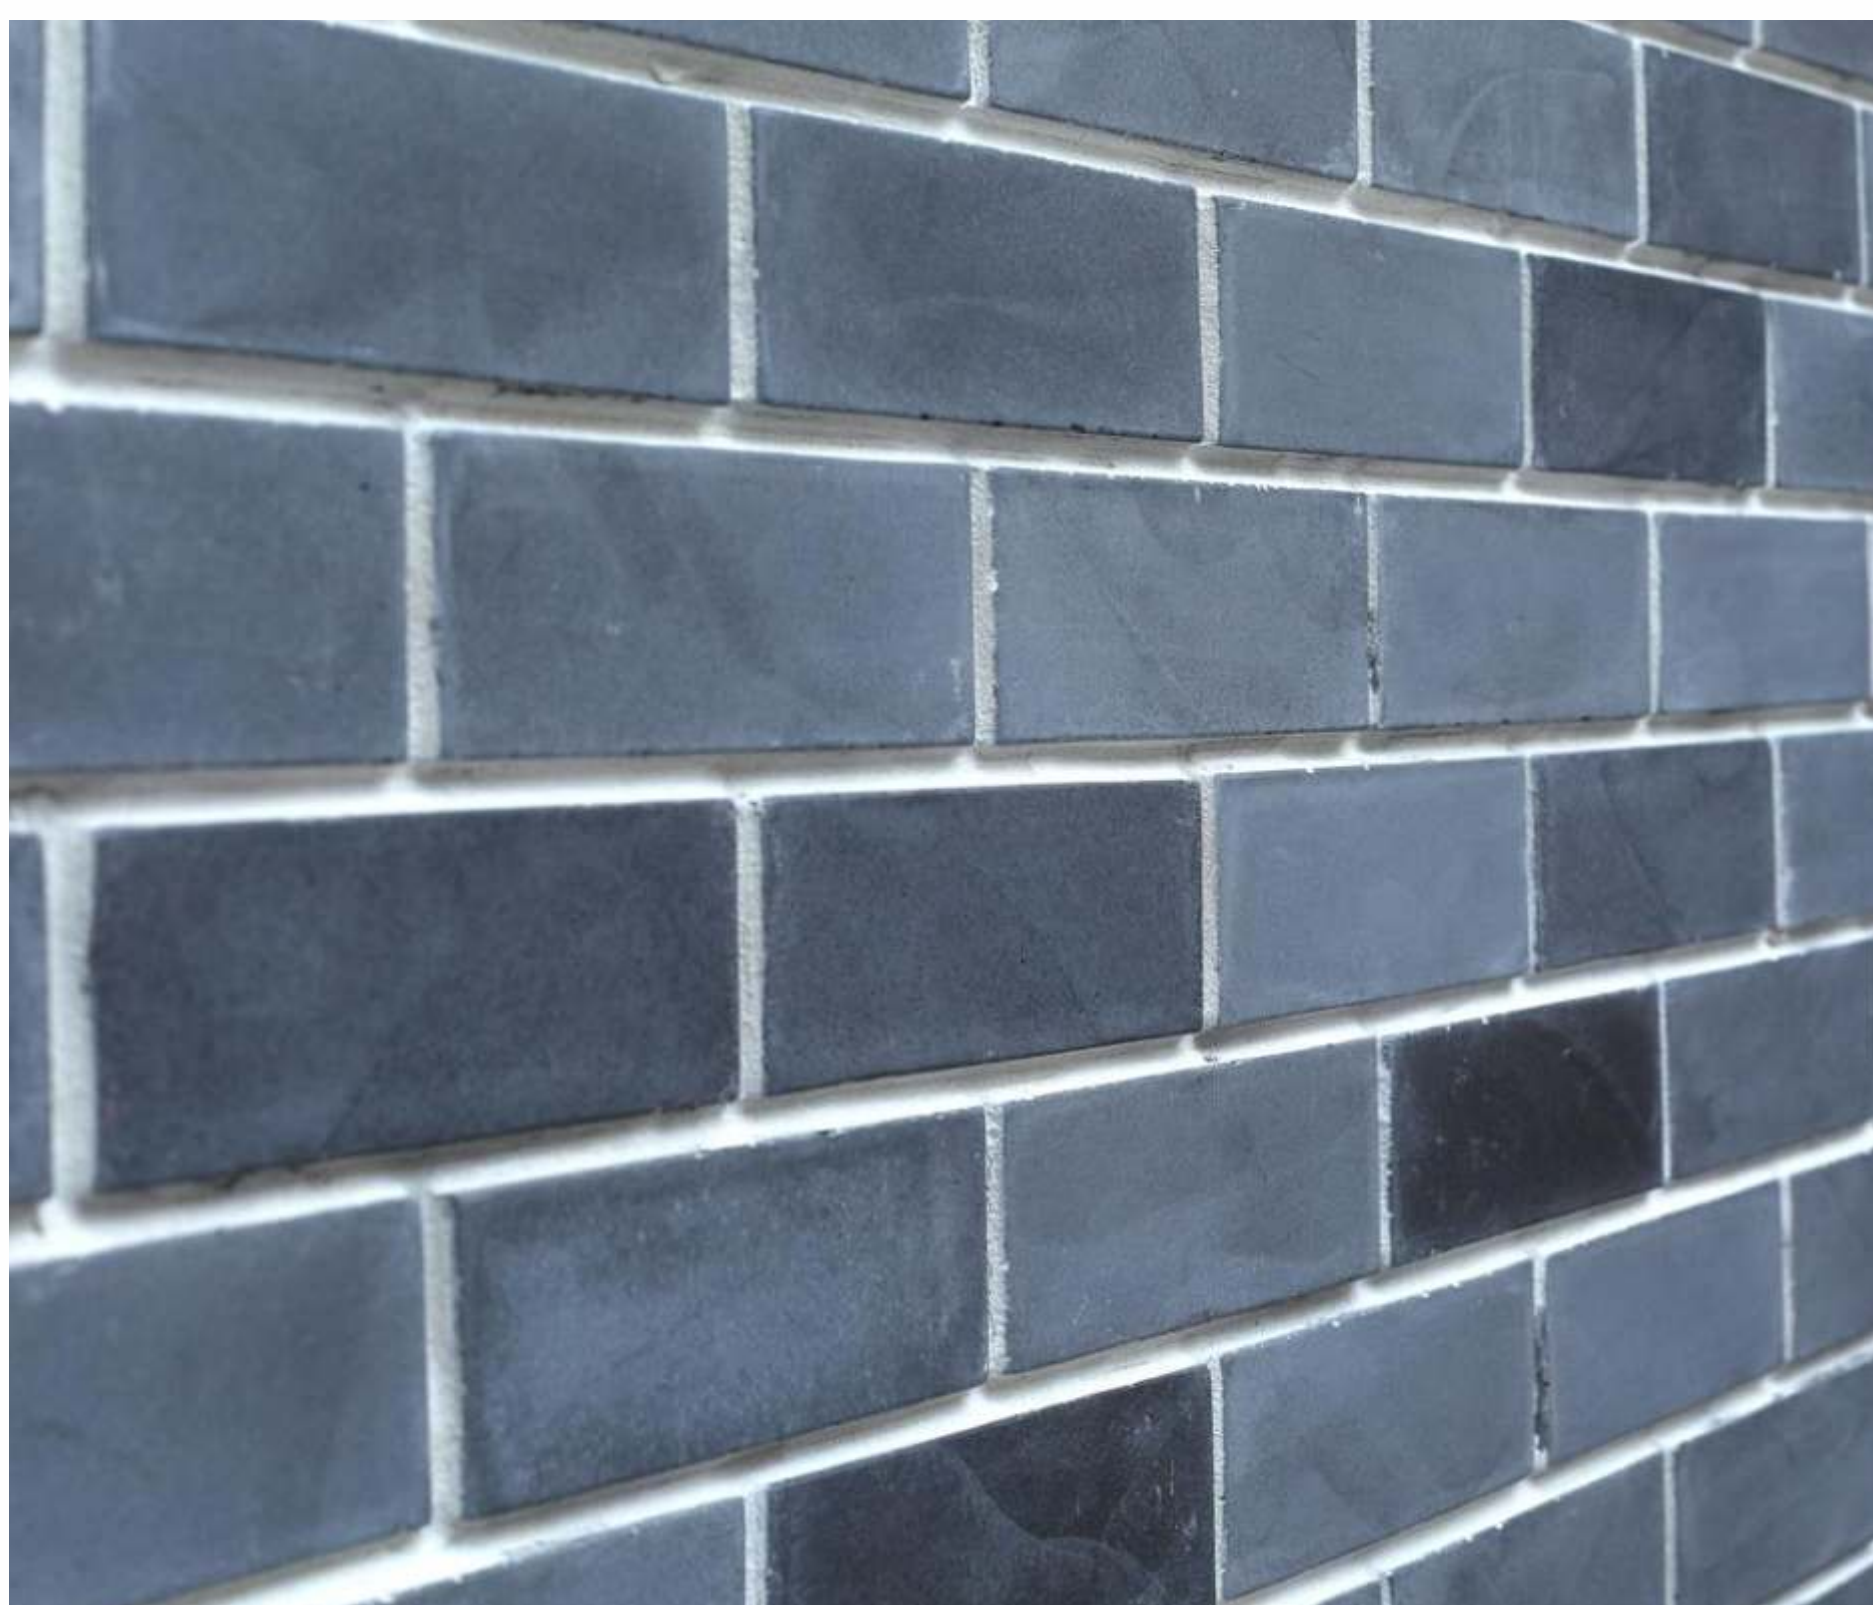

Plain Grey - 002 (White Grout)

200 x 60 x 14 mm (± 3 % Tolerance) 7.00 Sq.ft. Per Box (50 Pcs.)