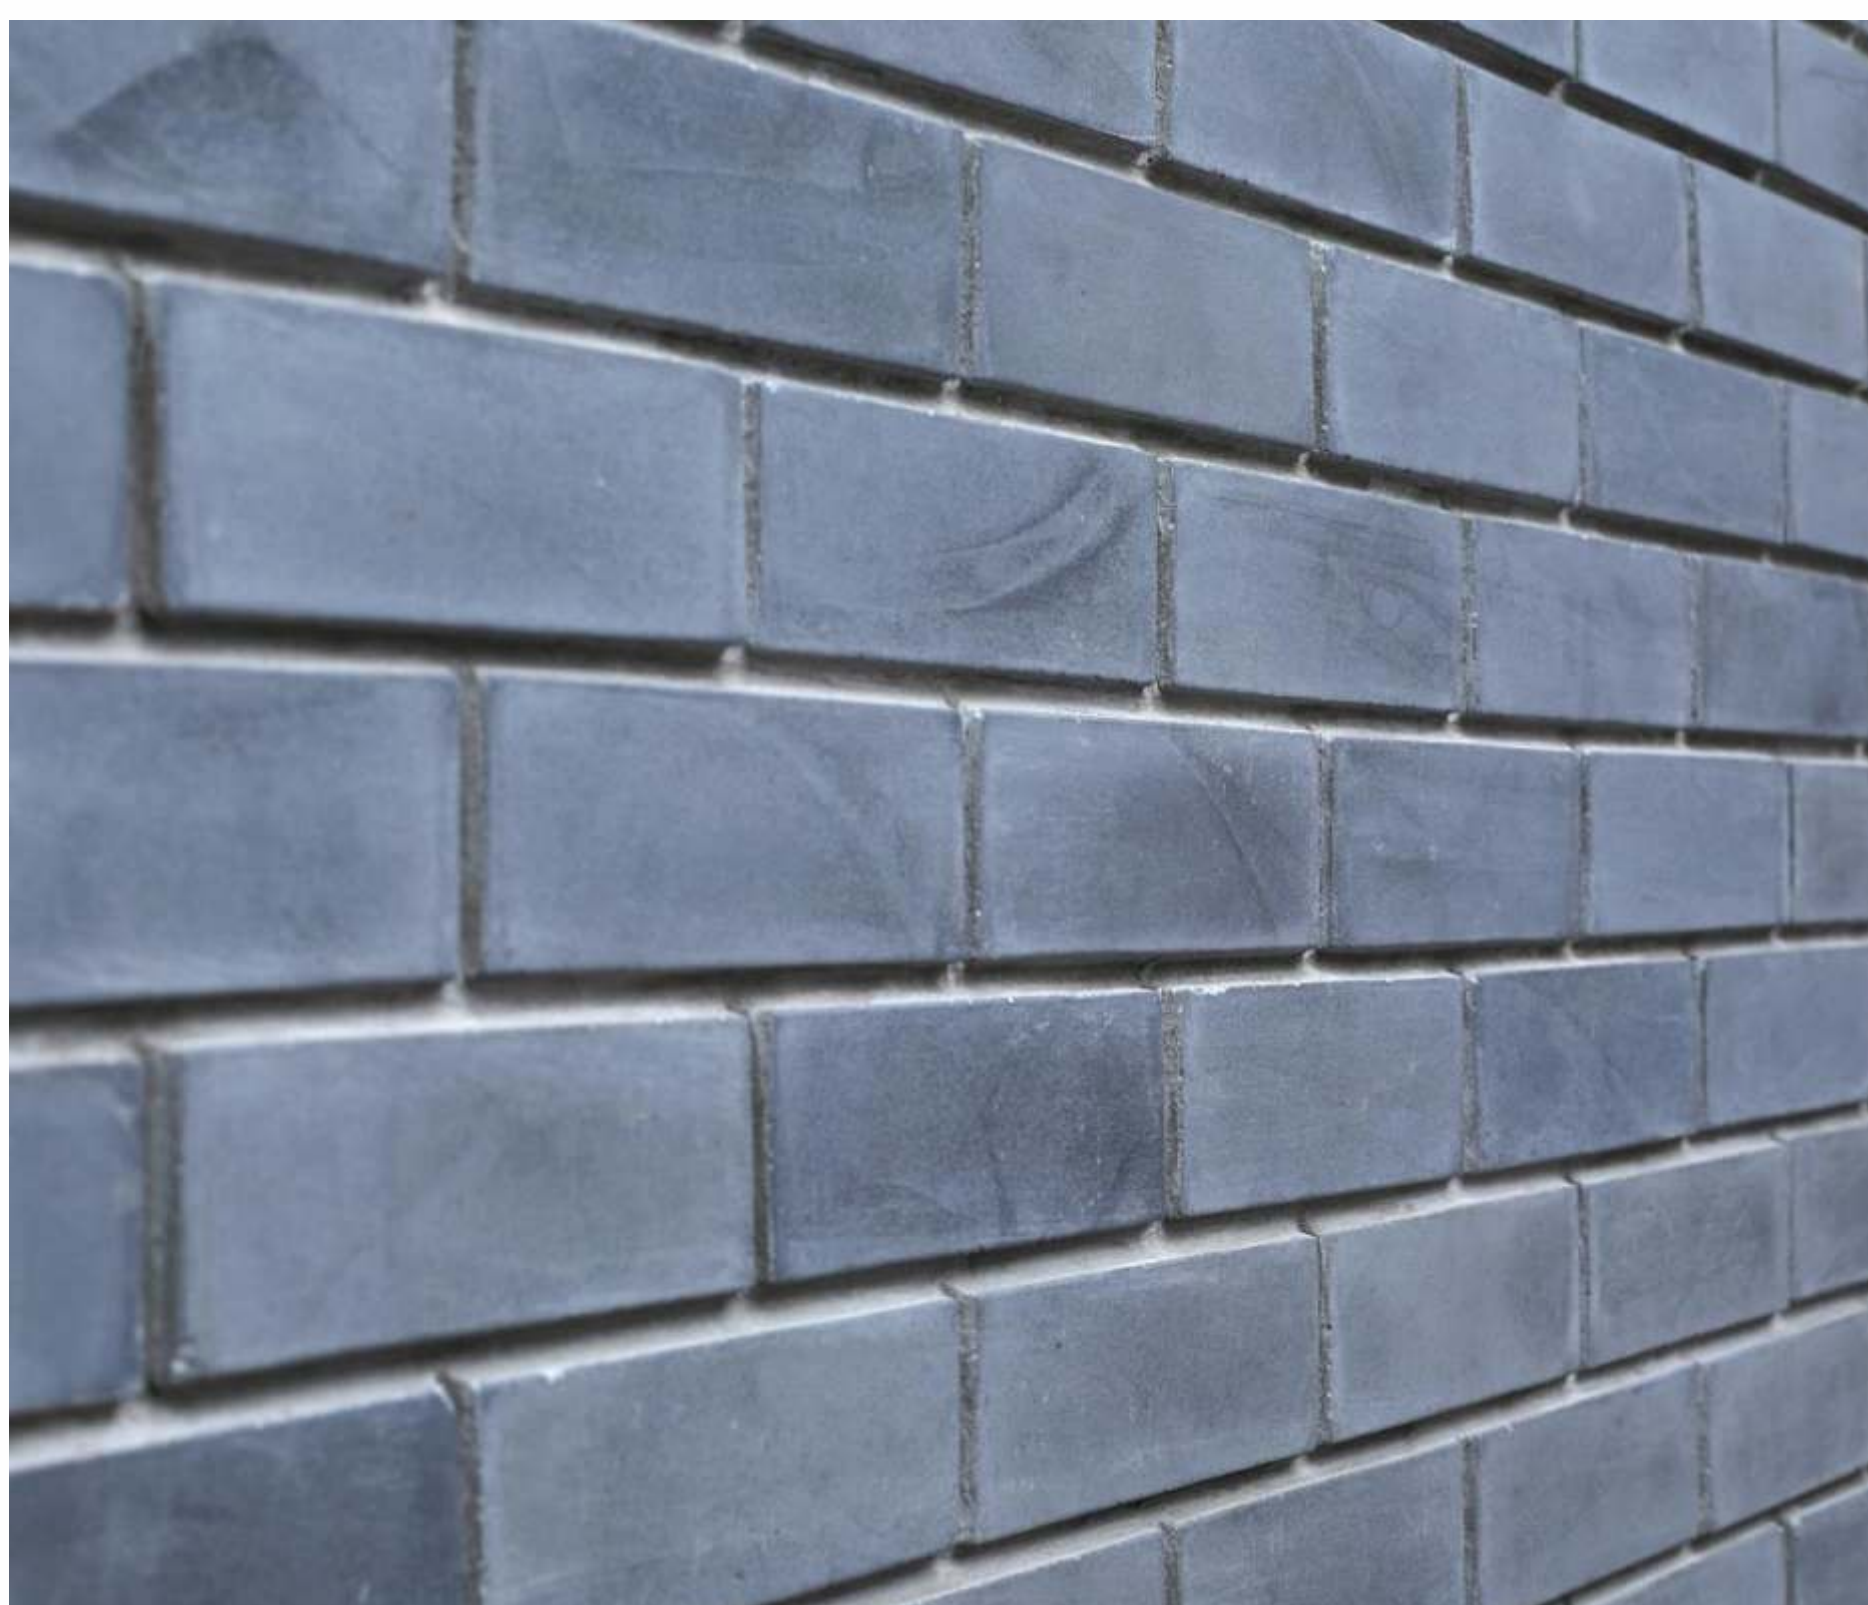

Plain Grey - 002 (Grey Grout)

200 x 60 x 14 mm (± 3 % Tolerance) 7.00 Sq.ft. Per Box (50 Pcs.)