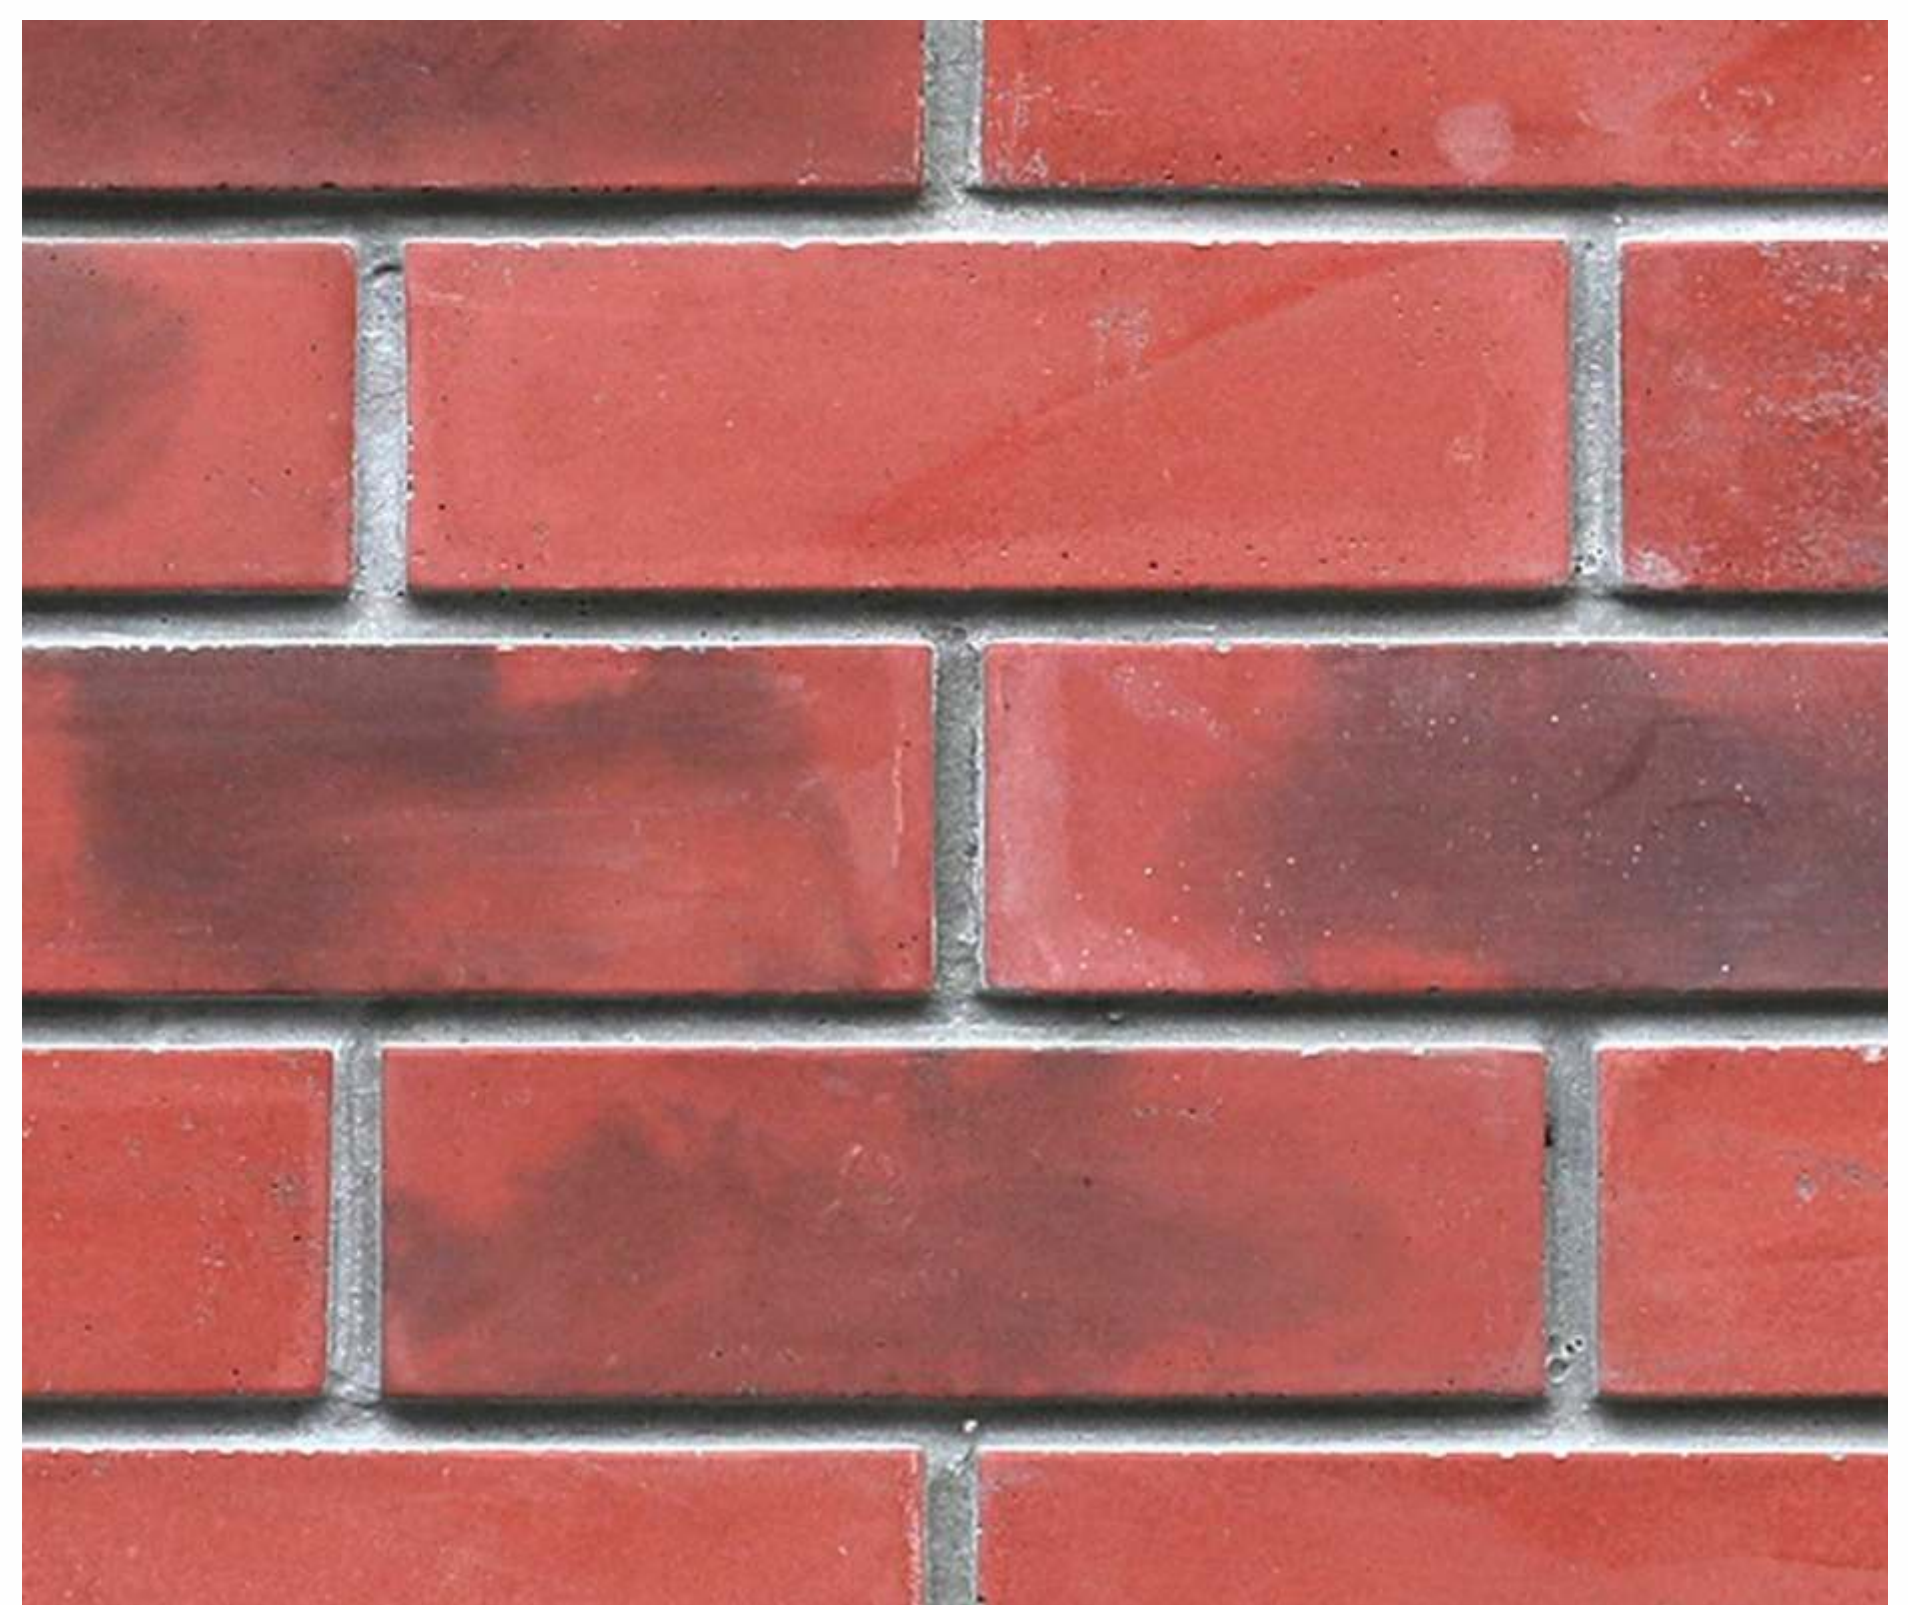

Plain Burnt Red - 004 (Grey Grout)

200 x 60 x 14 mm (± 3 % Tolerance) 7.00 Sq.ft. Per Box (50 Pcs.)