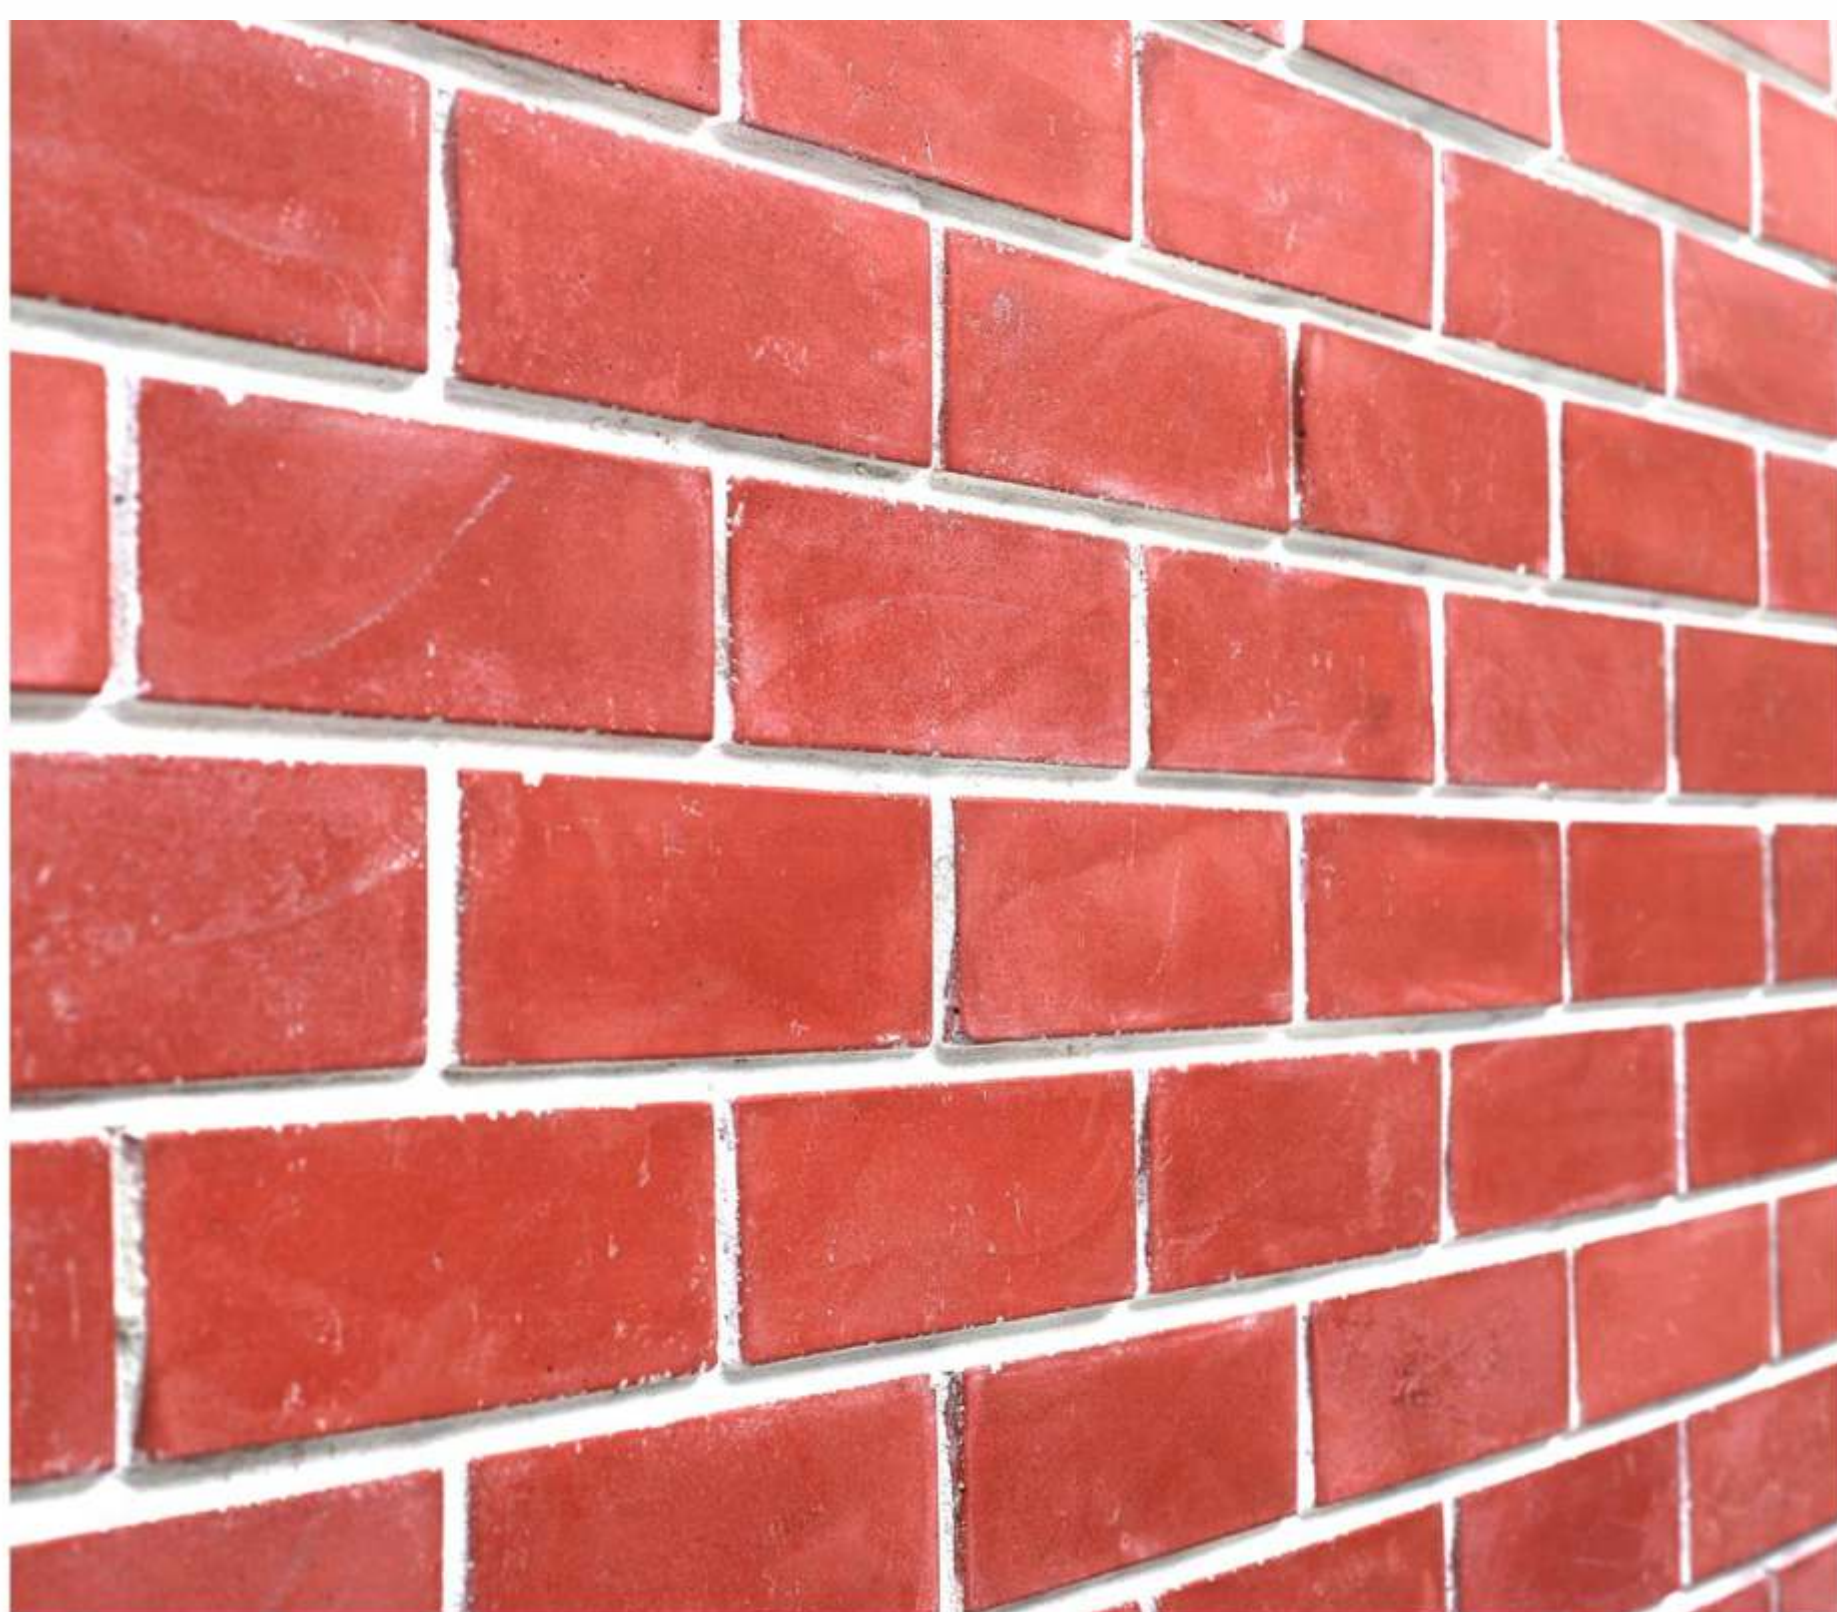

PureArch

SOLID SURFACE ● BASIN ● BRICKS

www.purearch.in

Plain Red - 001 (White Grout)

200 x 60 x 14 mm (± 3 % Tolerance) 7.00 Sq.ft. Per Box (50 Pcs.)

Plain Red - 001 (Grey Grout)

200 x 60 x 14 mm (± 3 % Tolerance) 7.00 Sq.ft. Per Box (50 Pcs.)