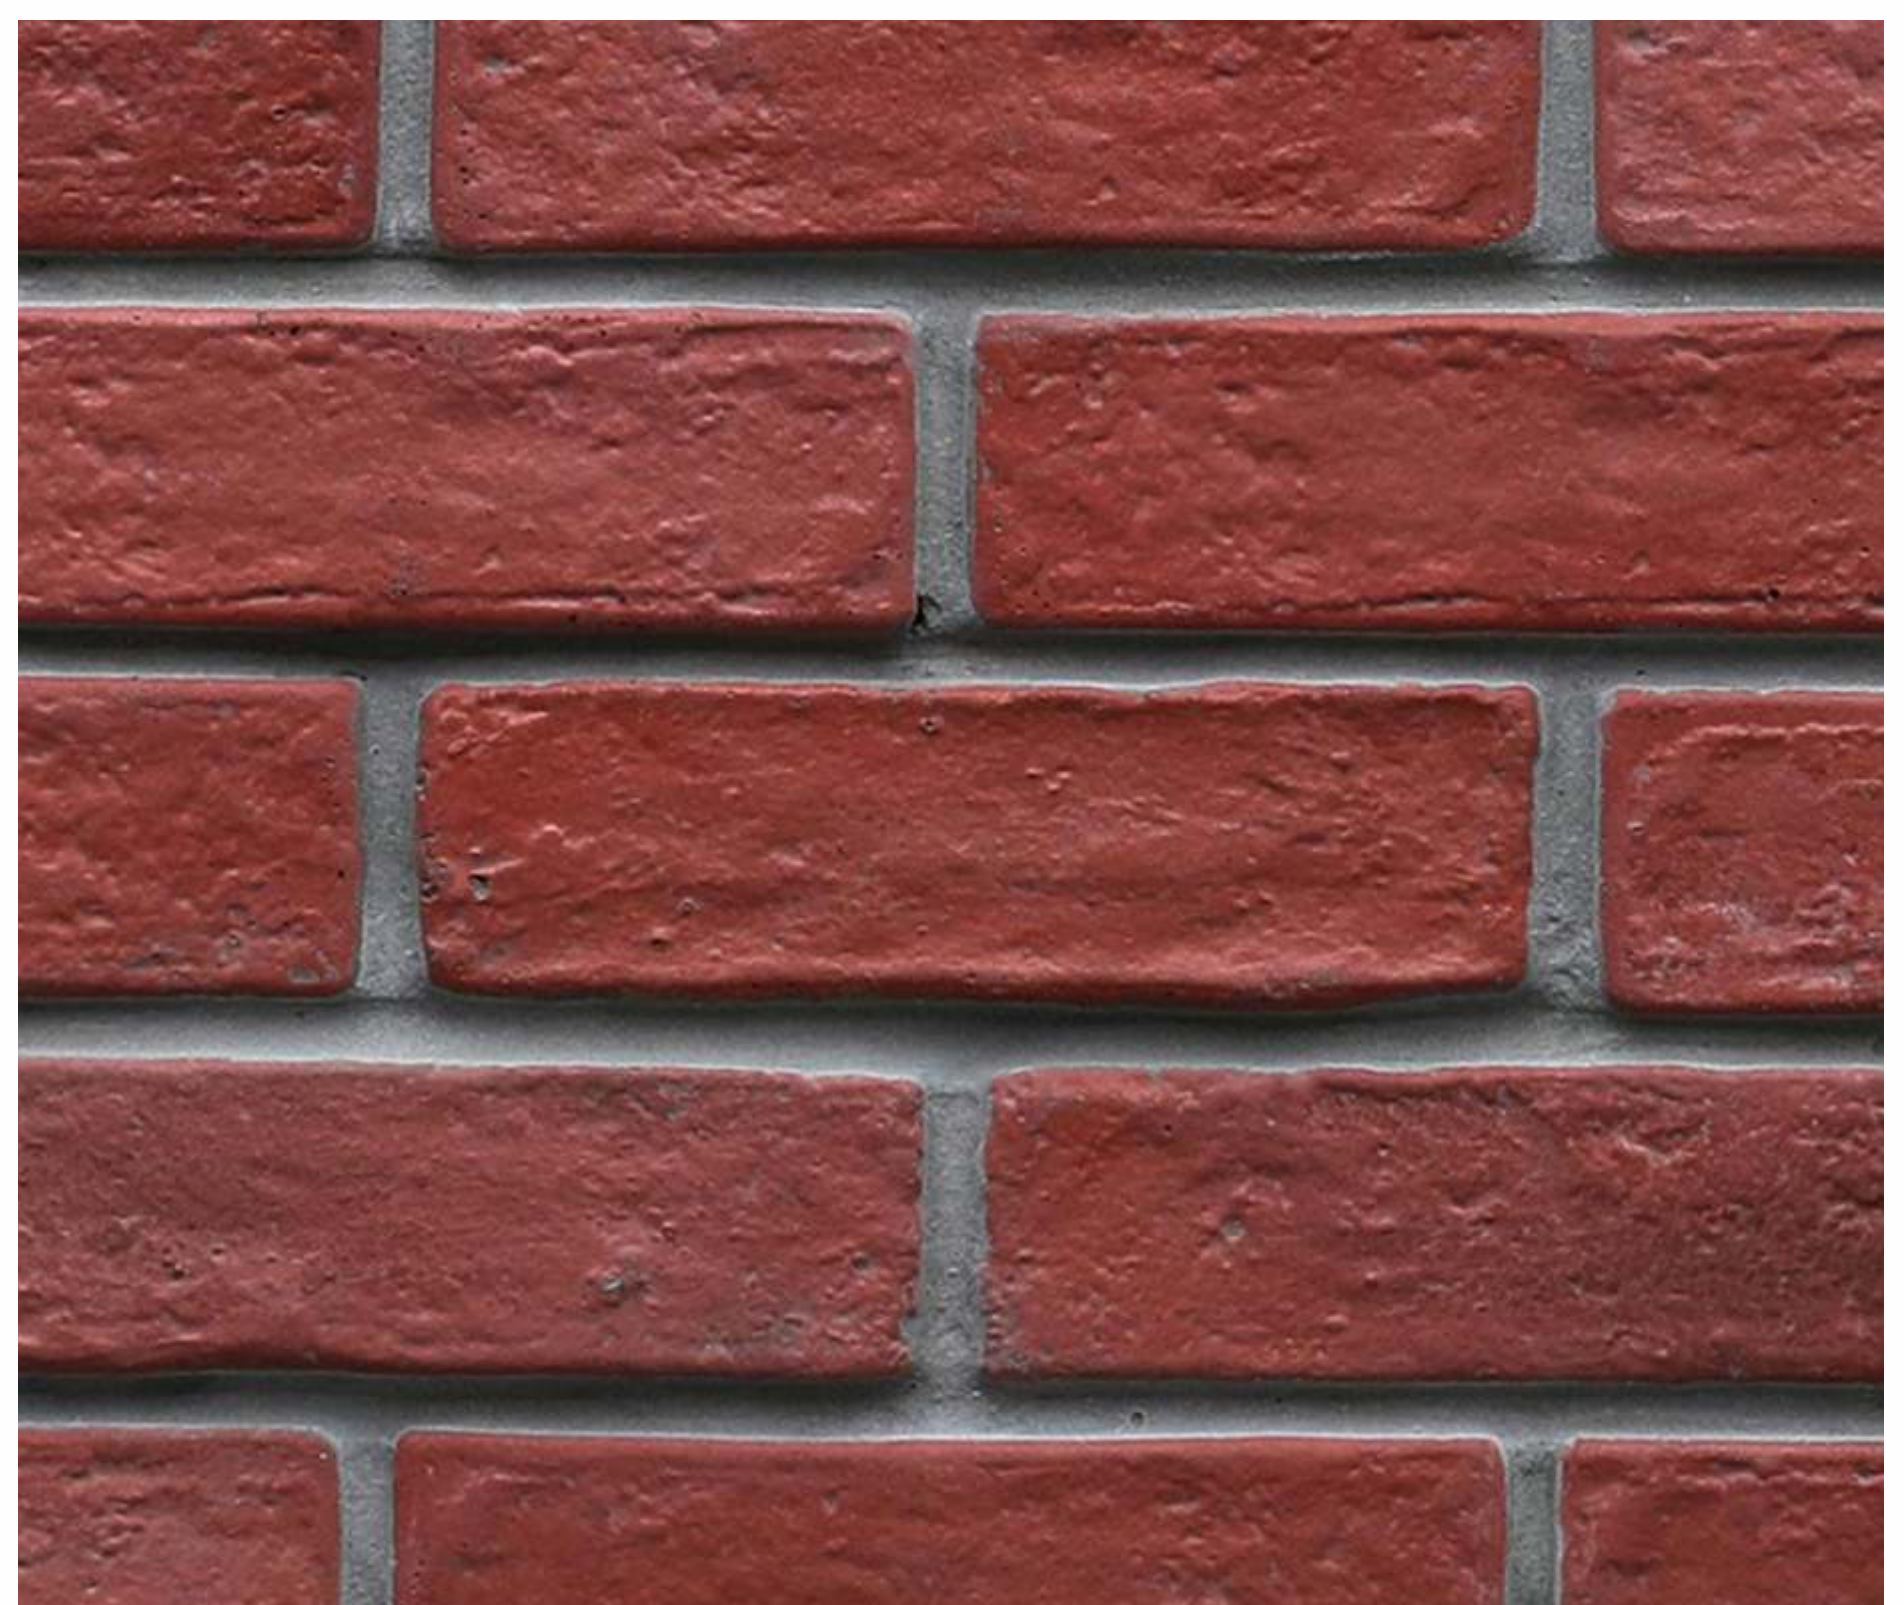

**PureArch**

SOLID SURFACE ● BASIN ● BRICKS

[www.purearch.in](http://www.purearch.in)

Rustic Red - 101 (Grey Grout)

210 x 63 x 14 mm ( ± 5 % Tolerance) 7.00 Sq.ft. Per Box (48 Pcs.)

Rustic Red - 101 (White Grout)