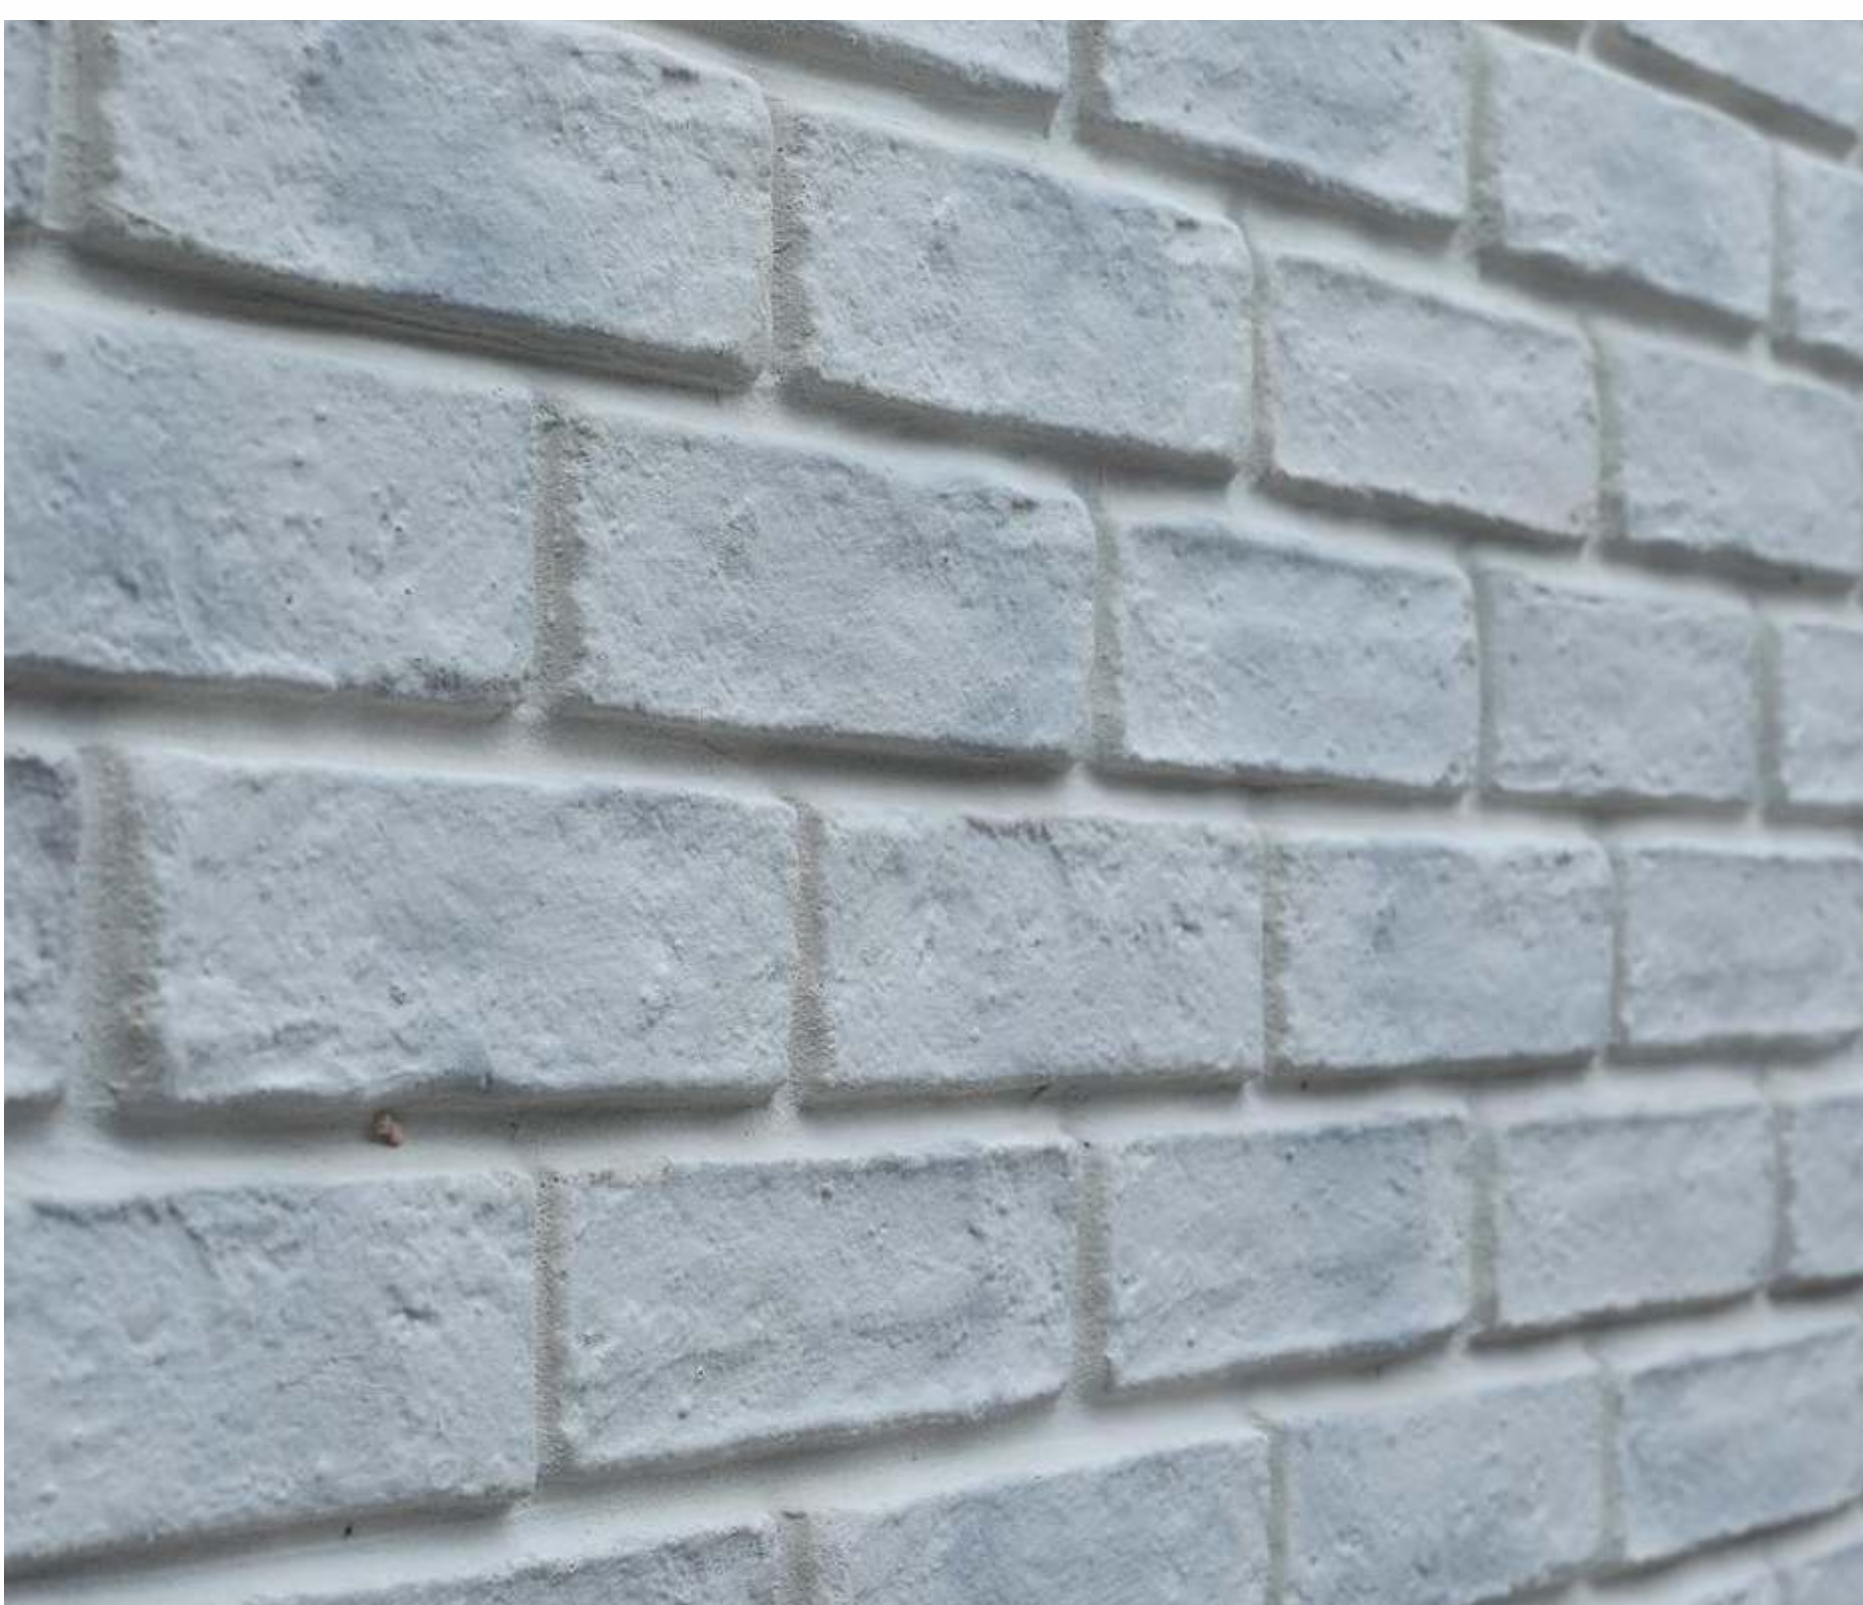

210 x 63 x 14 mm (± 5 % Tolerance) 7.00 Sq.ft. Per Box (48 Pcs.)