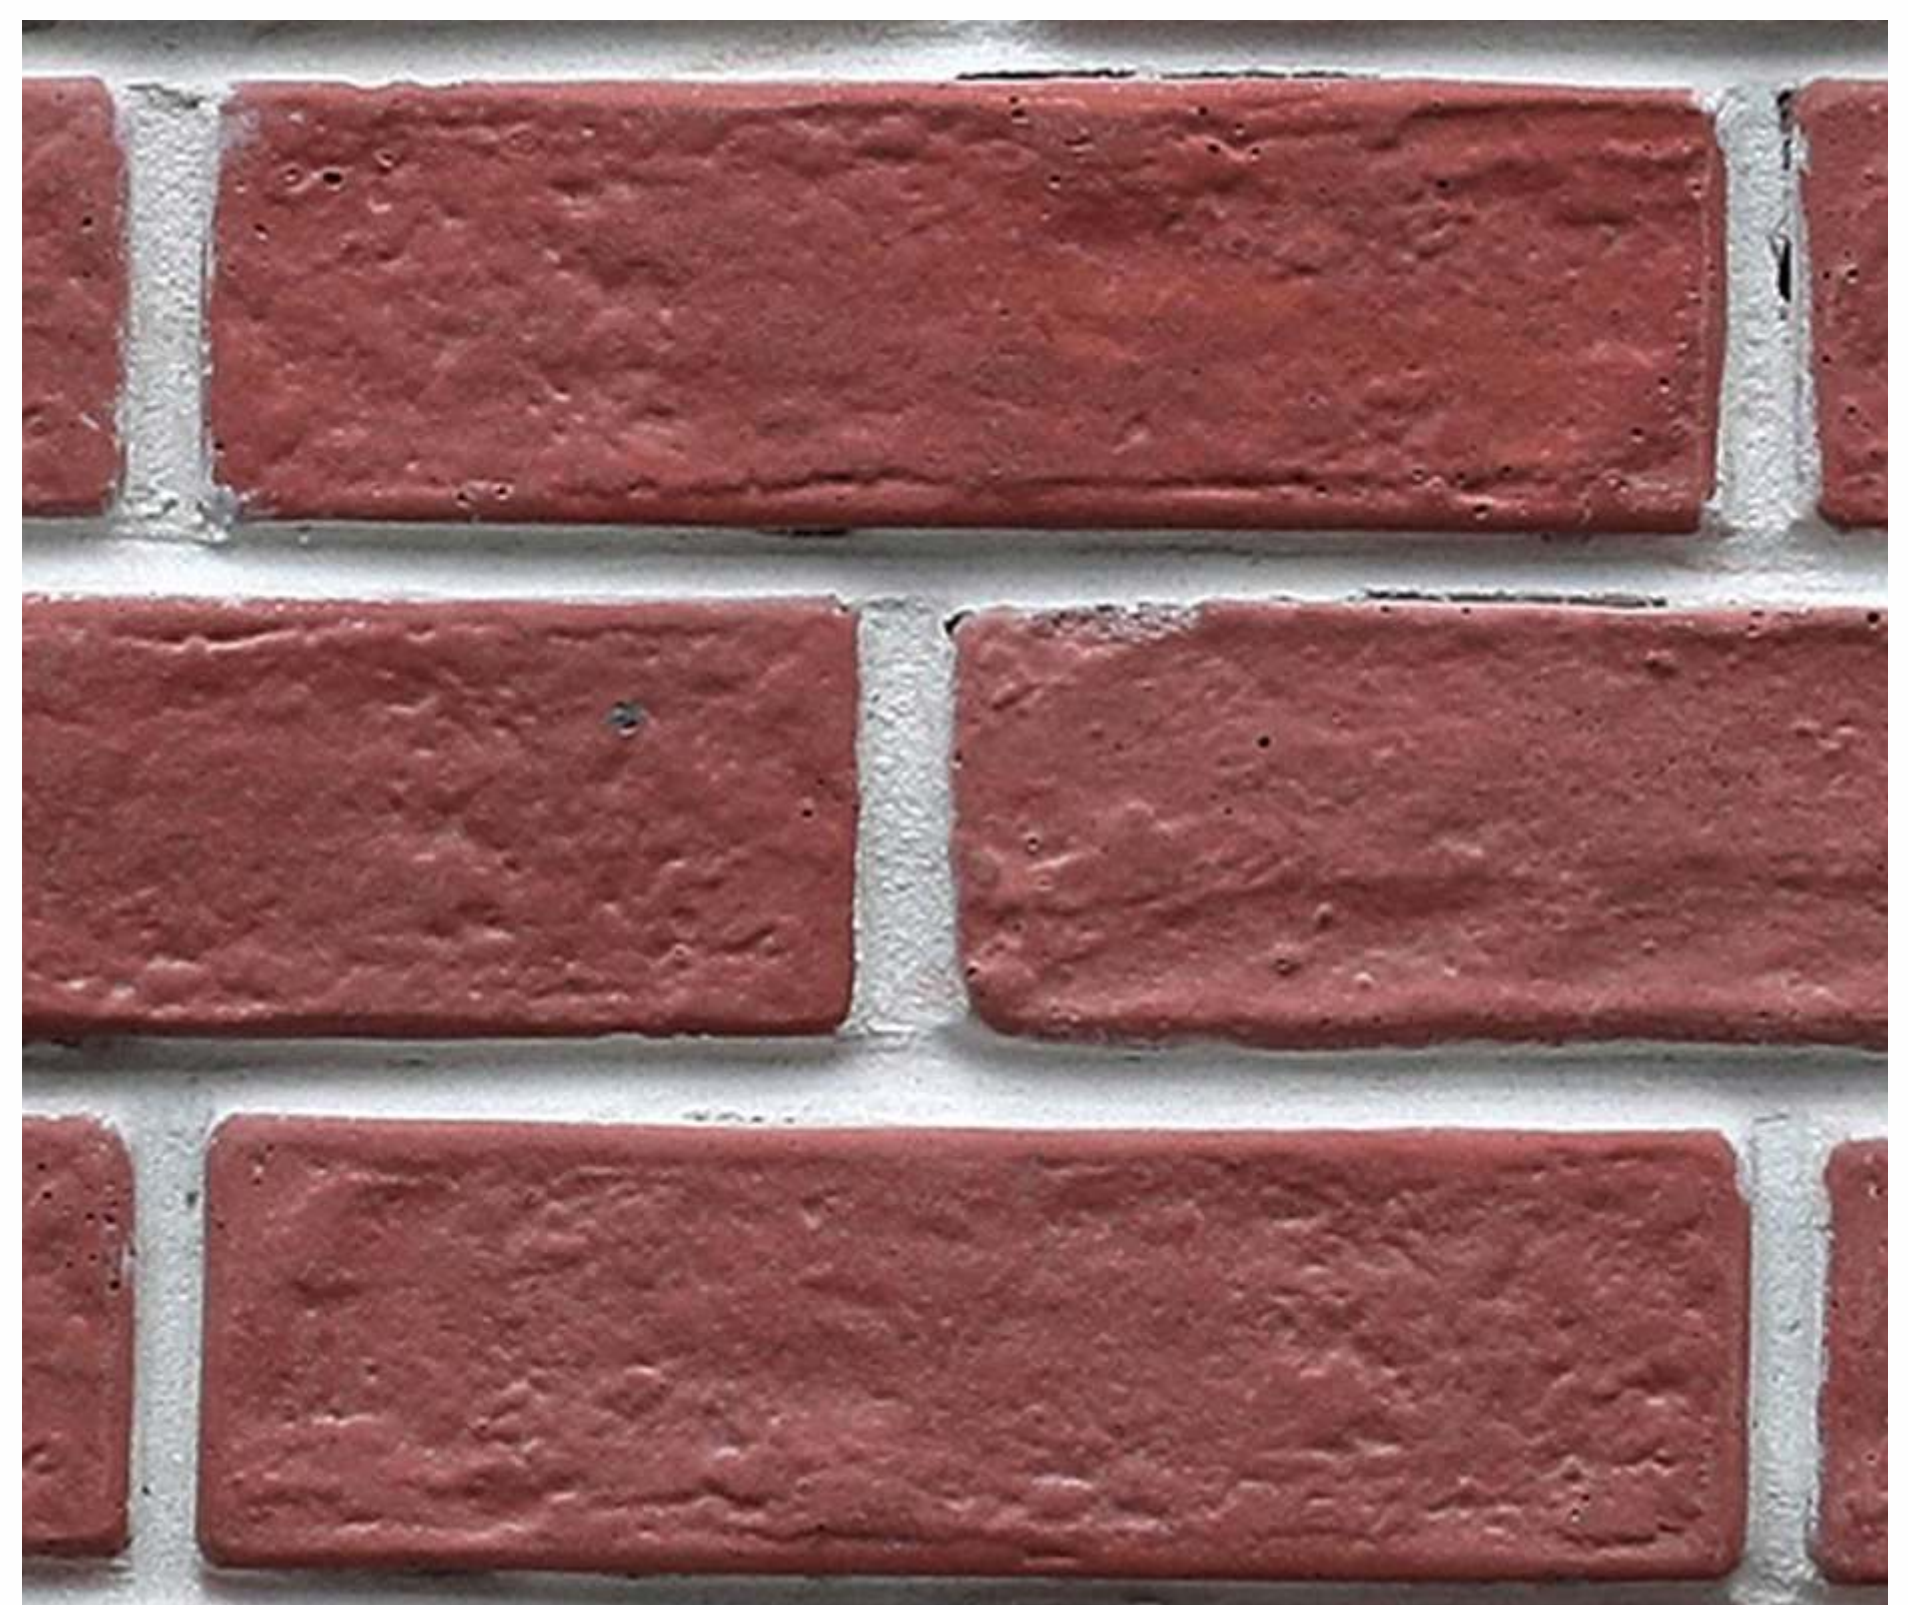

**PureArch**

SOLID SURFACE ● BASIN ● BRICKS

[www.purearch.in](http://www.purearch.in)

Rustic Red - 101 (Grey Grout)

210 x 63 x 14 mm ( ± 5 % Tolerance) 7.00 Sq.ft. Per Box (48 Pcs.)

Rustic Red - 101 (White Grout)