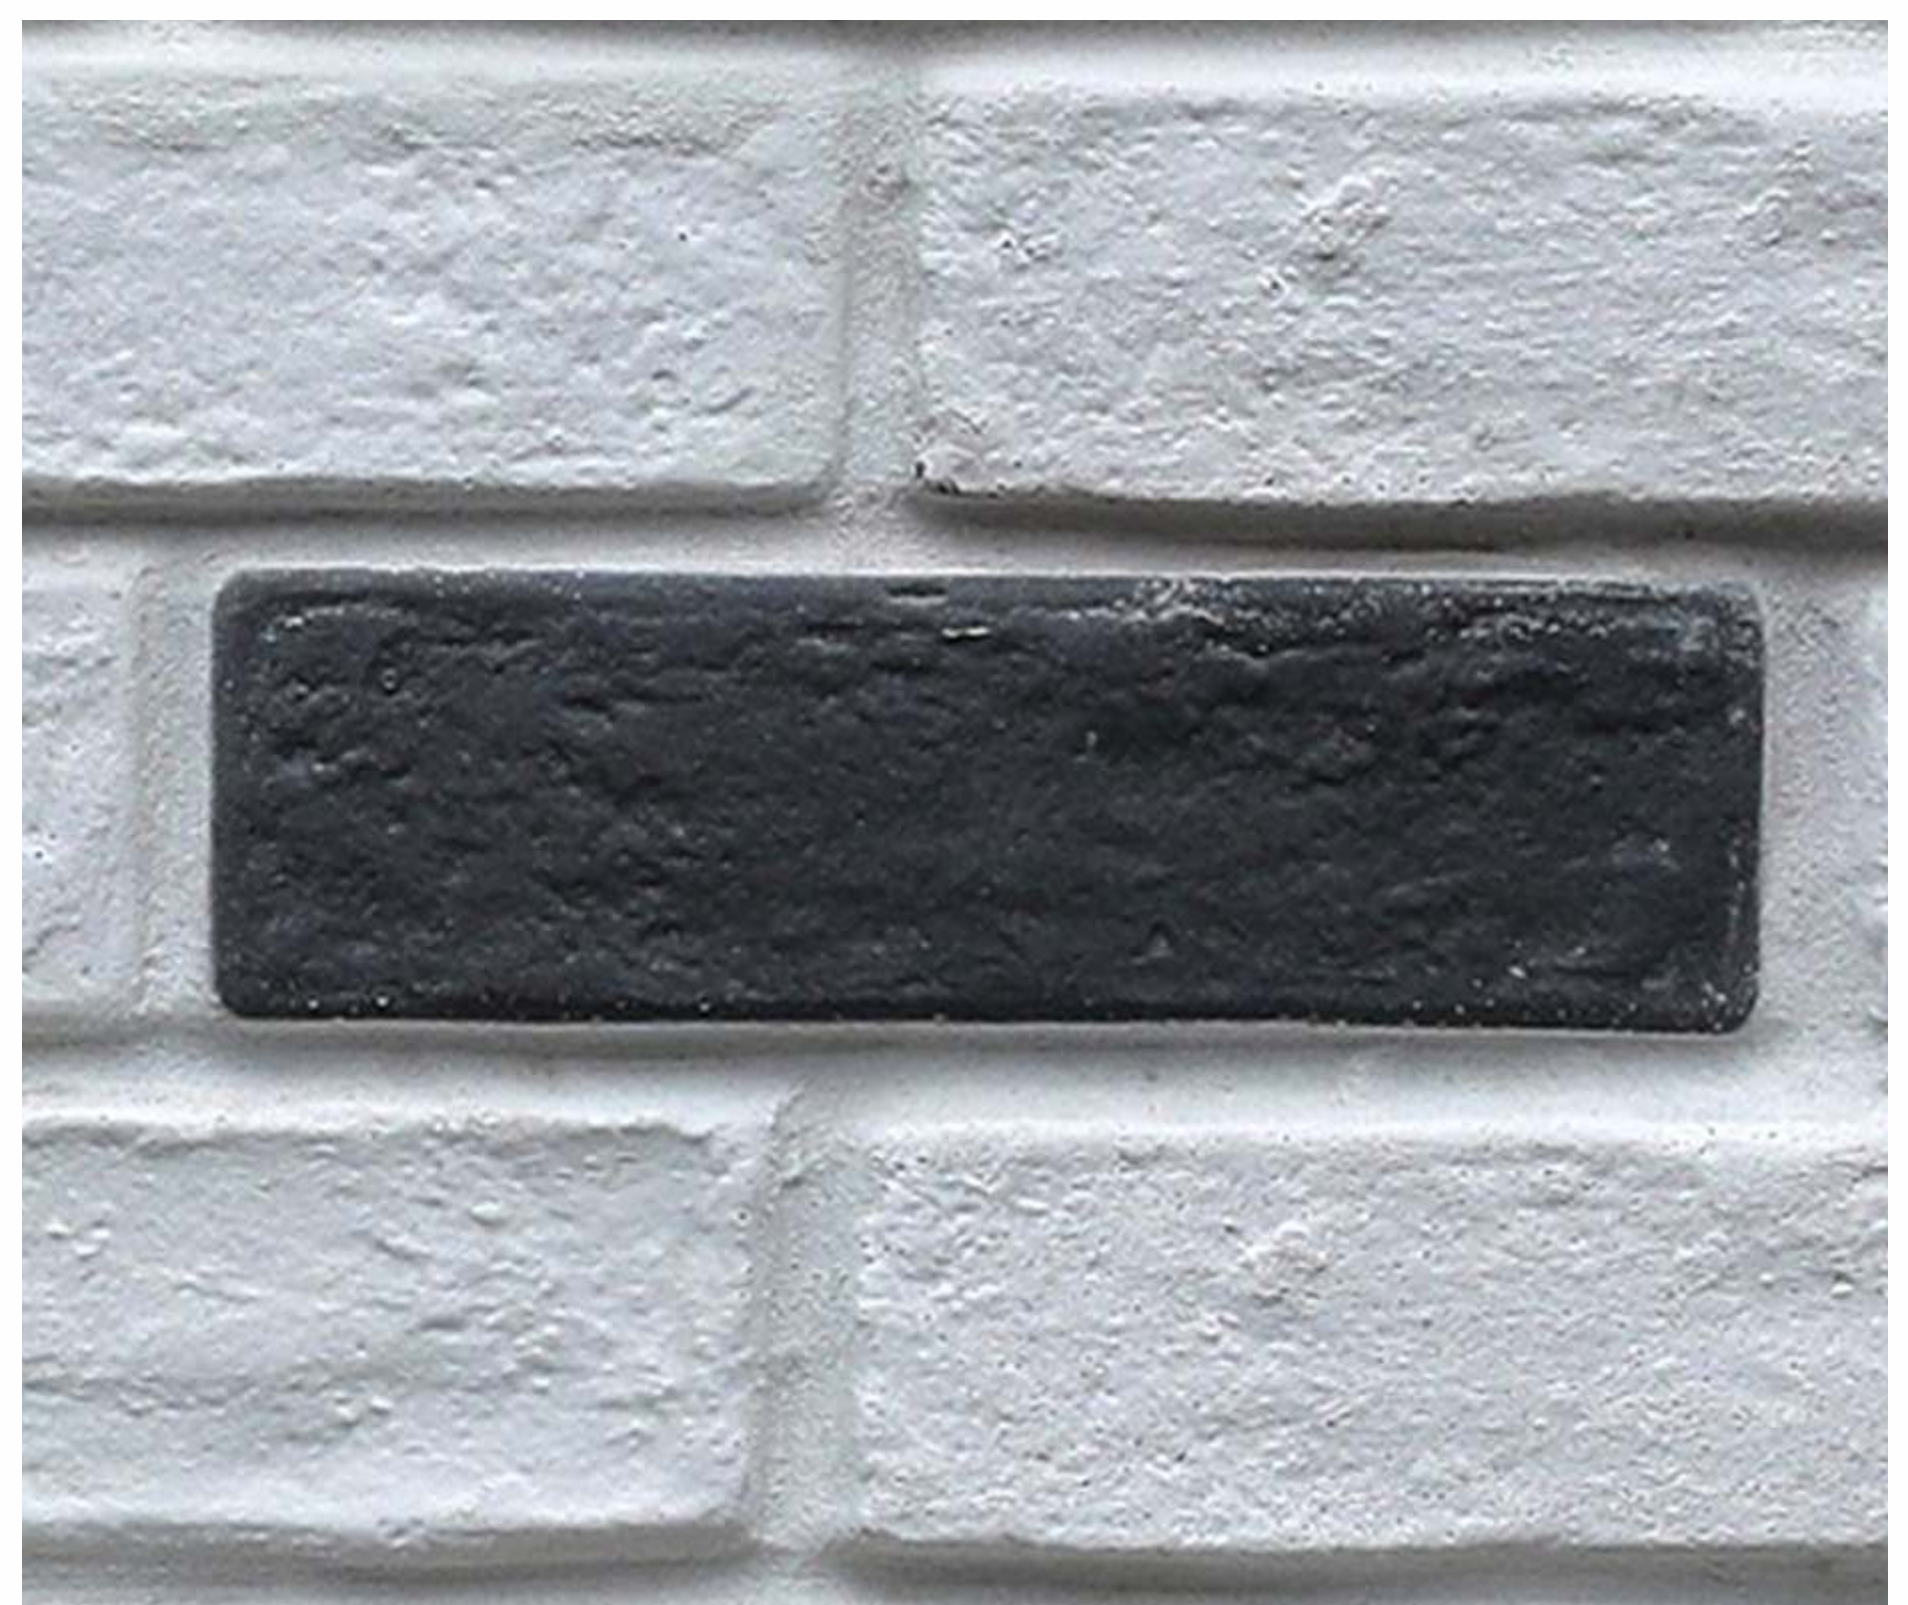

**Different Combination
Rustic White with Rustic Grey**

210 x 63 x 14 mm (± 5 % Tolerance) 7.00 Sq.ft. Per Box (48 Pcs.)