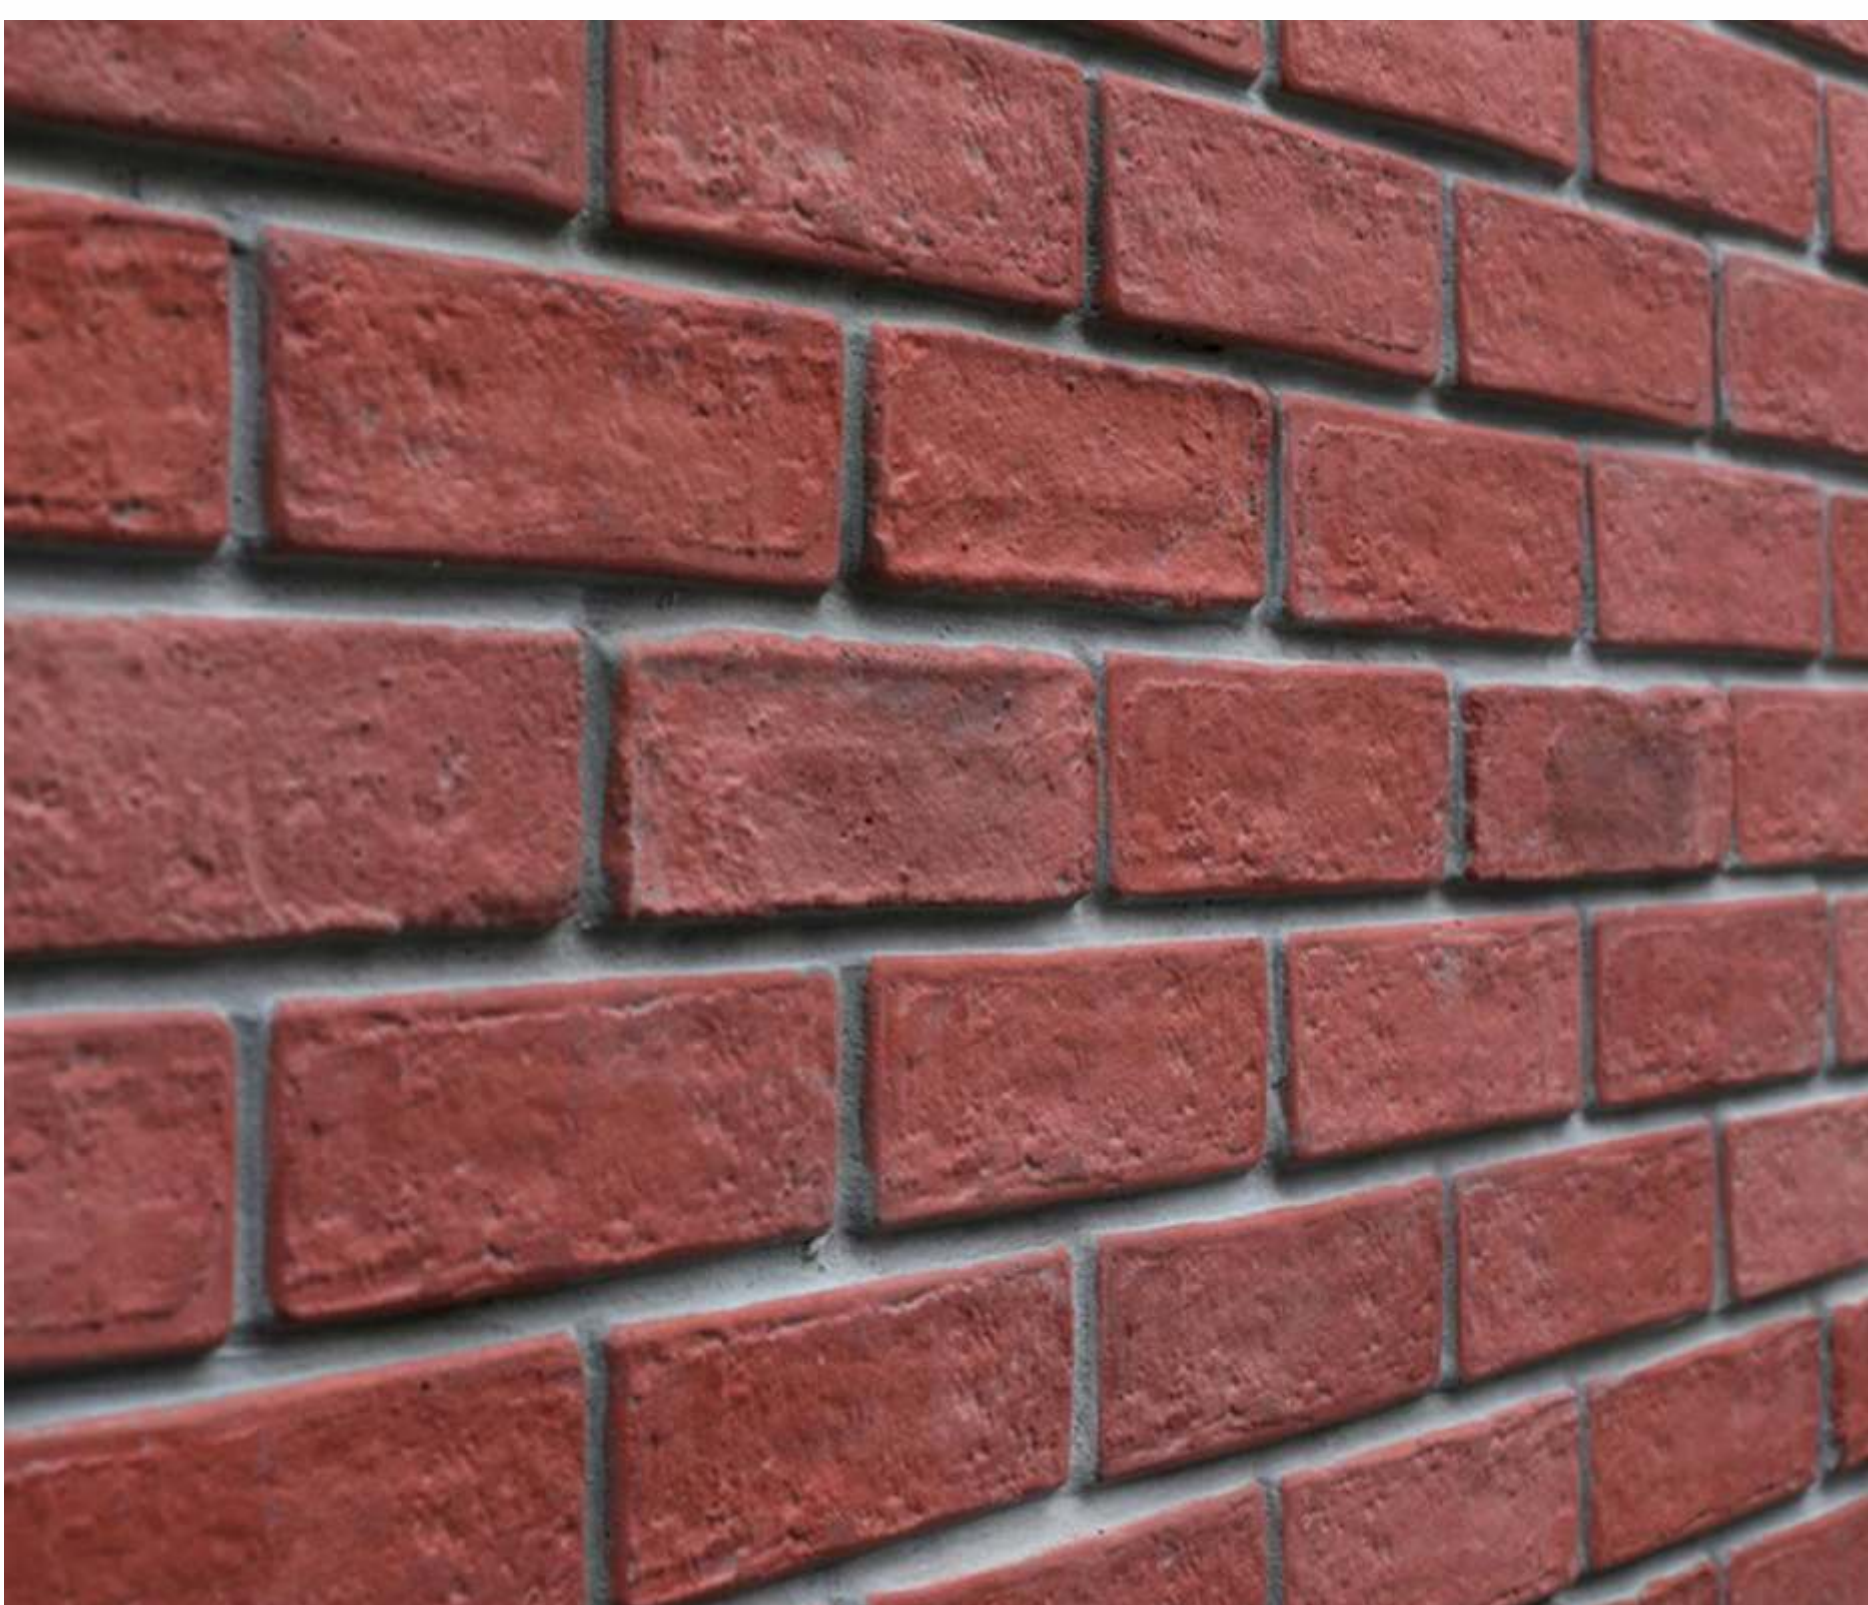

**PureArch**

SOLID SURFACE ● BASIN ● BRICKS

[www.purearch.in](http://www.purearch.in)

Rustic Red - 101 (Grey Grout)

210 x 63 x 14 mm ( ± 5 % Tolerance) 7.00 Sq.ft. Per Box (48 Pcs.)

Rustic Red - 101 (White Grout)