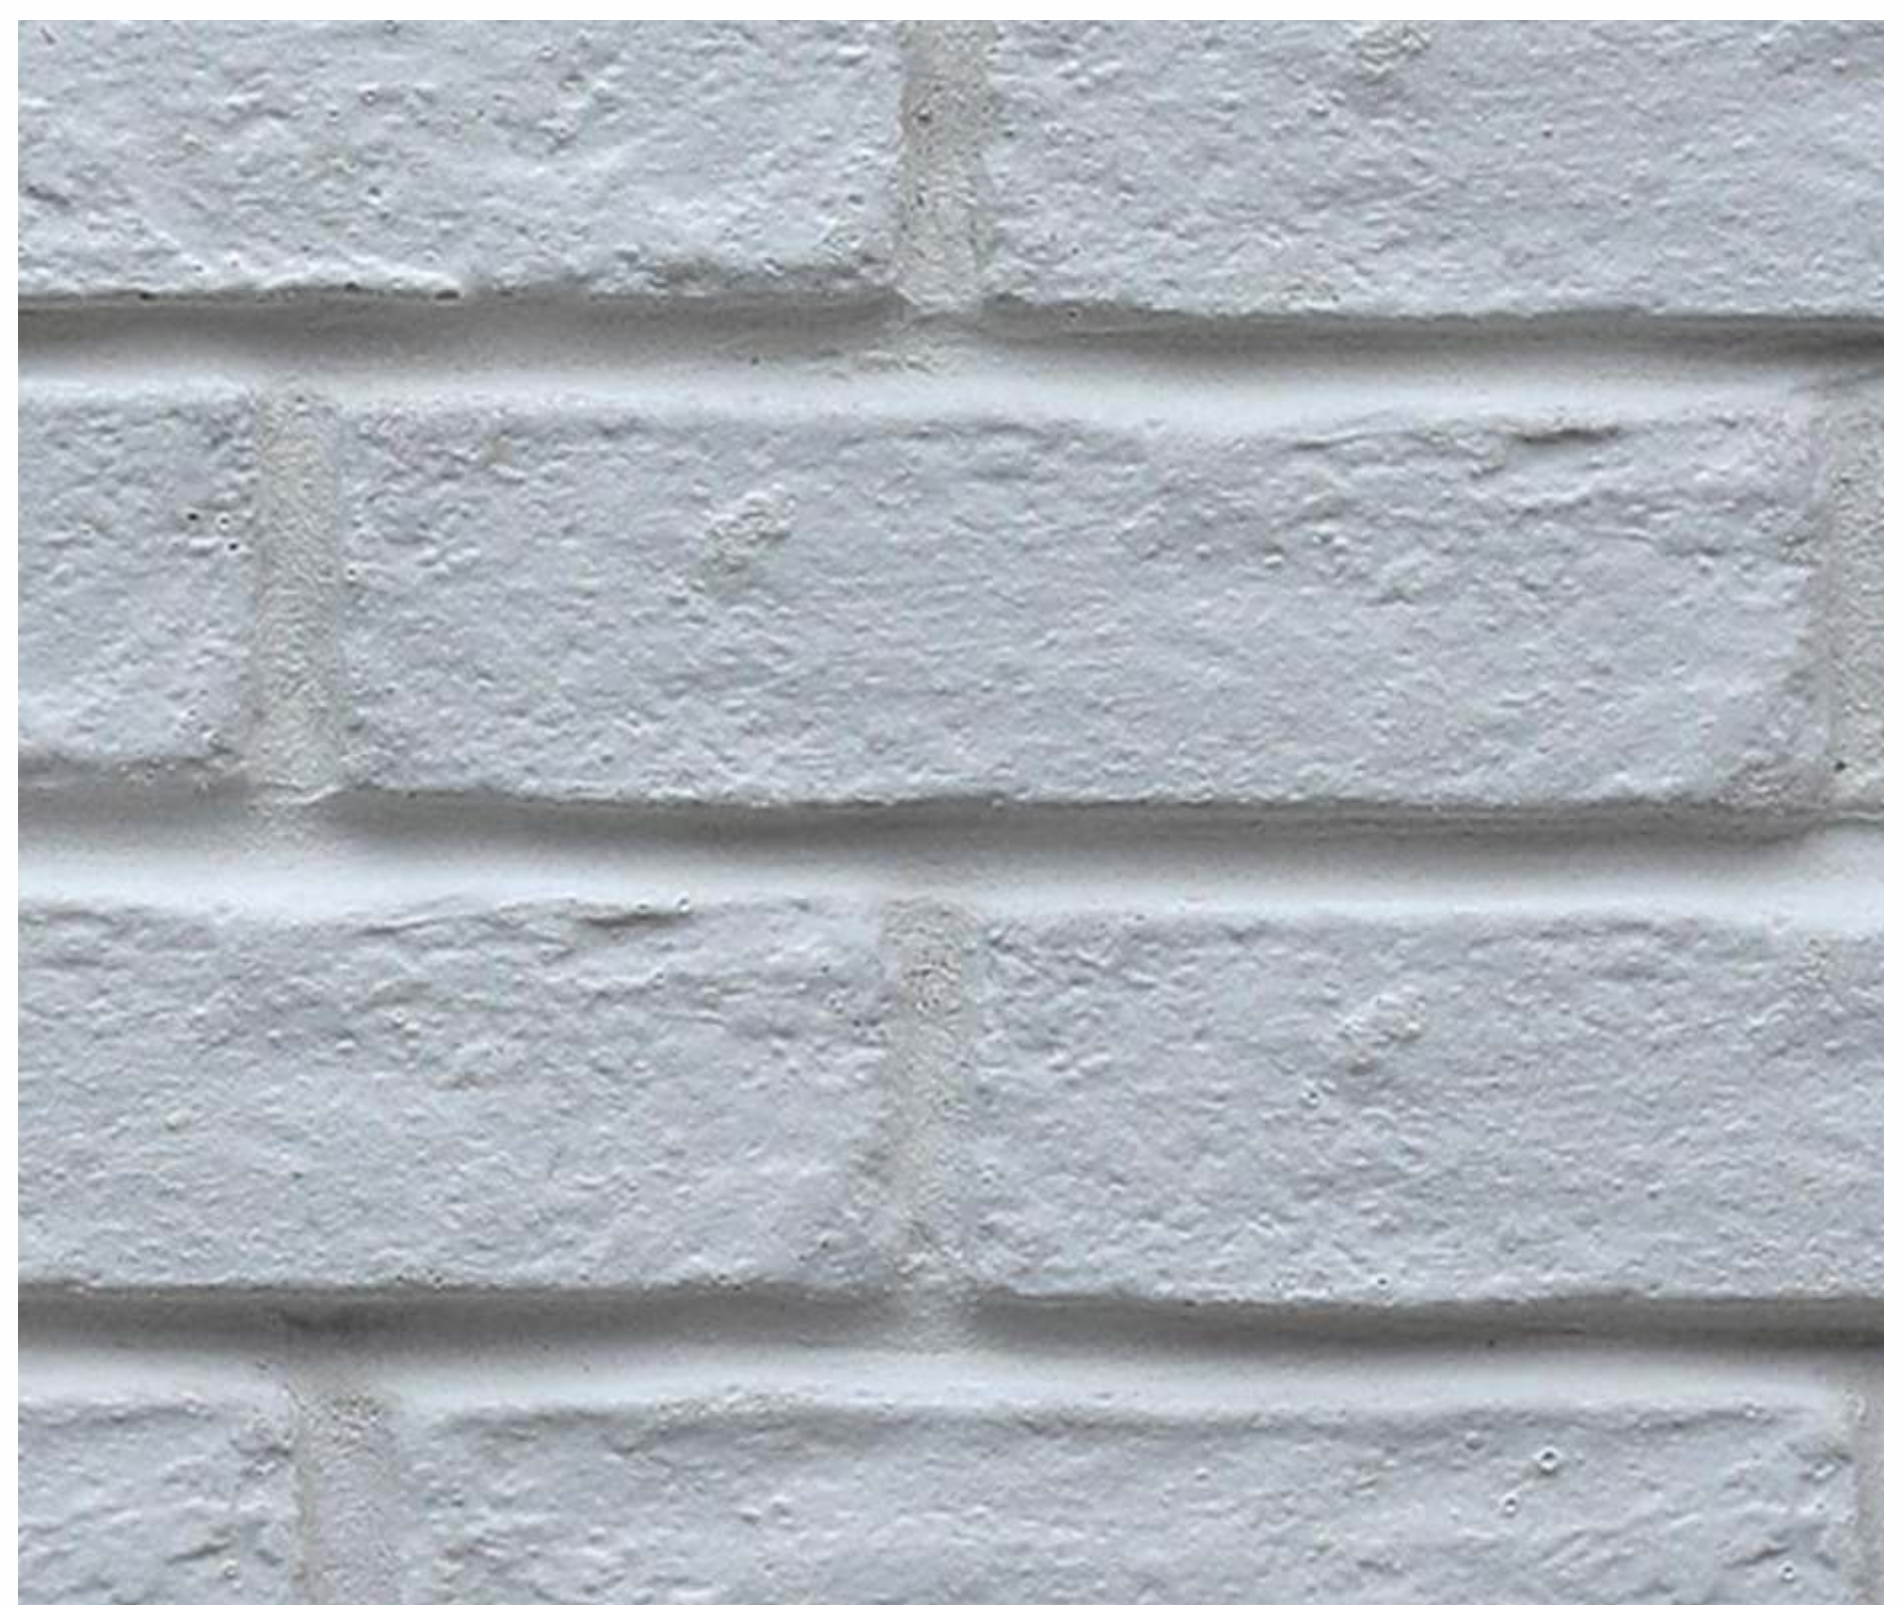

Rustic White - 103 (White Grout)

210 x 63 x 14 mm (± 5 % Tolerance) 7.00 Sq.ft. Per Box (48 Pcs.)