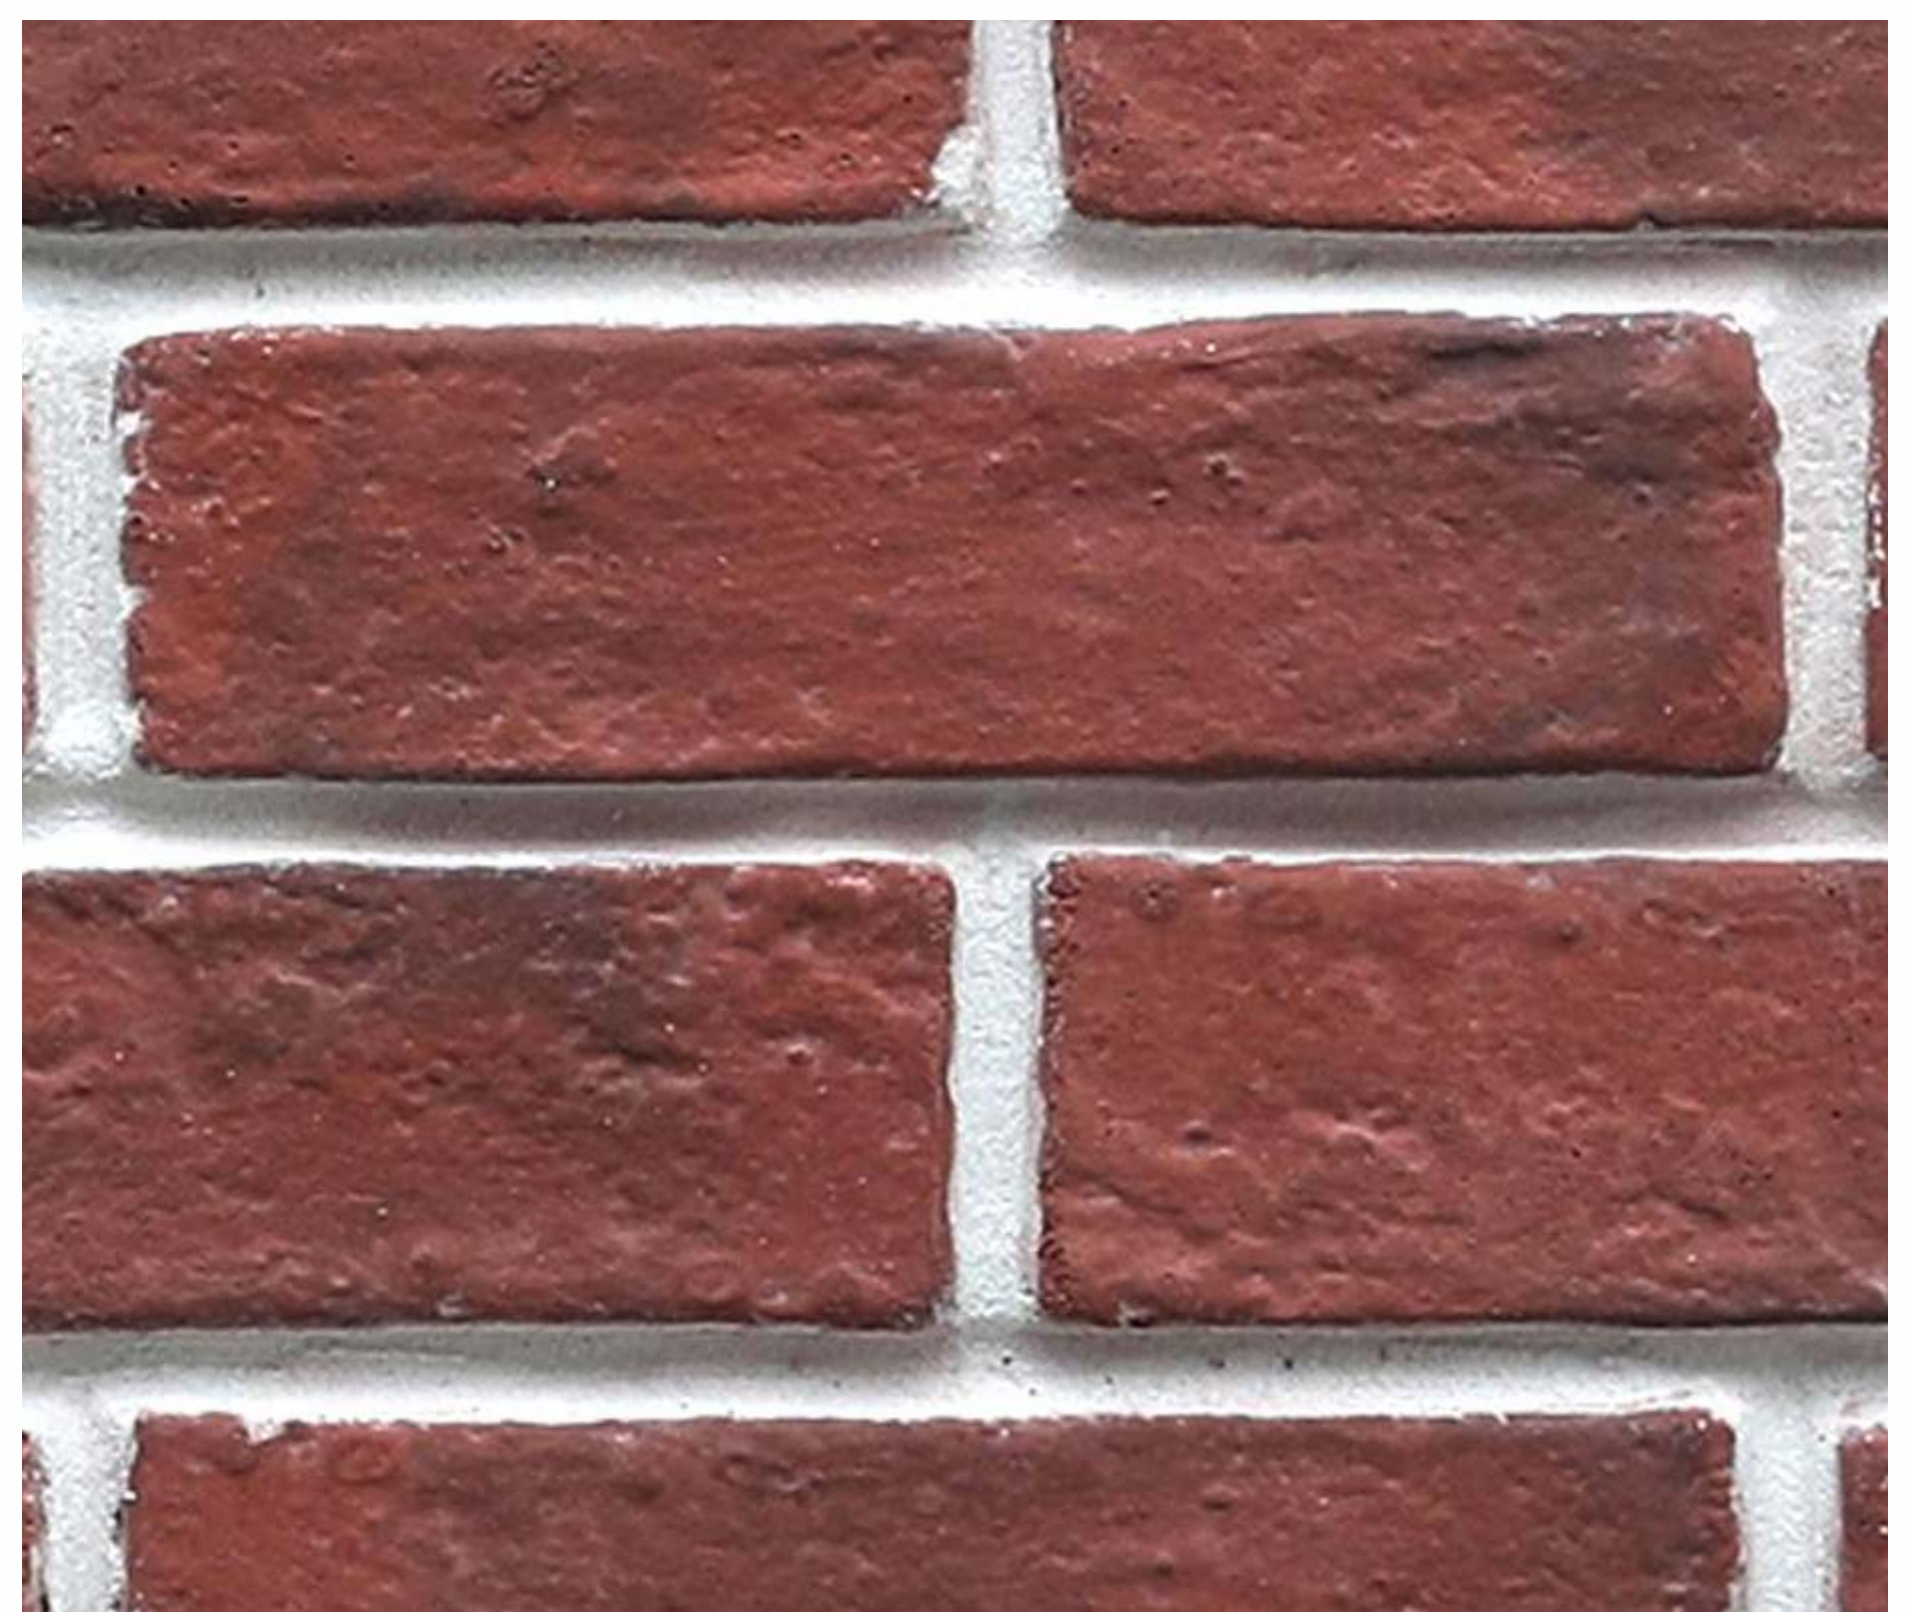

Rustic Burnt Red - 104 (White Grout)

210 x 63 x 14 mm (± 5 % Tolerance) 7.00 Sq.ft. Per Box (48 Pcs.)