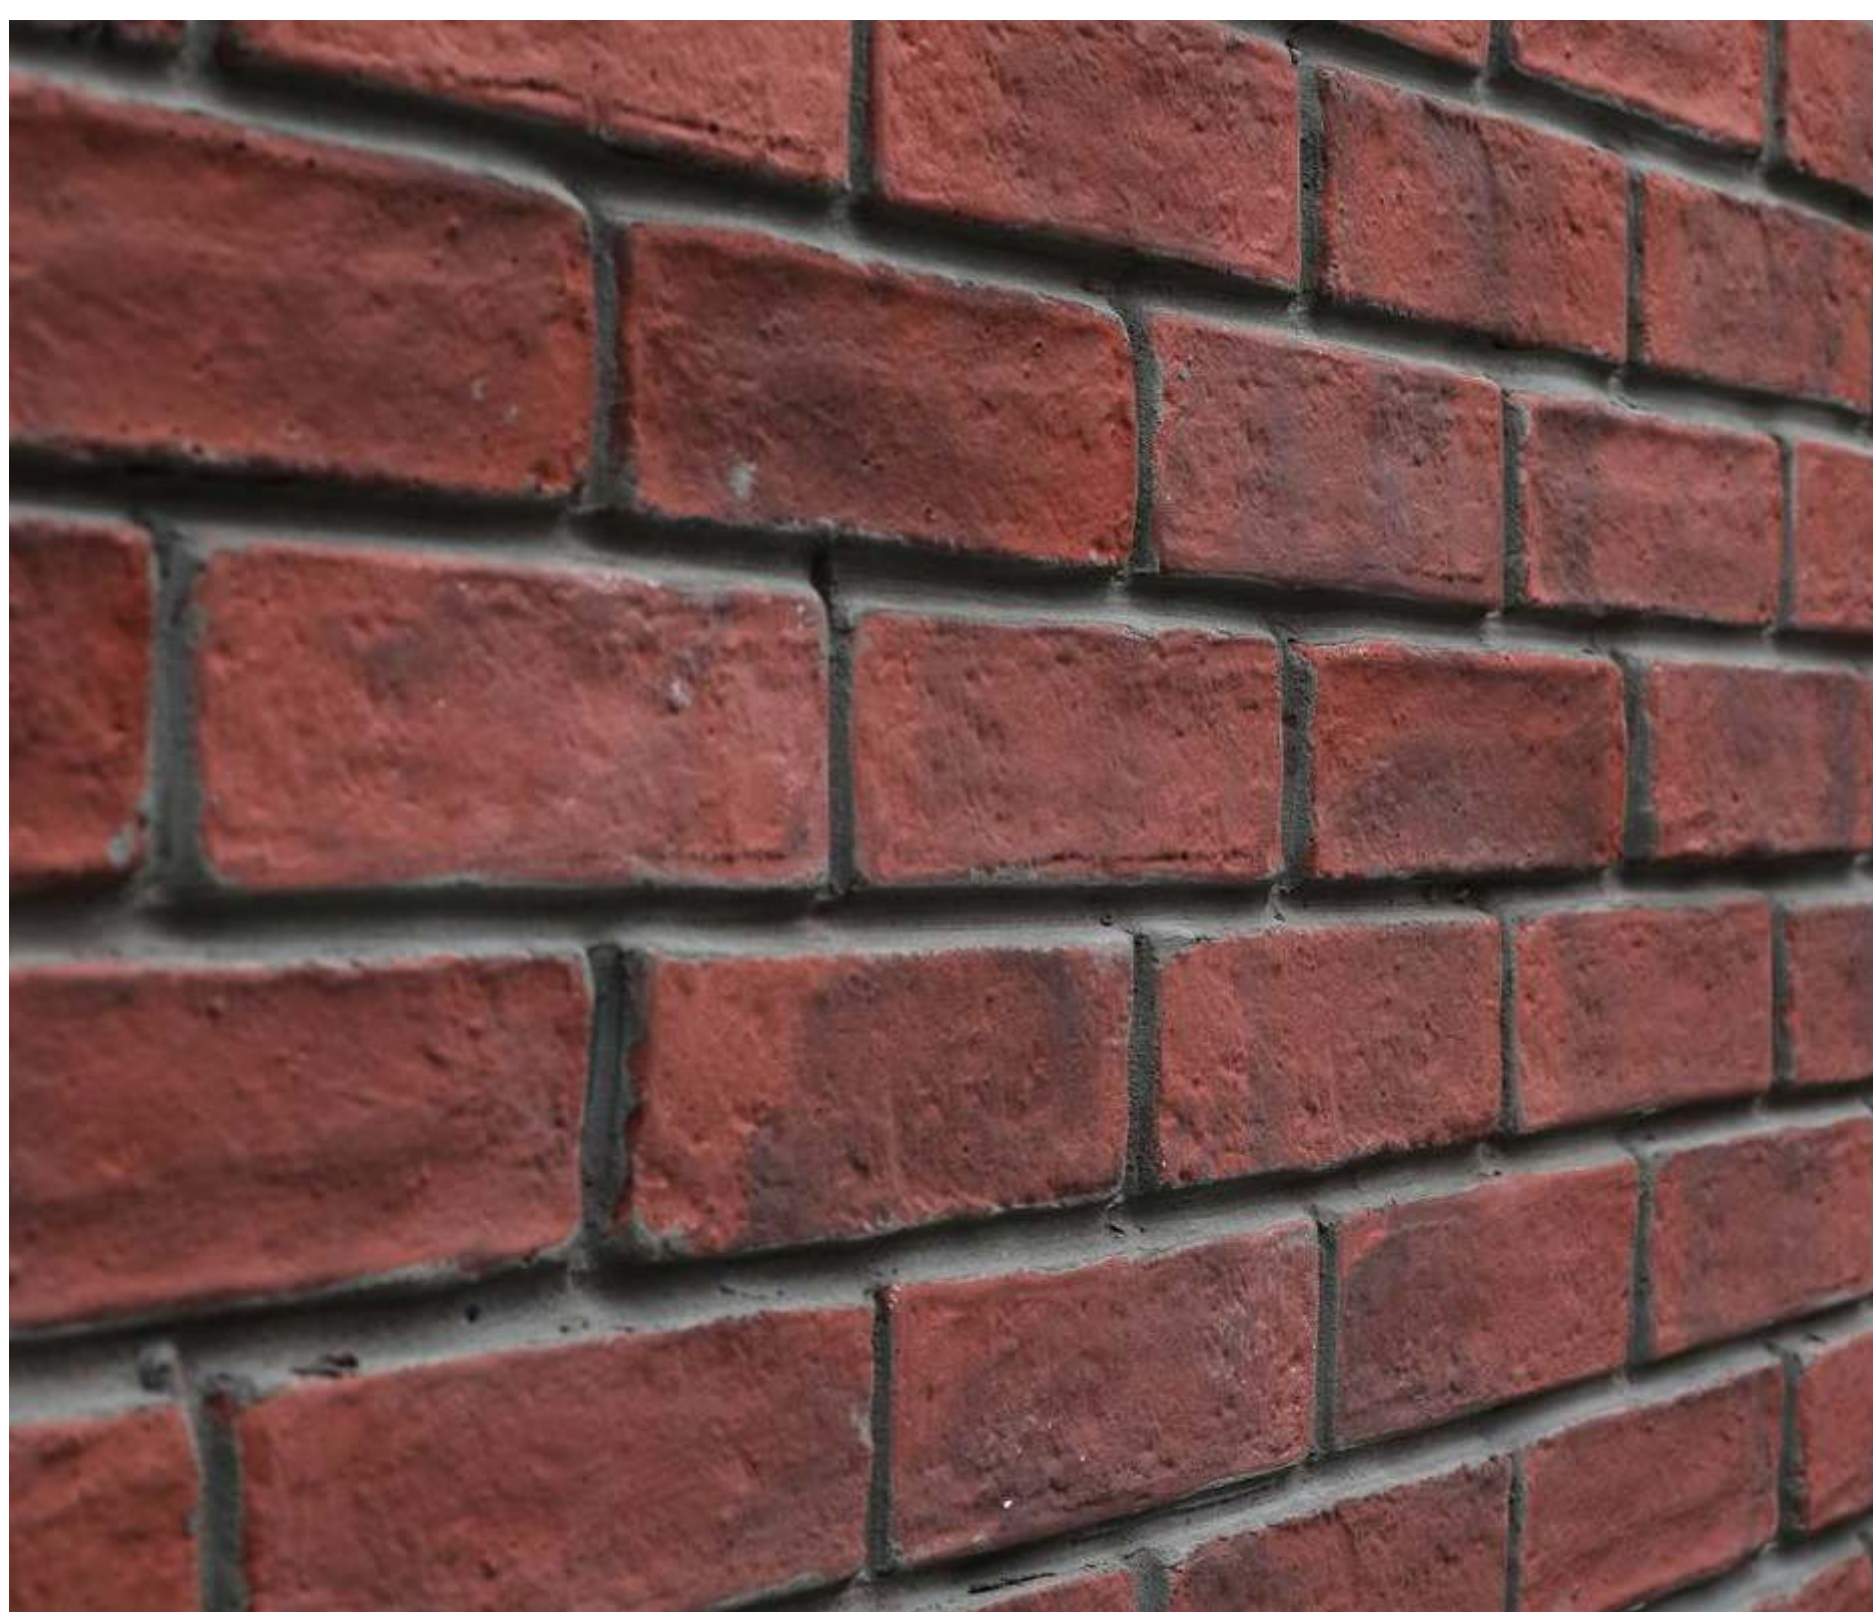

Rustic Burnt Red - 104 (Grey Grout)

210 x 63 x 14 mm (± 5 % Tolerance) 7.00 Sq.ft. Per Box (48 Pcs.)