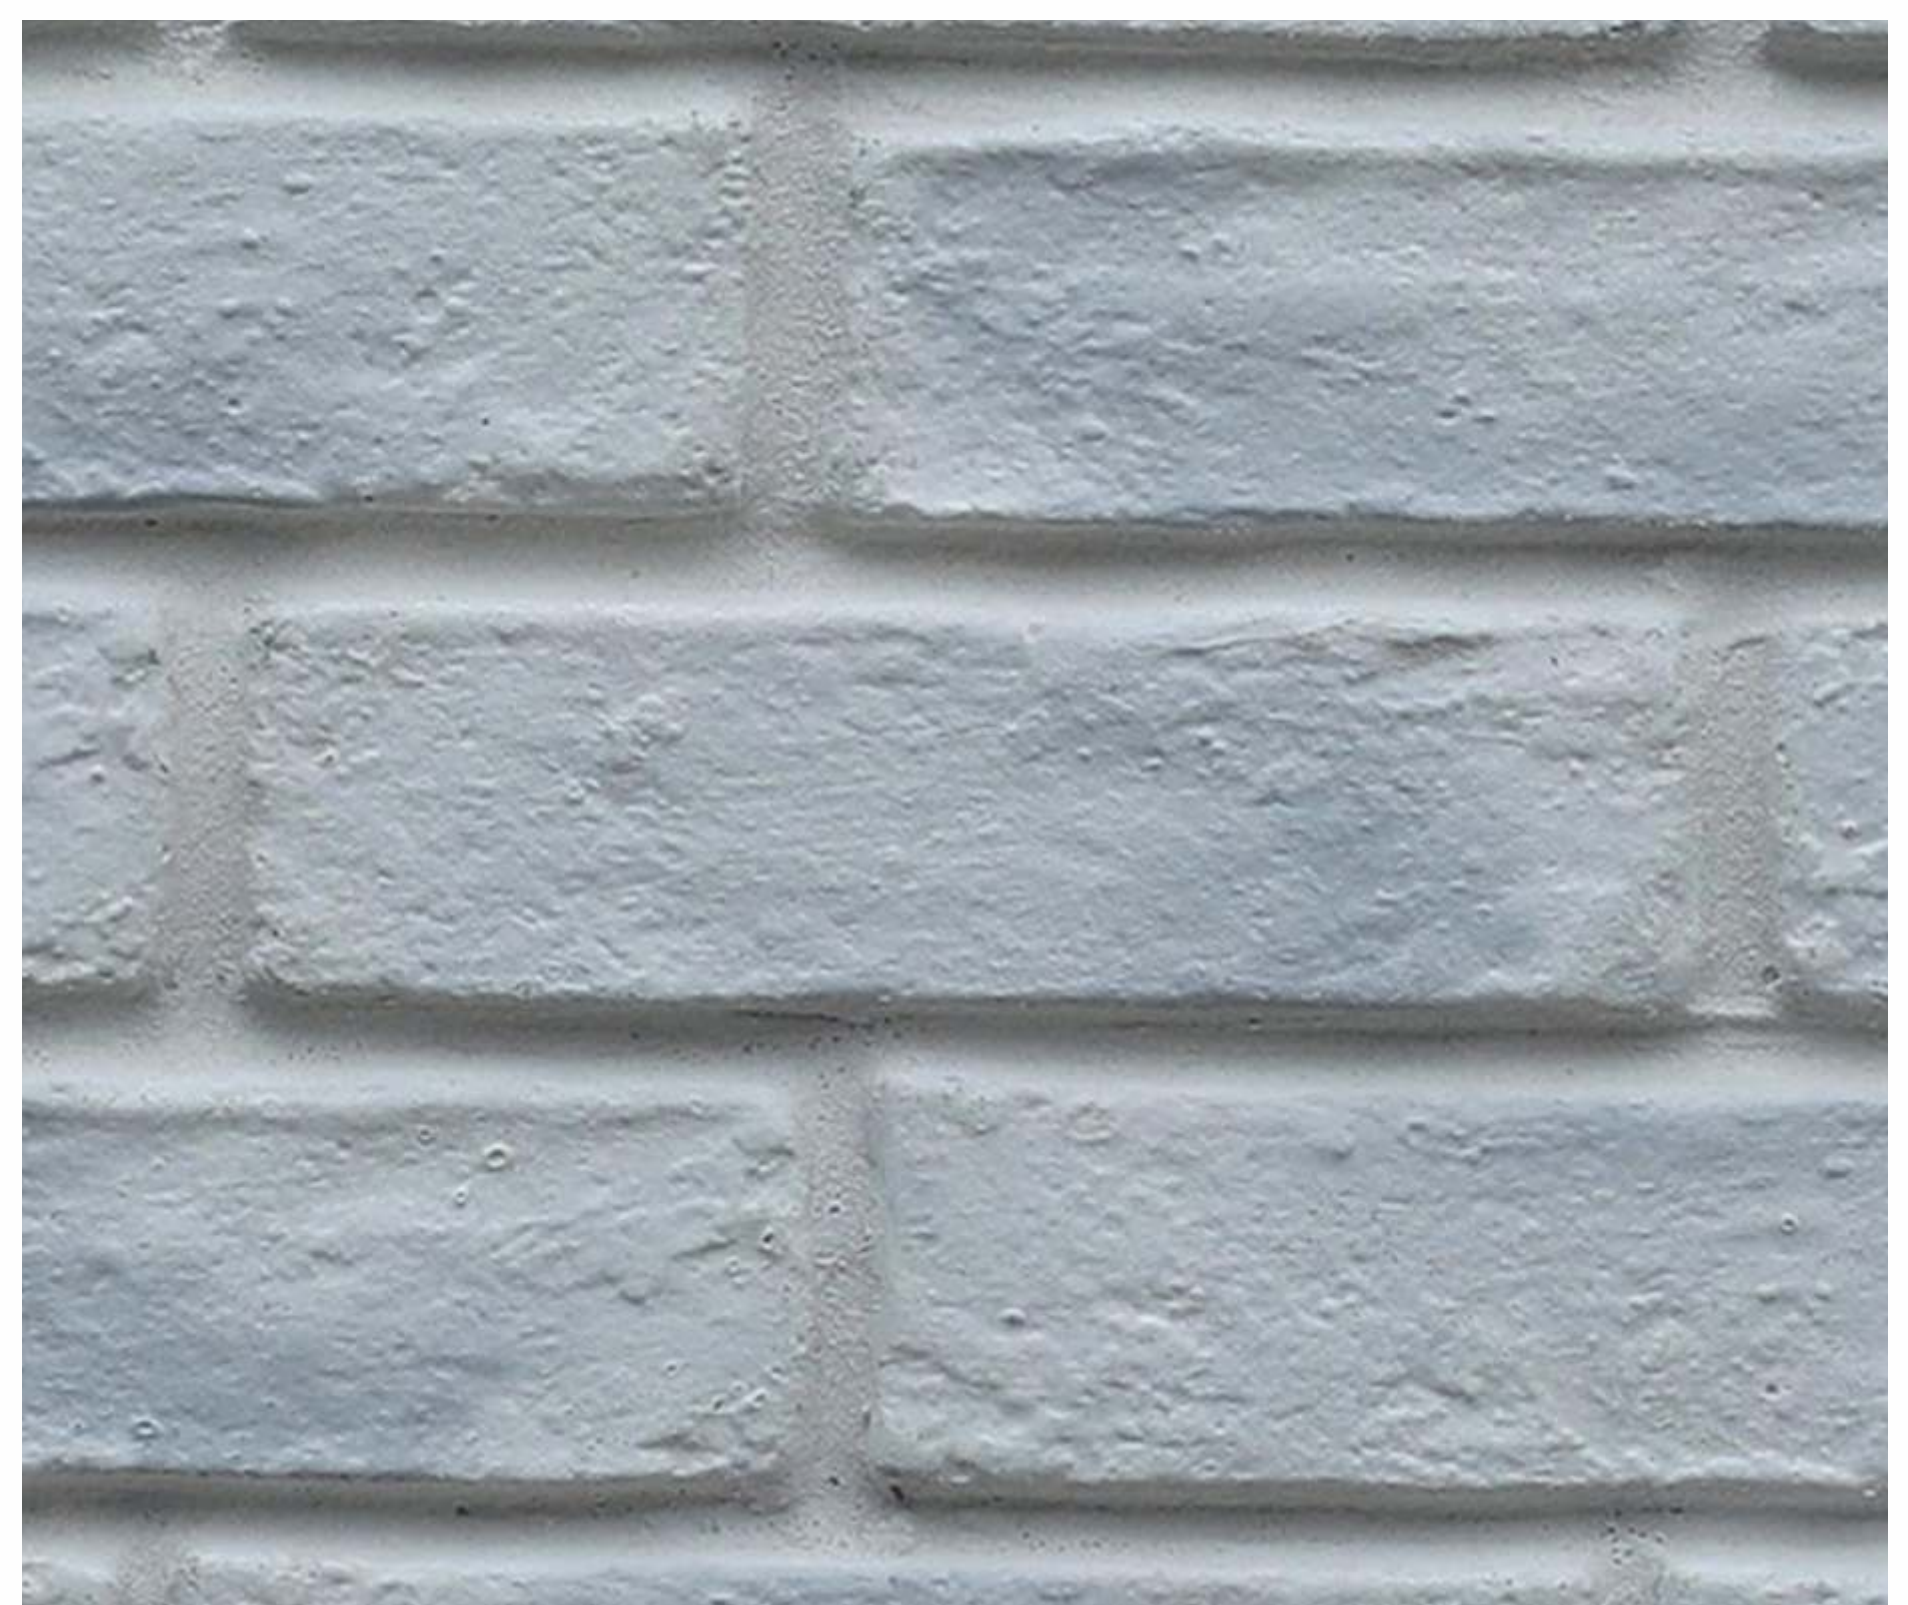

210 x 63 x 14 mm (± 5 % Tolerance) 7.00 Sq.ft. Per Box (48 Pcs.)