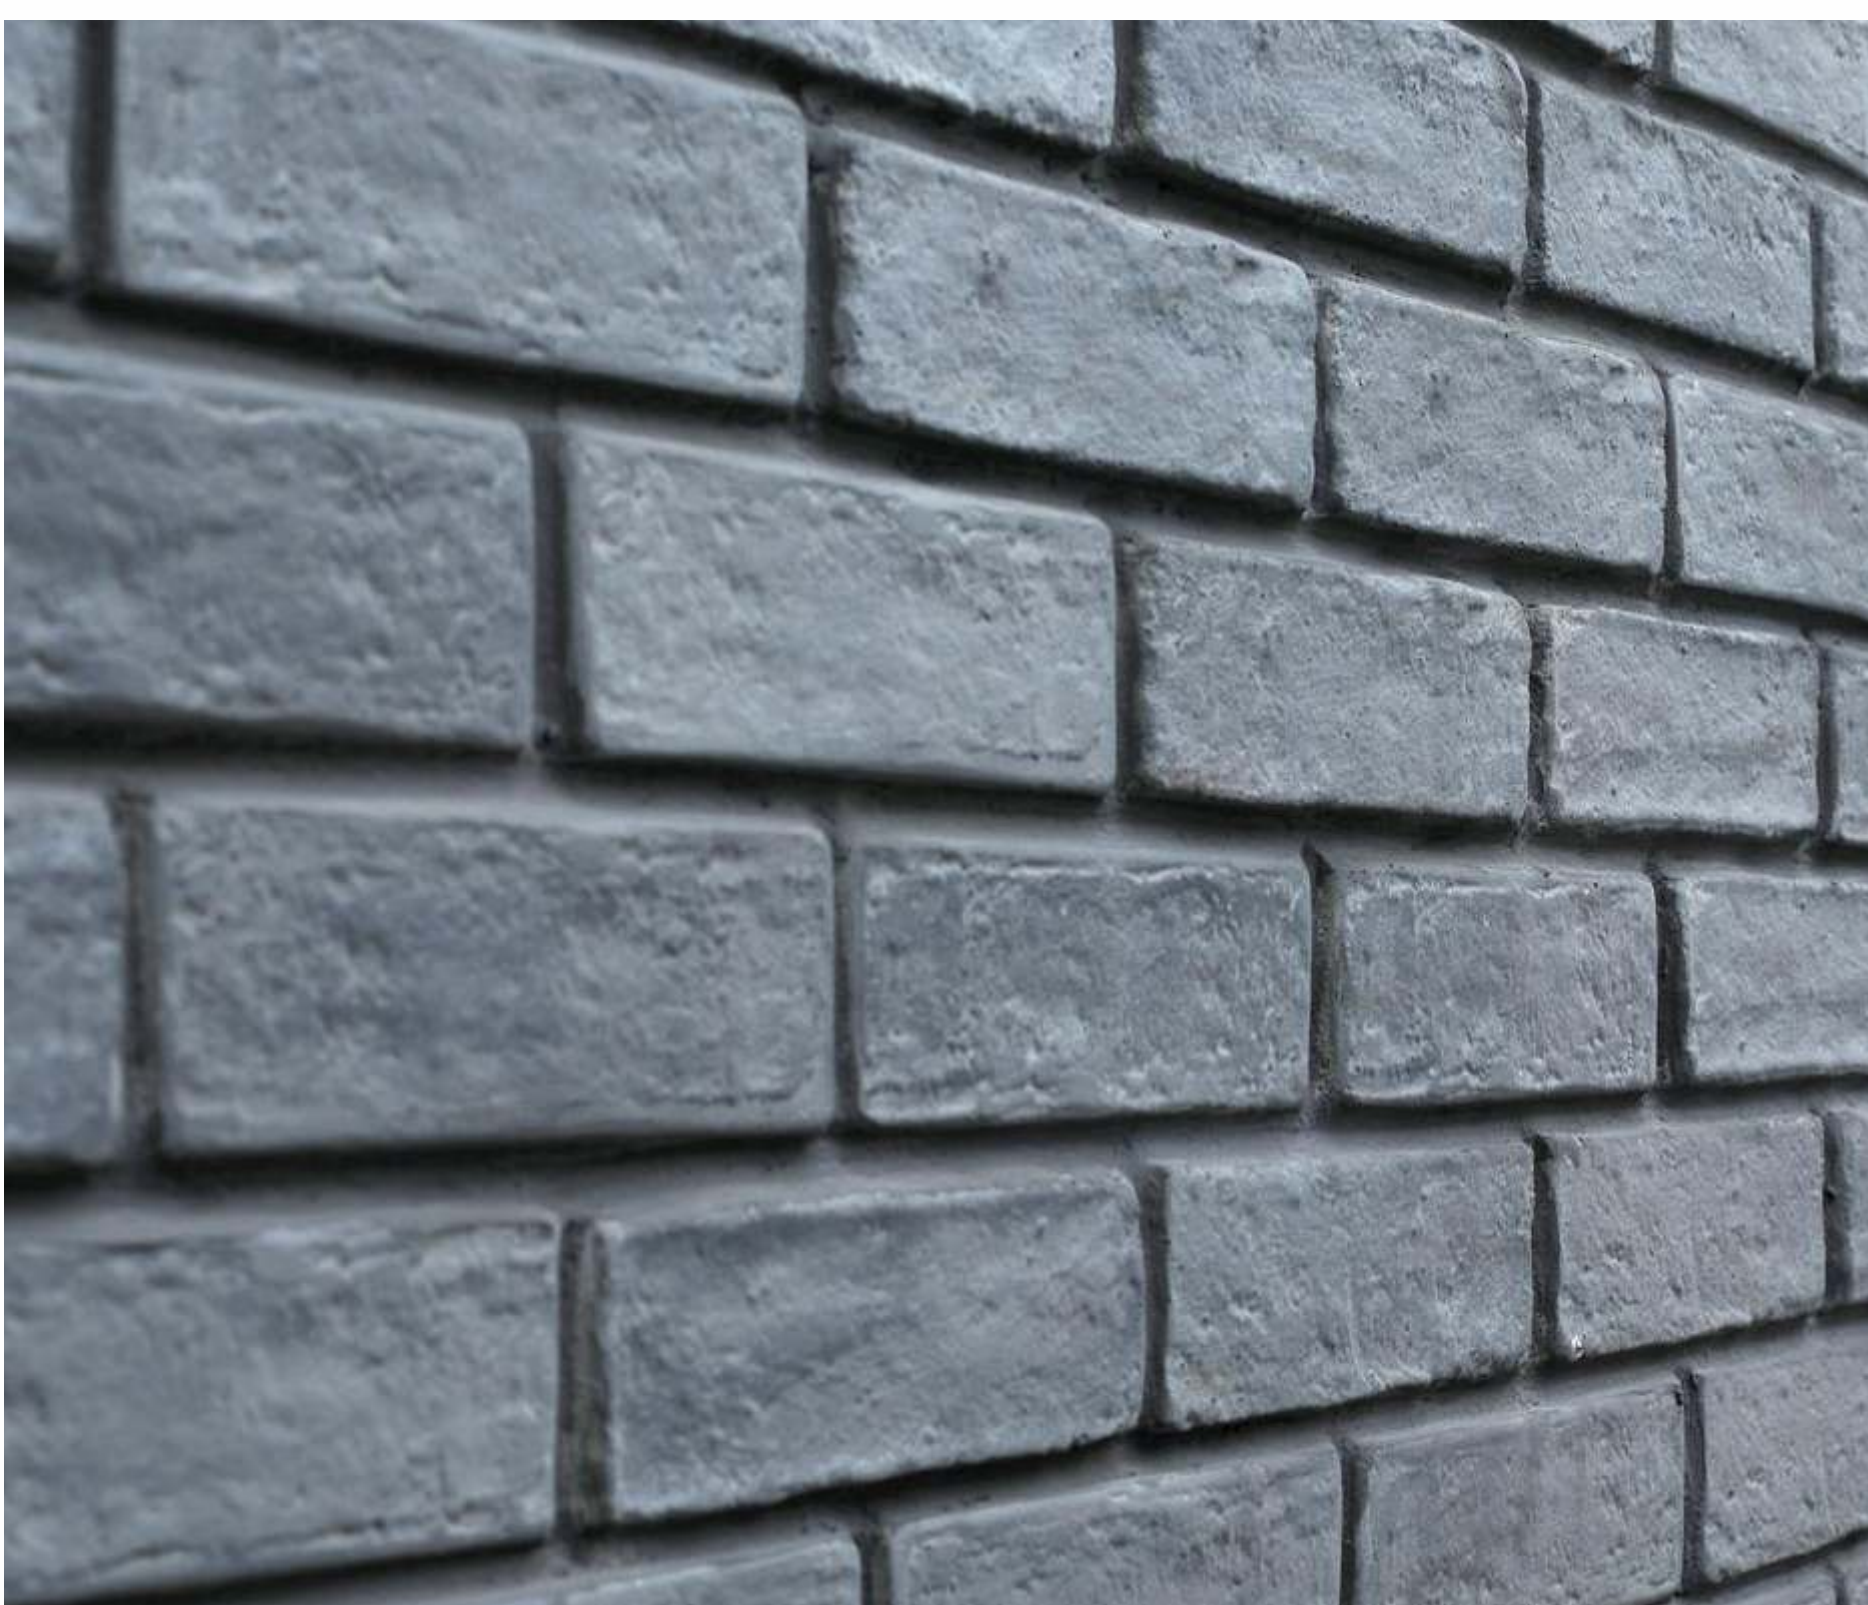

Rustic Grey - 102 (Dark Grey Grout)

210 x 63 x 14 mm (± 5 % Tolerance) 7.00 Sq.ft. Per Box (48 Pcs.)