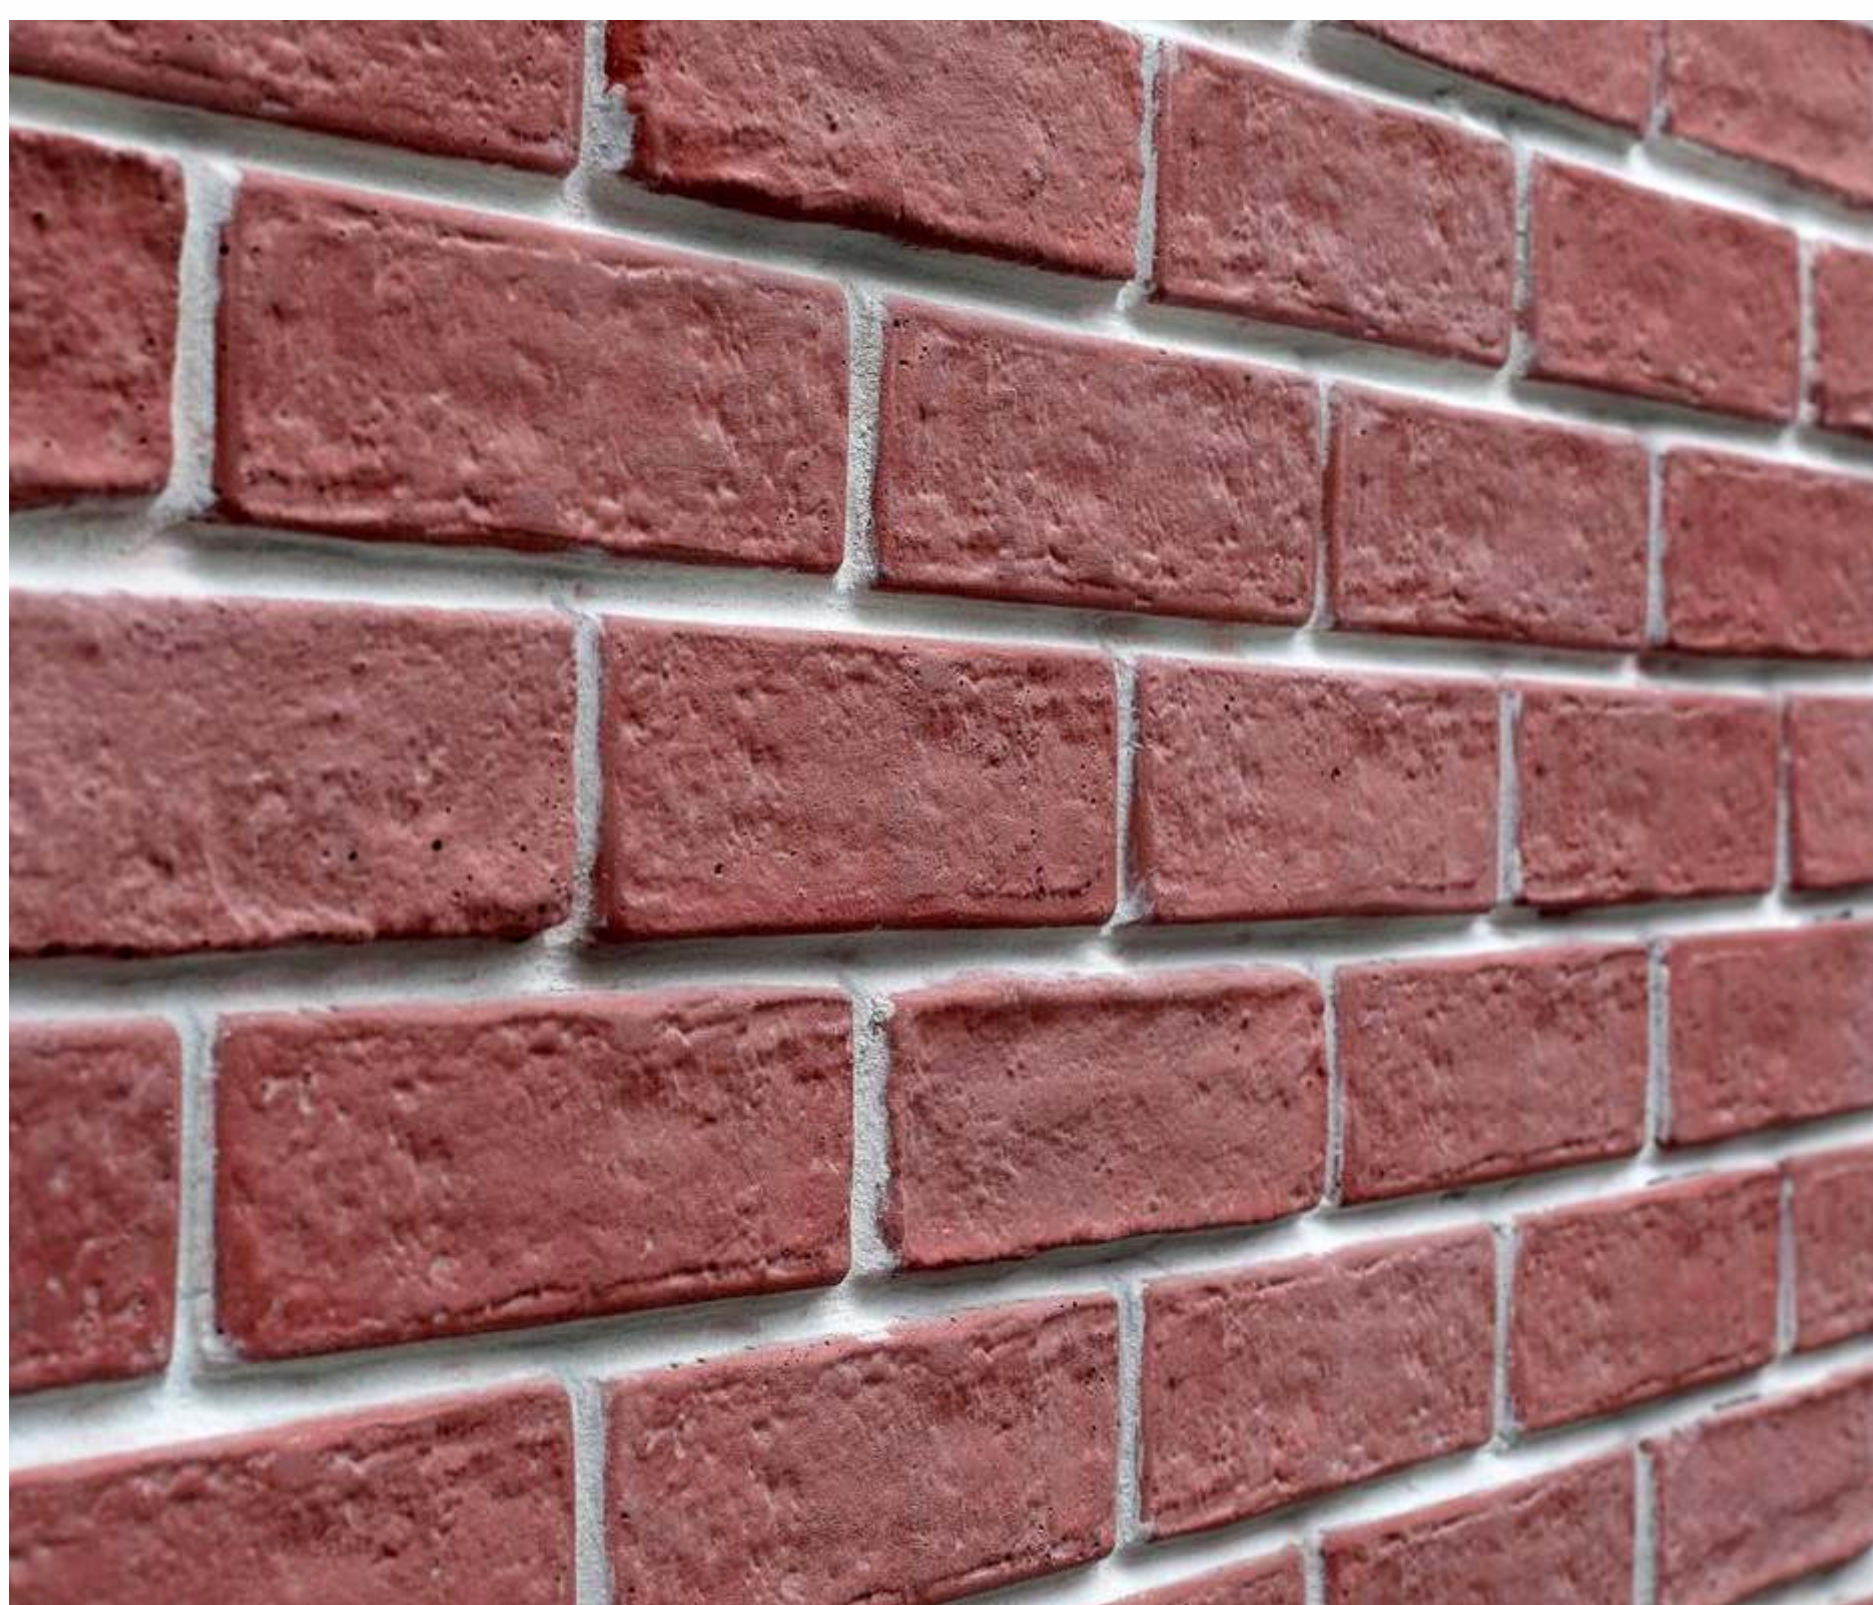

**PureArch**

SOLID SURFACE ● BASIN ● BRICKS

[www.purearch.in](http://www.purearch.in)

Rustic Red - 101 (Grey Grout)

210 x 63 x 14 mm ( ± 5 % Tolerance) 7.00 Sq.ft. Per Box (48 Pcs.)

Rustic Red - 101 (White Grout)