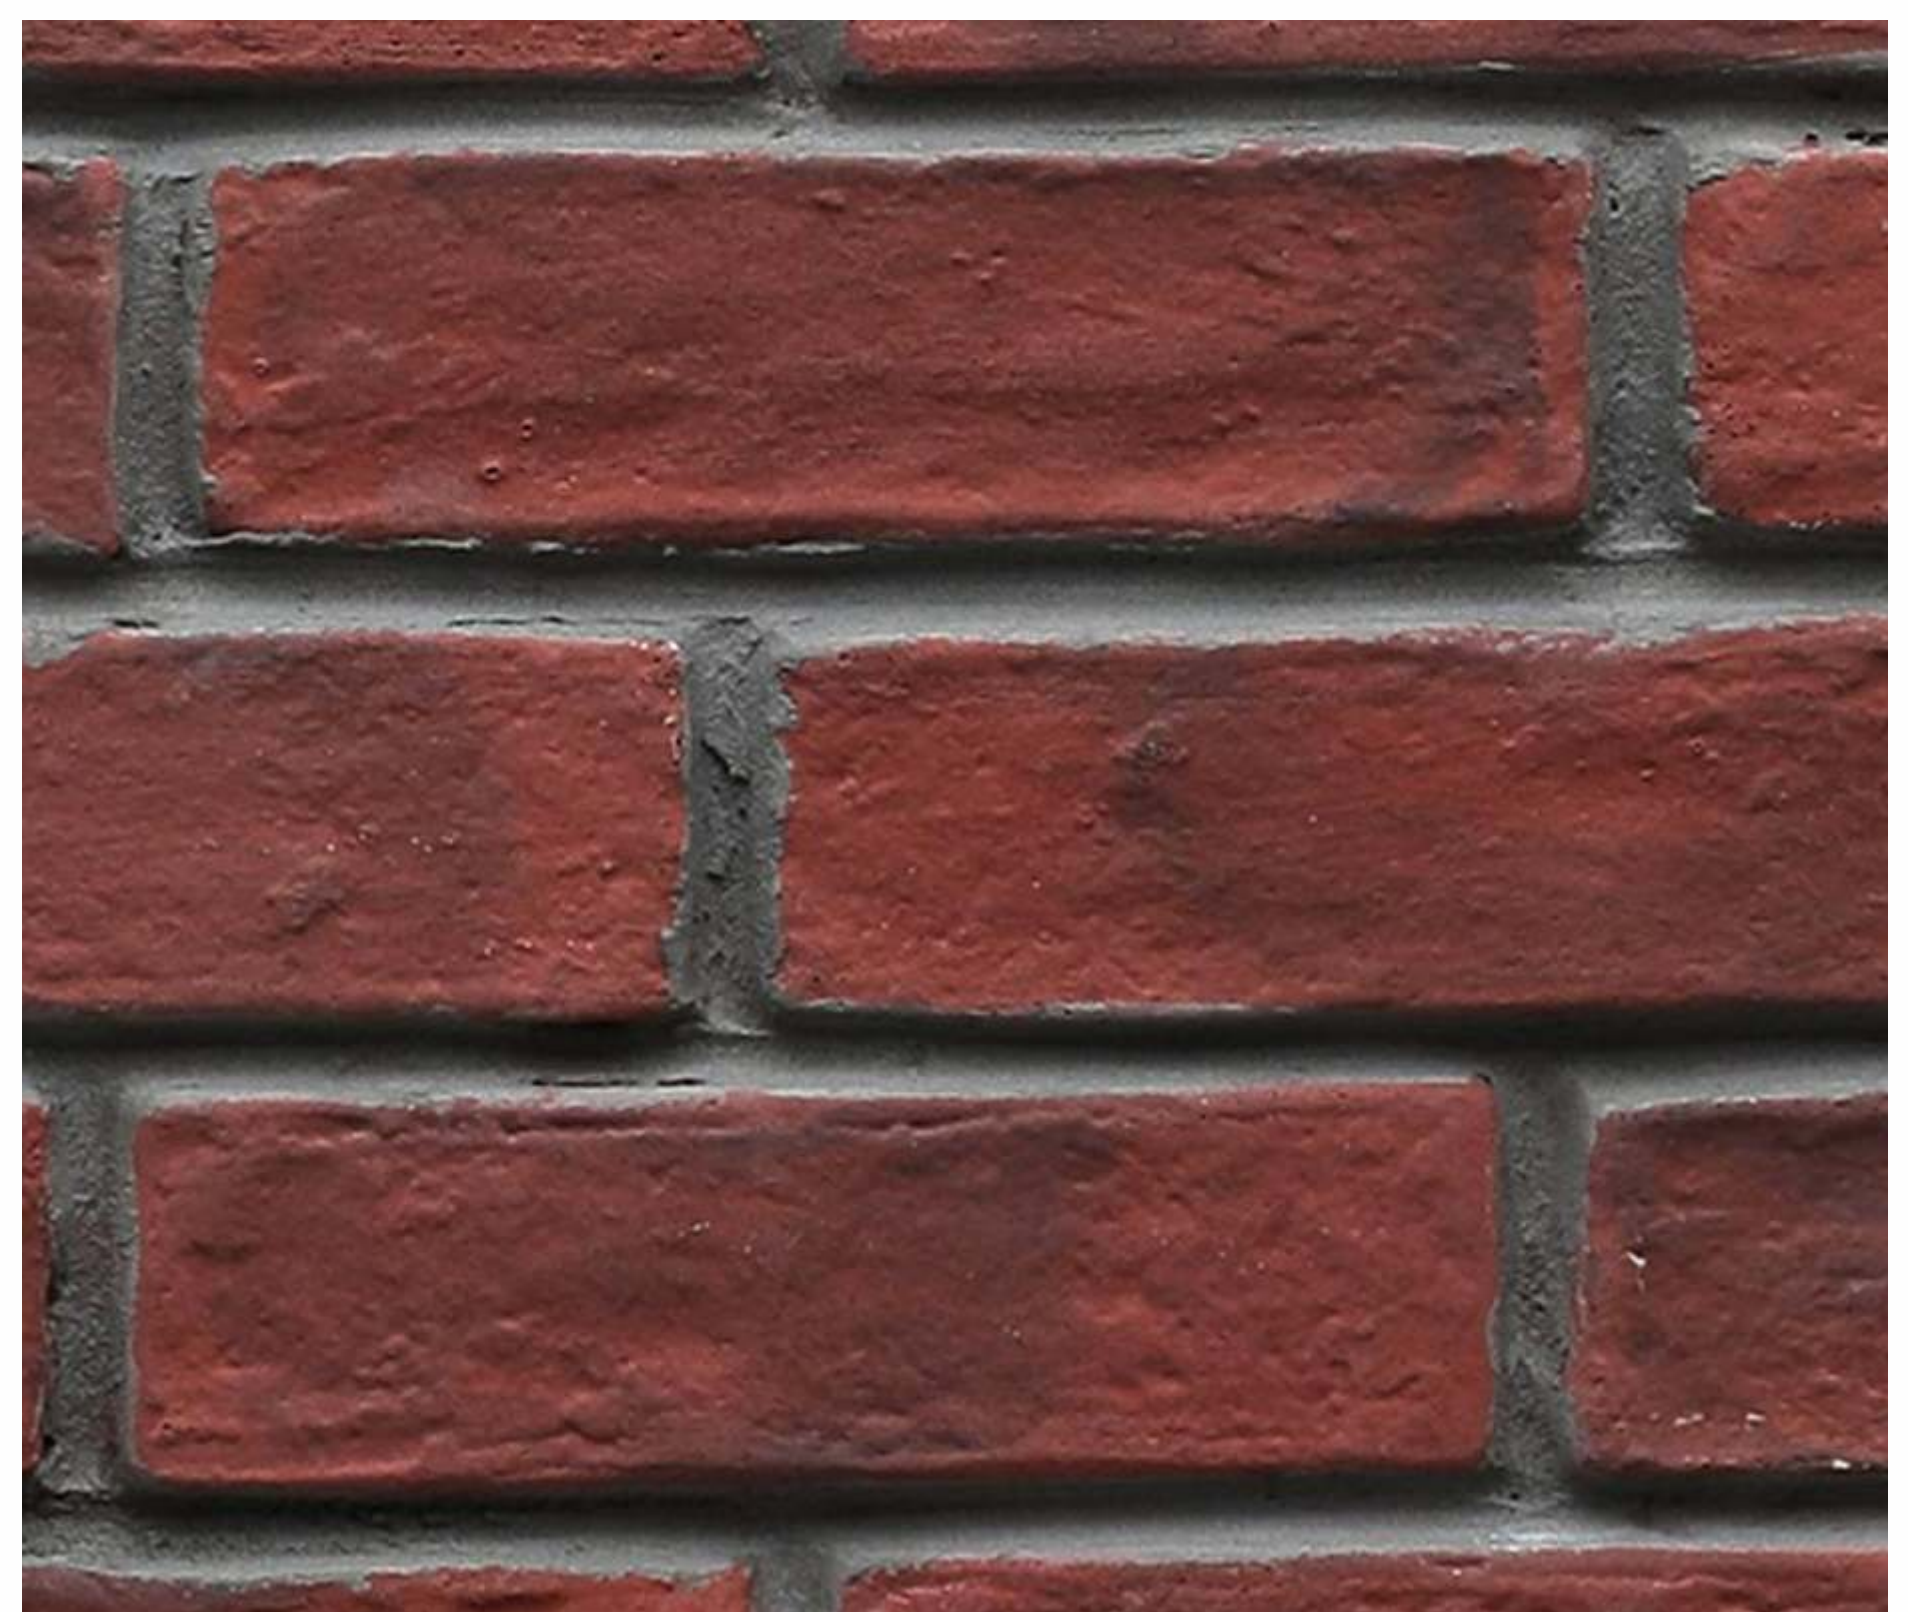

Rustic Burnt Red - 104 (Grey Grout)

210 x 63 x 14 mm (± 5 % Tolerance) 7.00 Sq.ft. Per Box (48 Pcs.)