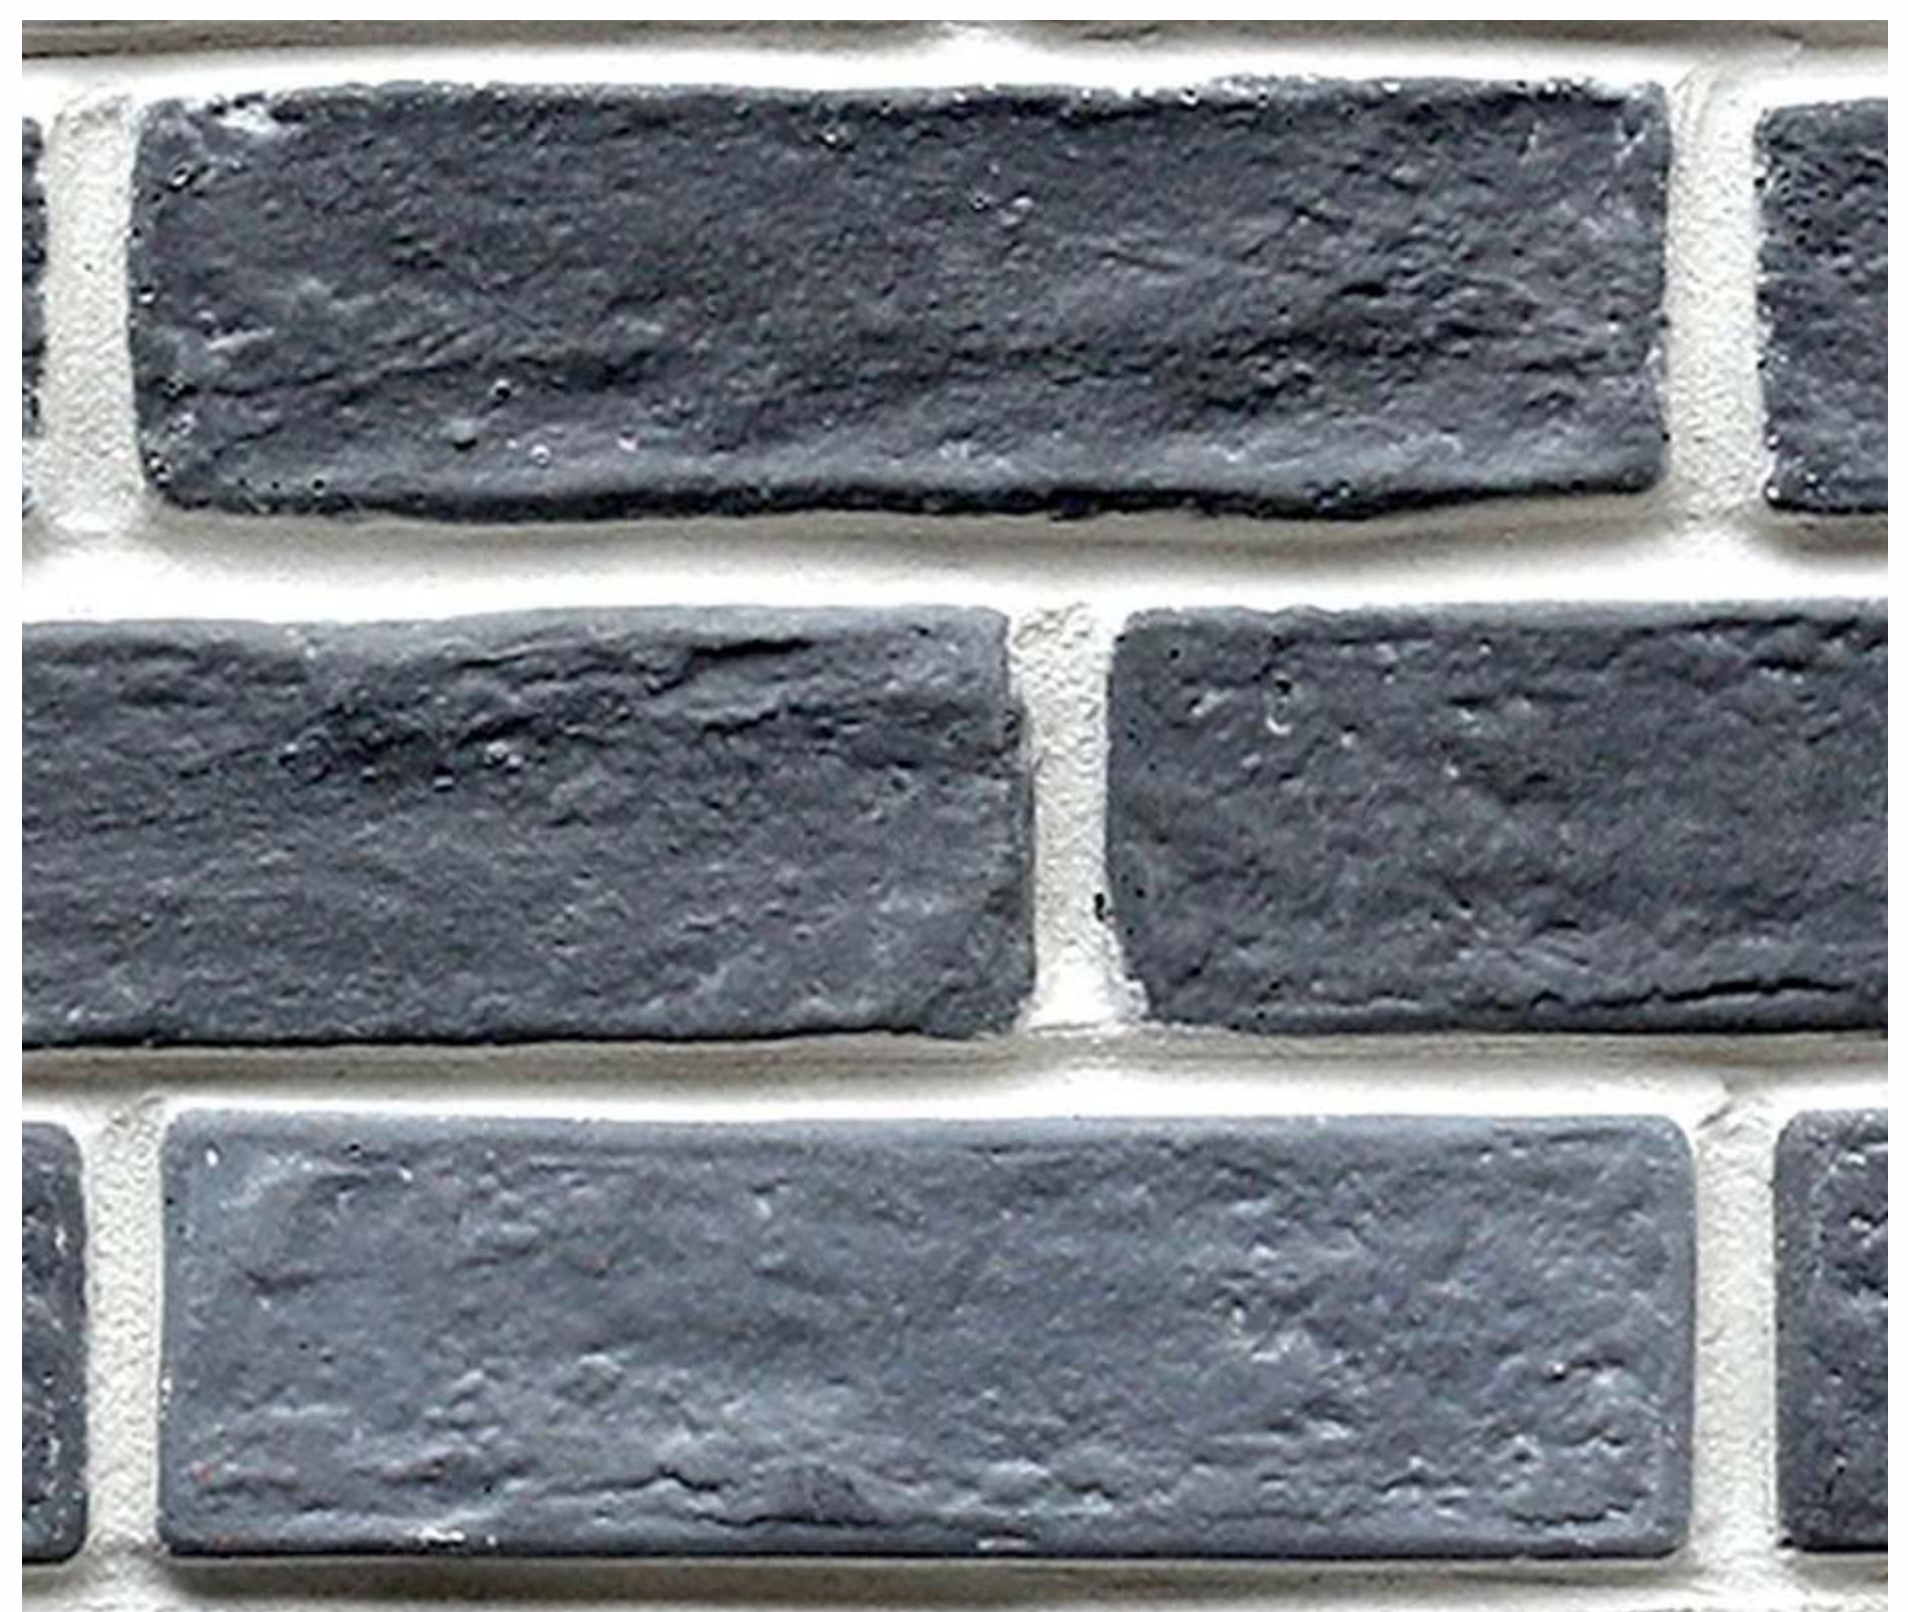

210 x 63 x 14 mm (± 5 % Tolerance) 7.00 Sq.ft. Per Box (48 Pcs.)