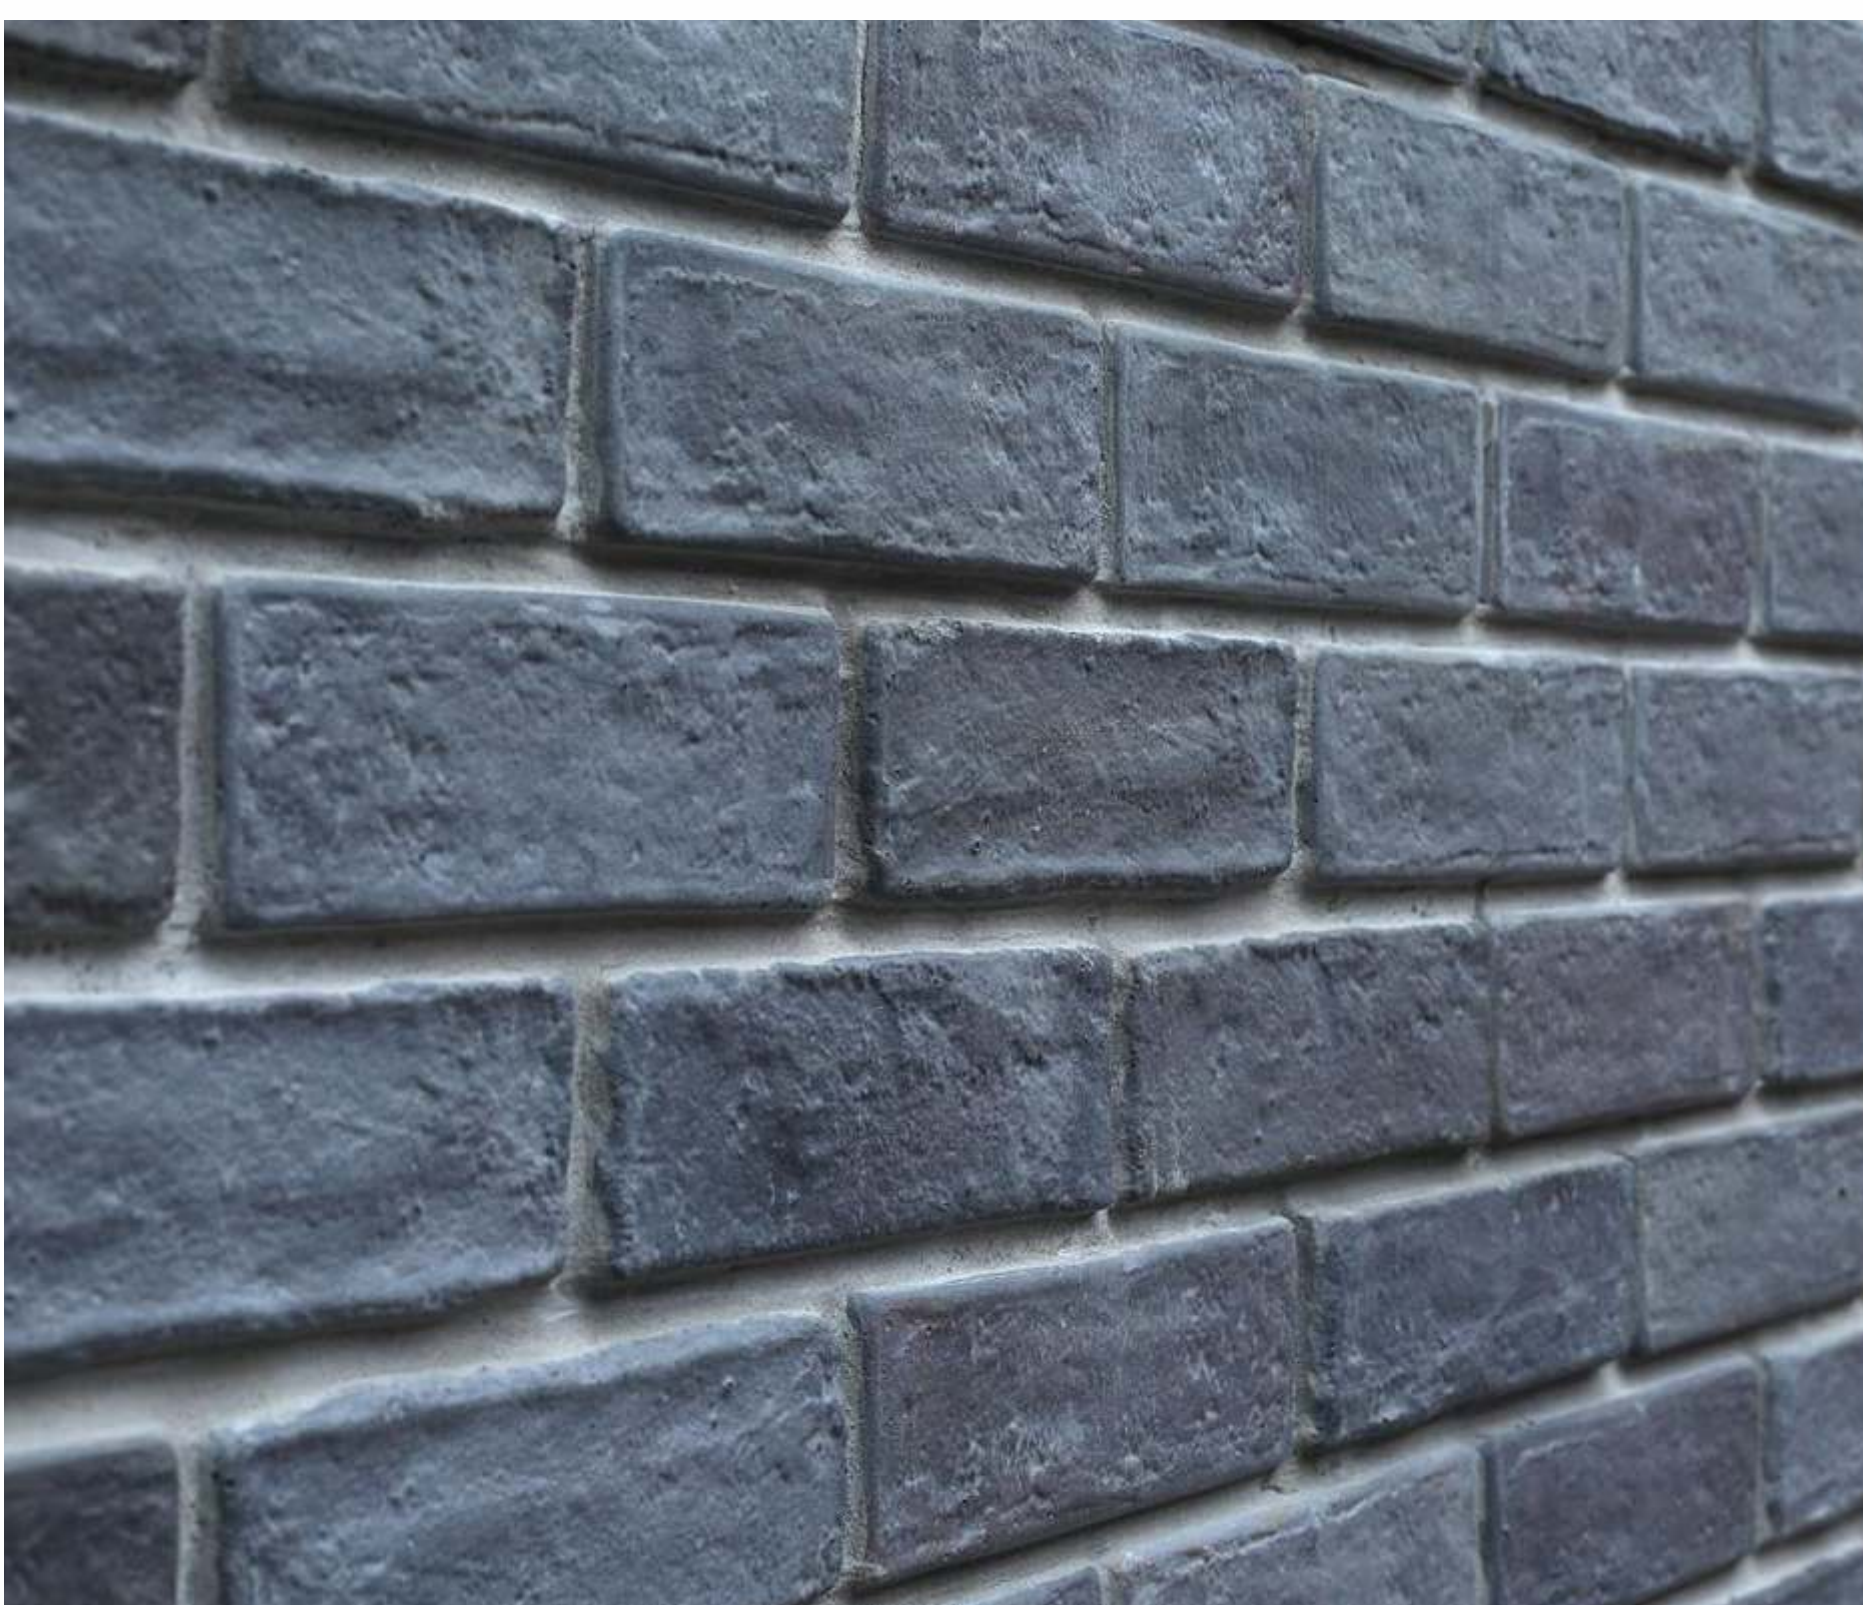

Rustic Grey - 102 (Light Grey Grout)

210 x 63 x 14 mm (± 5 % Tolerance) 7.00 Sq.ft. Per Box (48 Pcs.)