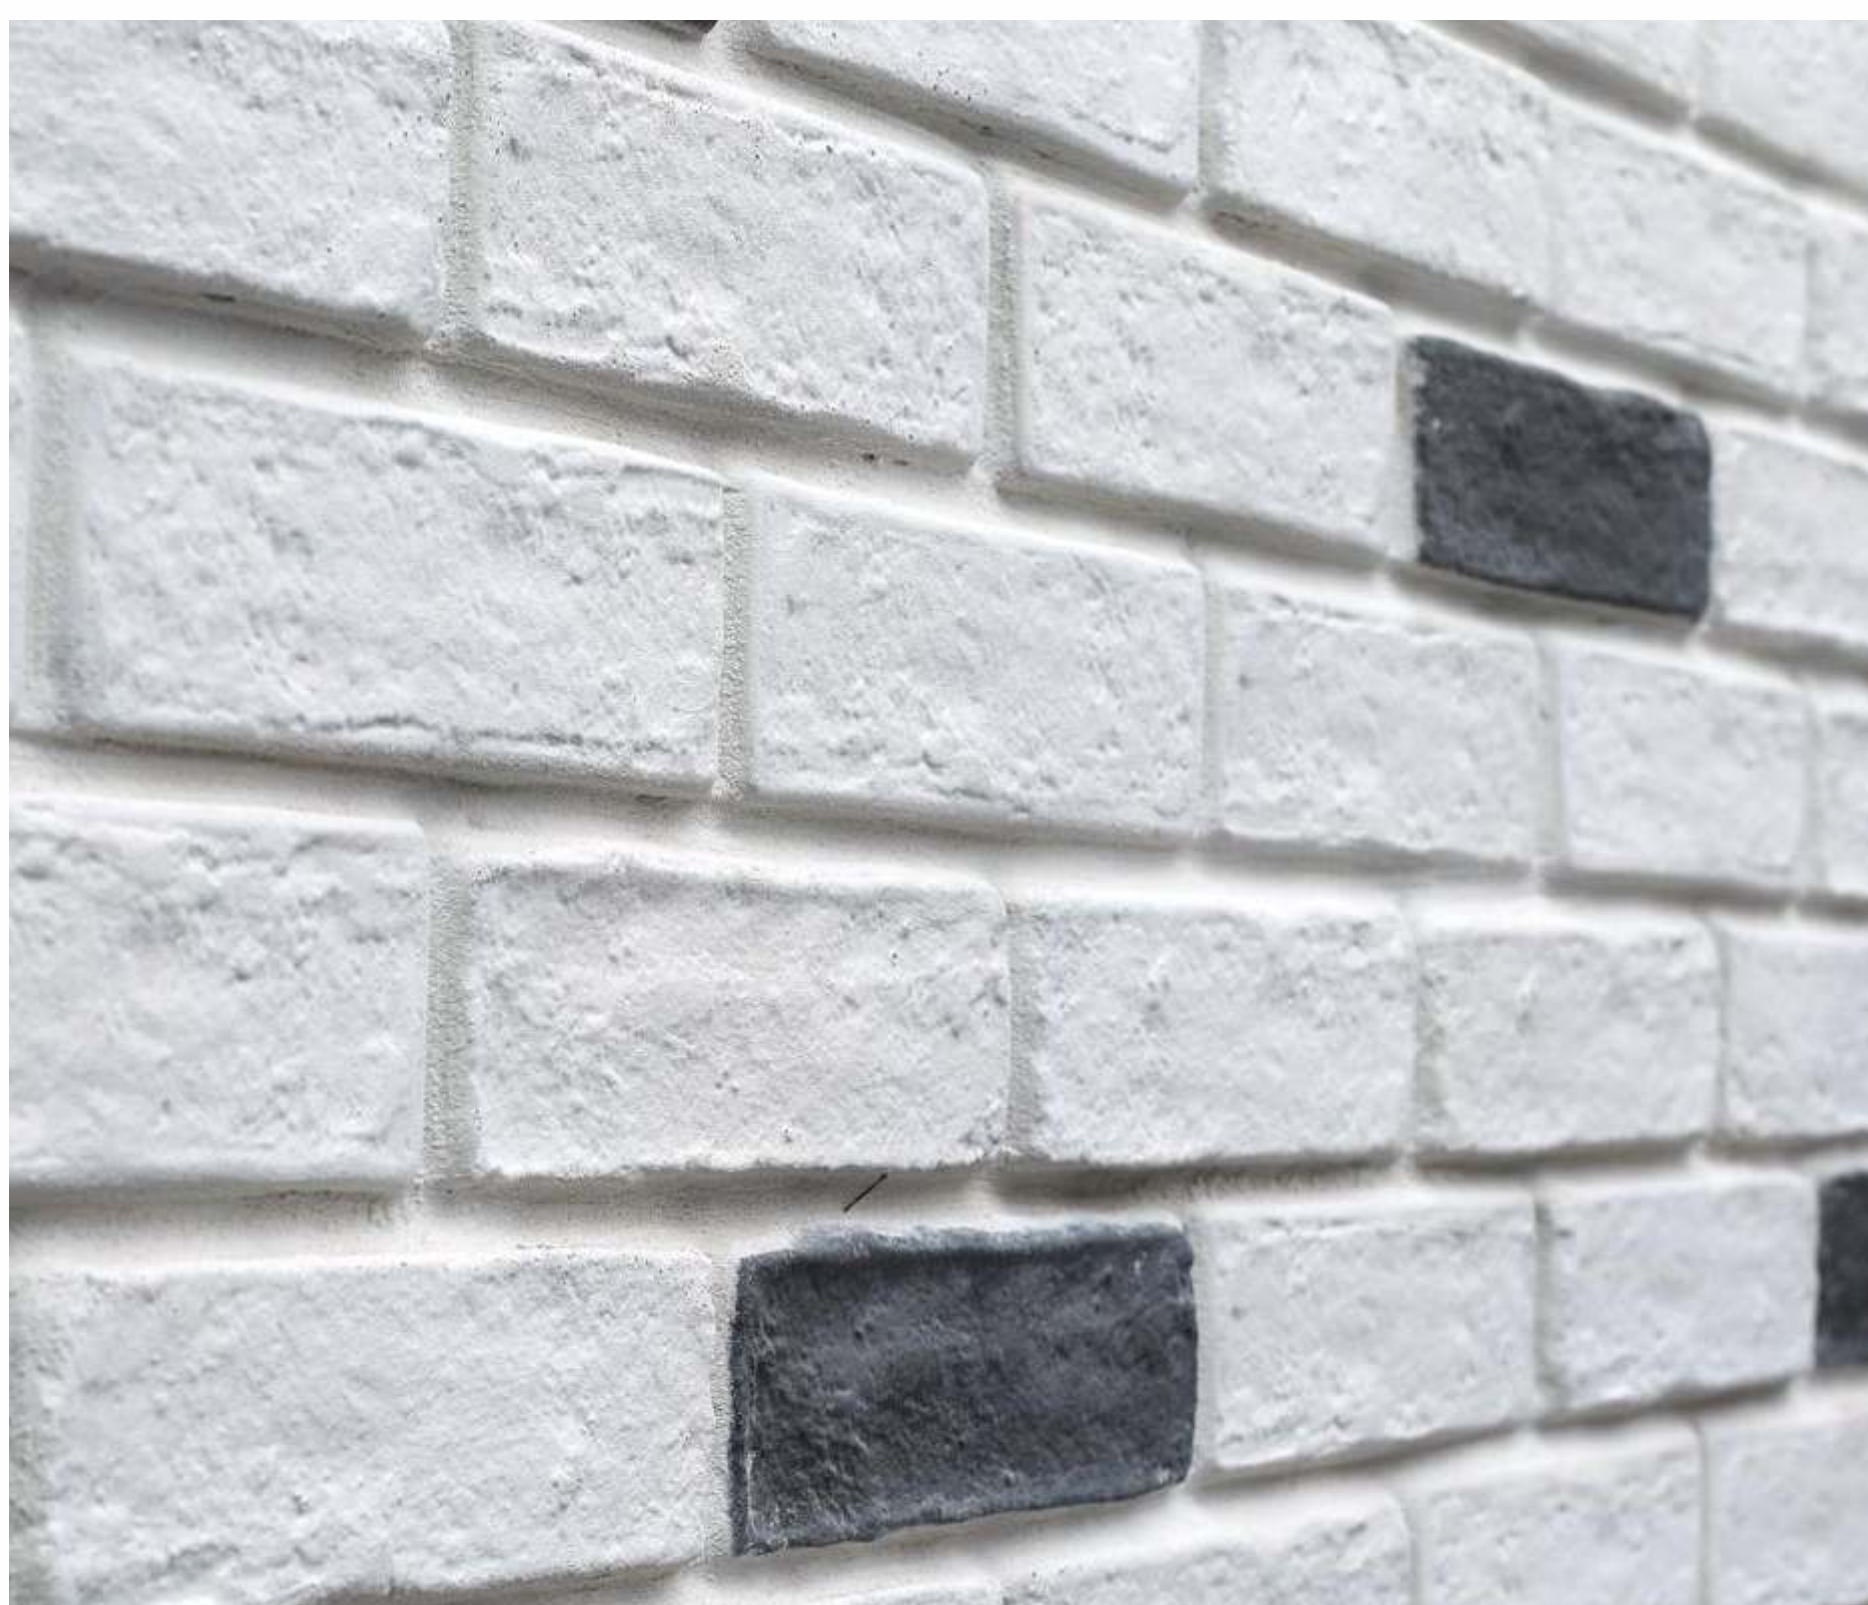

**Different Combination
Rustic White with Rustic Grey**

210 x 63 x 14 mm (± 5 % Tolerance) 7.00 Sq.ft. Per Box (48 Pcs.)