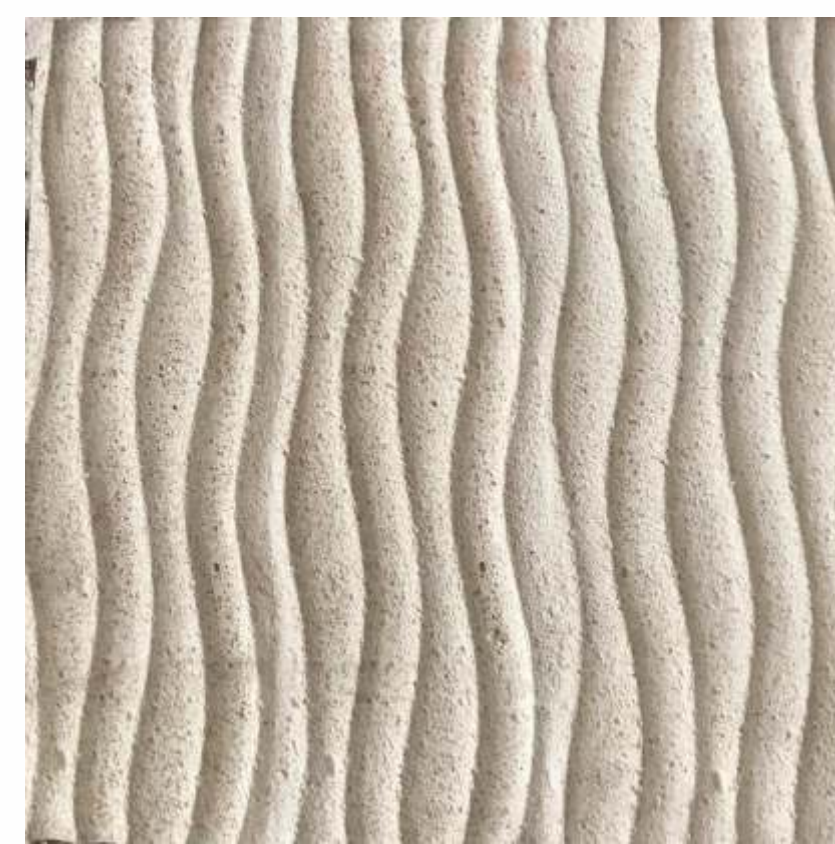

PureArch

SOLID SURFACE ● BASIN ● BRICKS