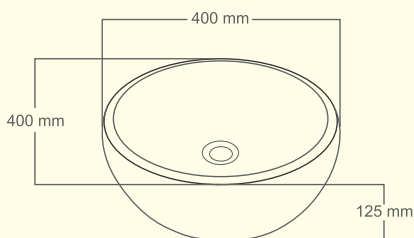

PureArch

SOLID SURFACE • BASIN • BRICKS

MOON LIGHT

CIRCA

Colours of actual Product may vary from sample image

www.purearch.in