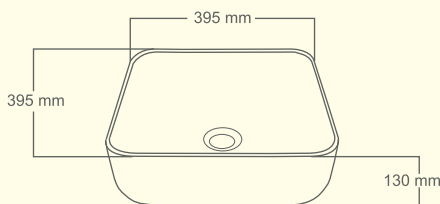

PureArch

SOLID SURFACE • BASIN • BRICKS

SQUARE

NEW RECTANGLE

NEW RECTANGLE

RECTANGLE

SQUARE

PEDDLE STAND

Colours of actual Product may vary from sample image

www.purearch.in

PureArch

SOLID SURFACE • BASIN • BRICKS

OVAL

BIG CAPSULE

BIG LAVA

BIG RECTANGLE