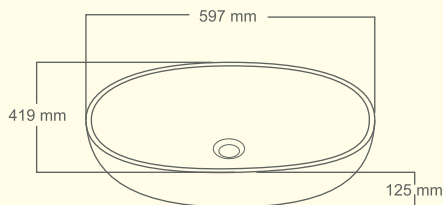

Colours of actual Product may vary from sample image

www.purearch.in

PureArch

SOLID SURFACE • BASIN • BRICKS

OVAL

BIG CAPSULE

BIG LAVA

BIG RECTANGLE