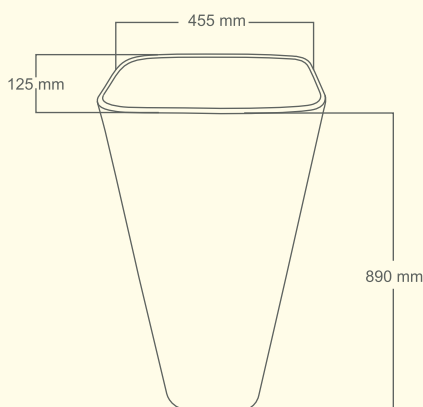

PureArch

SOLID SURFACE • BASIN • BRICKS

SQUARE

NEW RECTANGLE

NEW RECTANGLE

RECTANGLE

SQUARE

PEDDLE STAND

Colours of actual Product may vary from sample image

www.purearch.in

PureArch

SOLID SURFACE • BASIN • BRICKS

OVAL

BIG CAPSULE

BIG LAVA

BIG RECTANGLE