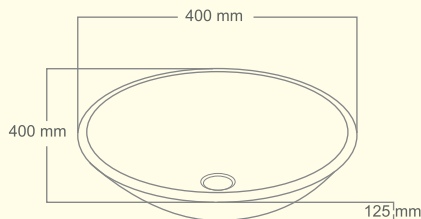

PureArch

SOLID SURFACE • BASIN • BRICKS

CIRCA

EVER SHINE

Colours of actual Product may vary from sample image

www.purearch.in